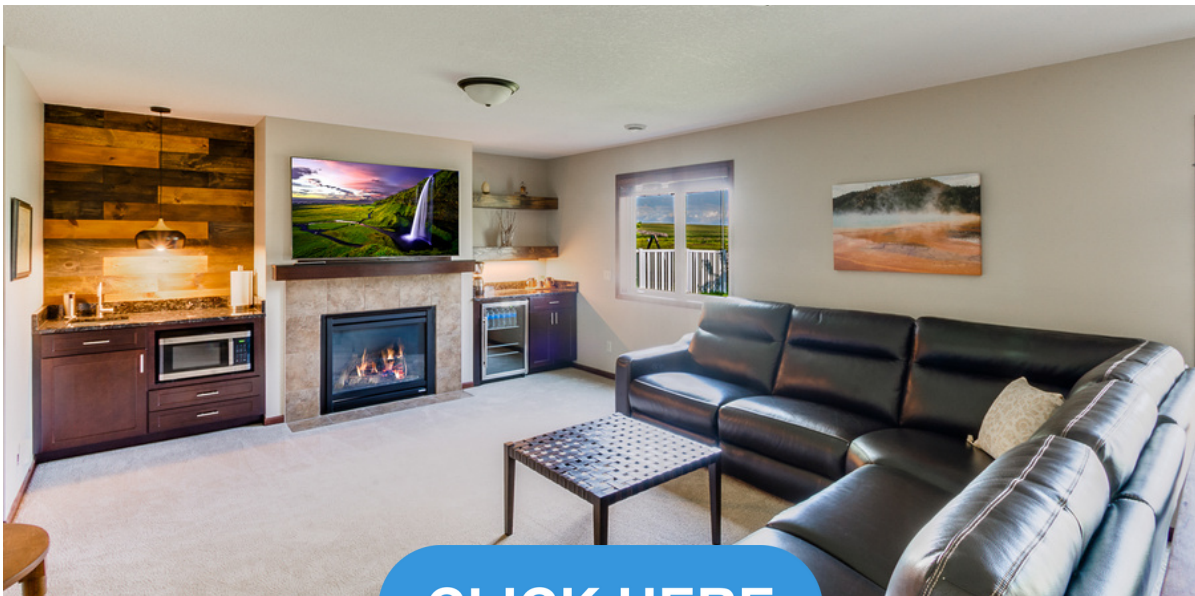

Waterfront Luxury Retreat with Hot Tub

[CLICK HERE](#)