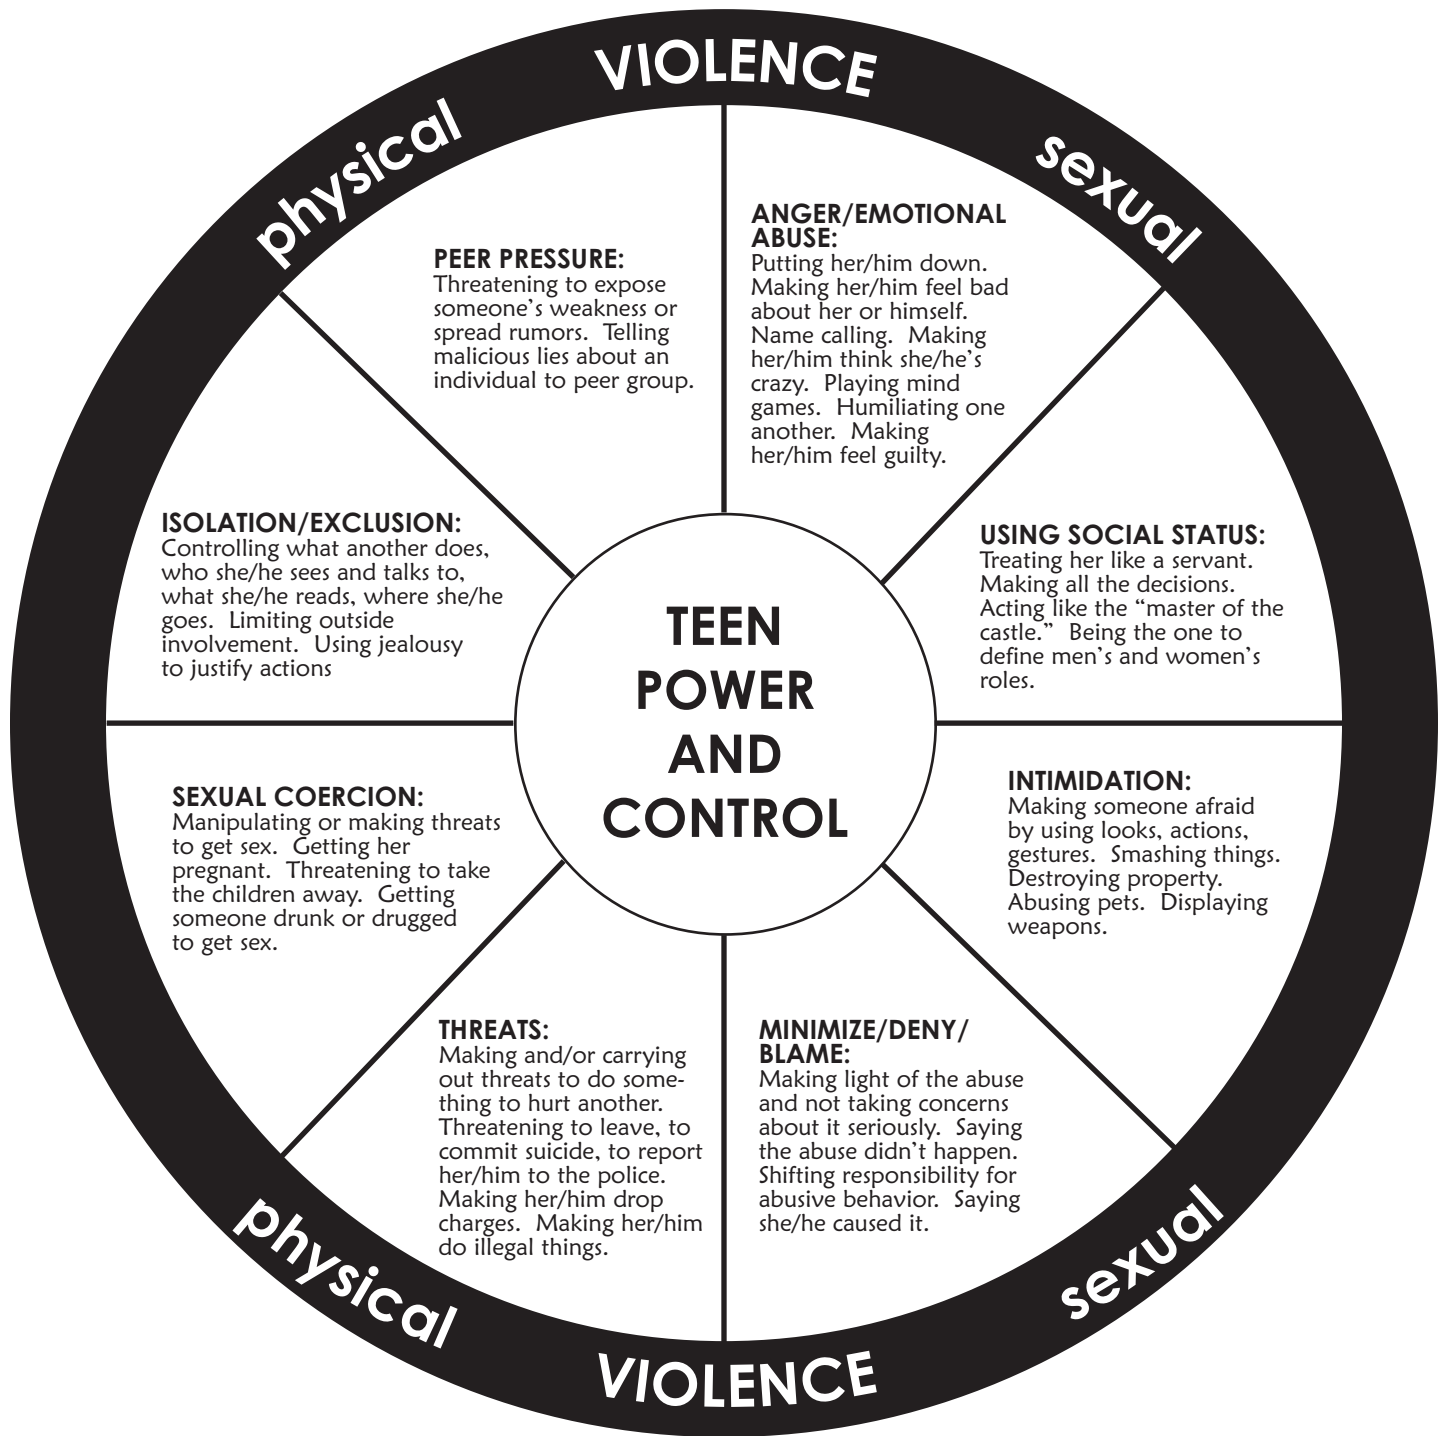

TEEN POWER AND CONTROL WHEEL

Produced and distributed by:

Developed from:
Domestic Abuse Intervention Project
202 East Superior Street
Duluth, MN 55802
218.722.4134

NATIONAL CENTER
on Domestic and Sexual Violence
training • consulting • advocacy