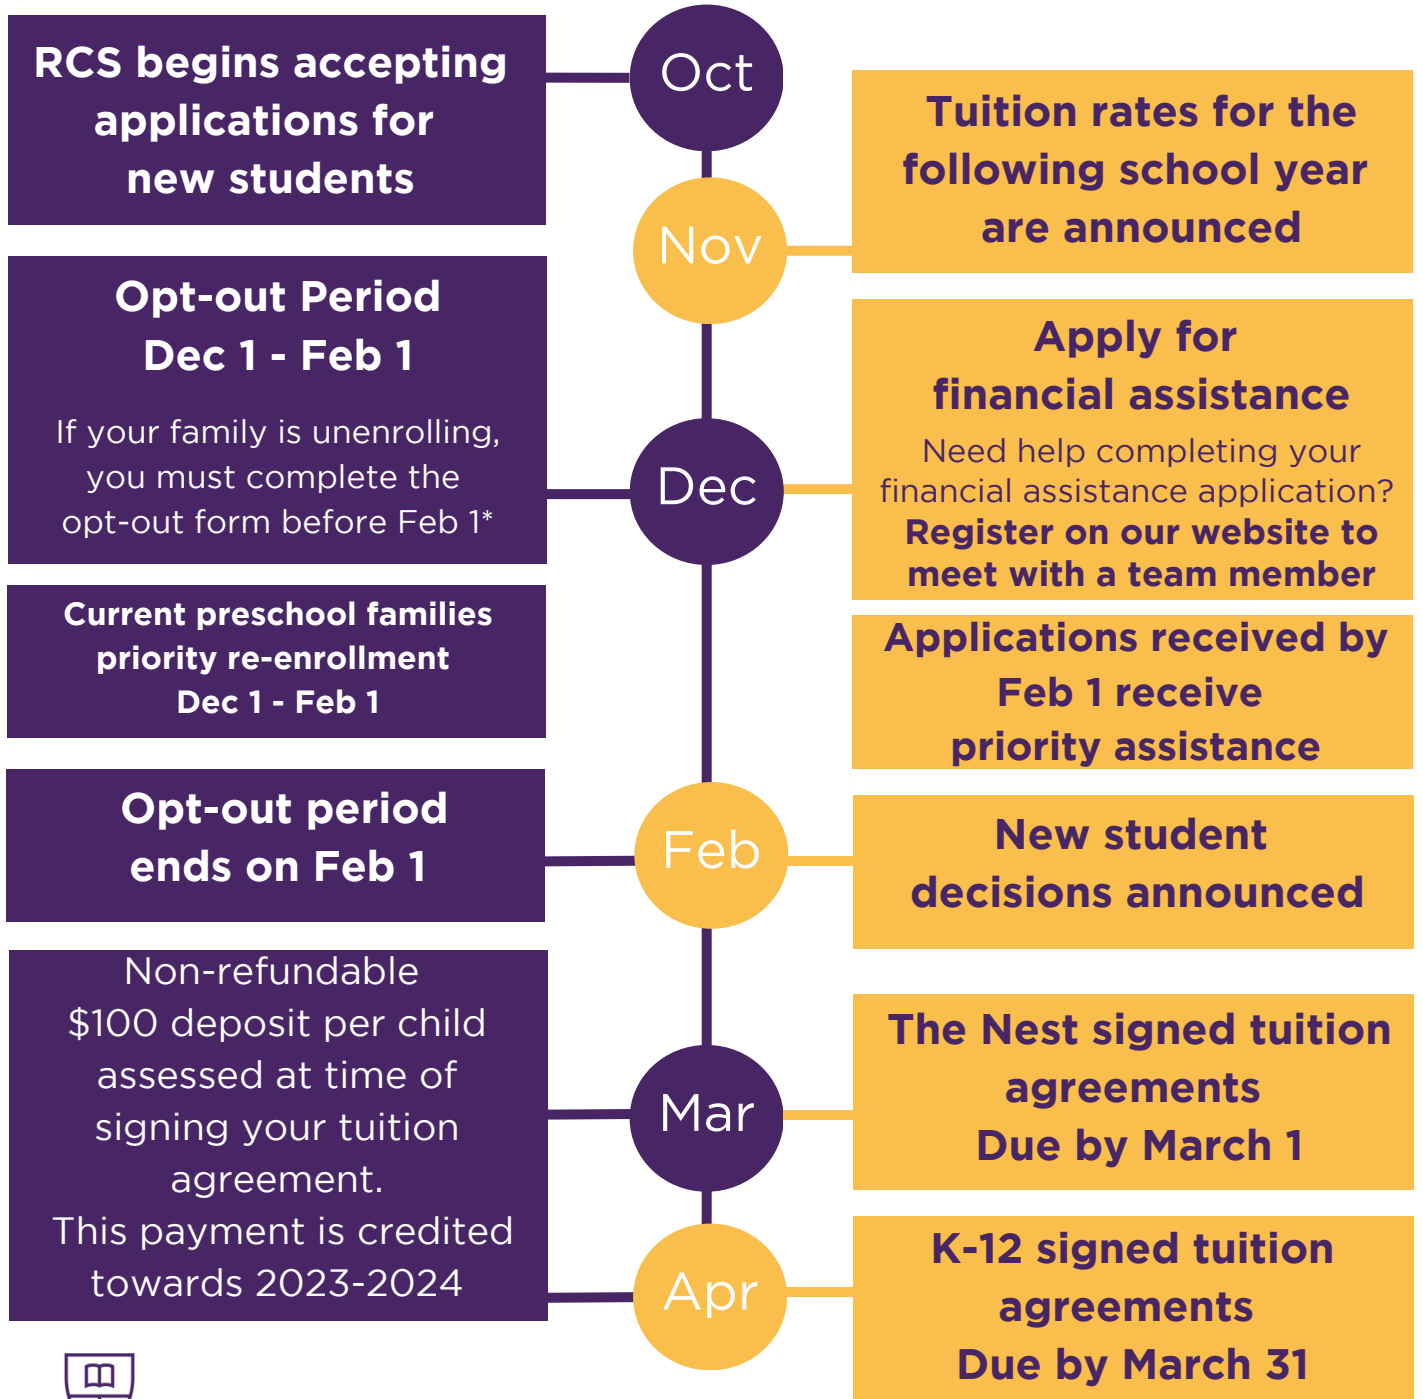

Announcing

CONTINUOUS ENROLLMENT

for Kindergarten - Grade 11 | 2023-2024

Rochester Catholic Schools announces Continuous Enrollment, an efficient and seamless process for re-enrollment. Any student, enrolled in Kindergarten - Grade 11 is continuously enrolled until graduation at RCS, or until your family completes the opt-out procedure. Preschool students will re-enroll yearly in December until their Kindergarten year.