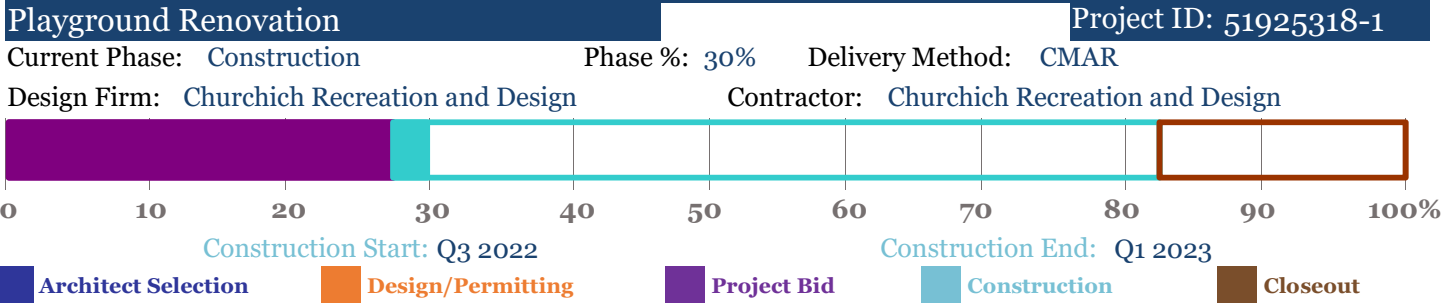

Michael C. Riley Early Childhood Center 200 Burnt Church Rd, Bluffton 29910

Cluster: Bluffton

Principal: Melissa Holland

Scope: 2019 Bond Referendum
Playground equip under $5,000
Playgrounds

Project Details: Scope of work includes upgrades to the Playground areas at the Early Childhood Education Center.

Monthly Progress: Playground renovation design is complete. Equipment has been delivered. Pending installation schedule.