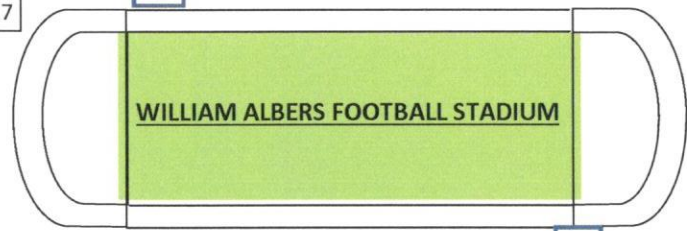

Student Drop-Off Pick-up Gate

SIMONDS STREET

STAFF NORTH PARKING LOT

NP 1 NP 2 TEXTBOOK RM NP 3 NP 4

RECYCLE / TRASH BINS

NP 6 NP 5

Boiler Rm

Plant RR MGR.

SPECIAL SERVICES

EP5 EP4 EP3 EP2 EP1

Covered Lunch Area

GOTHIC AVENUE

SCHOOL'S MAIN ENTRANCE

Mushroom

BLACK TOP BASKETBALL COURTS

PRESCHOOL L100

LIBRARY

L101

SP12 ARC SP17

Home Side Entrance

HOME SIDE BLEACHERS

VISITOR SIDE BLEACHERS

Visitor Side Entrance

JANE ADDAMS CONTINUATION HIGH SCHOOL

STAFF SOUTH PARKING LOT

STUDENT PARKING LOT

DONMETZ STREET

RR Student Rest Rooms

RR Staff Rest Rooms