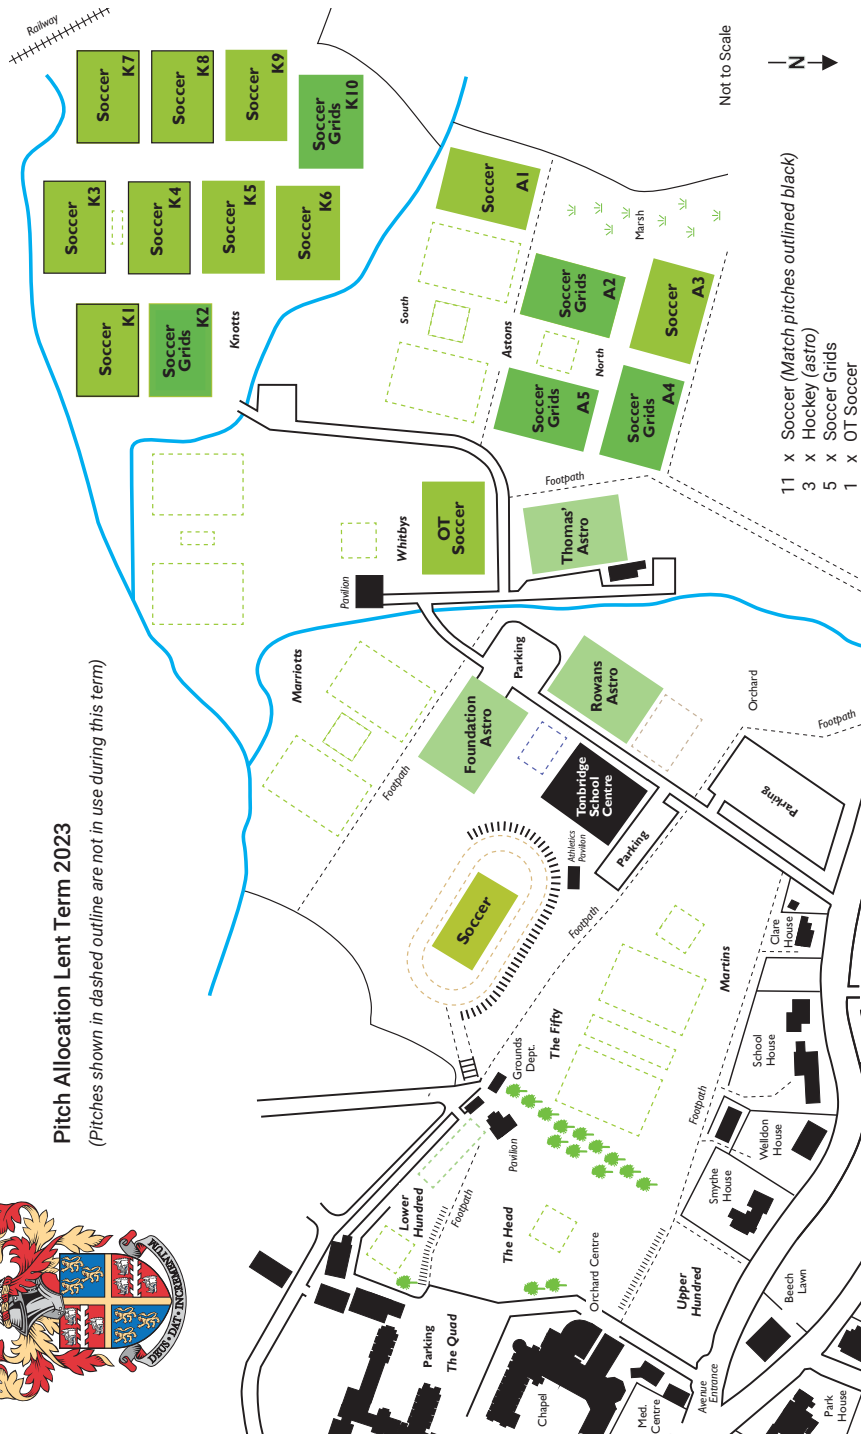

TONBRIDGE SCHOOL

Pitch Allocation Lent Term 2023

(Pitches shown in dashed outline are not in use during this term)

FIXTURES: Saturday 25th February 2023

Sport	Team	Opposition	Venue	Venue Details	Start Time
Basketball	1st	Wellington College	A	Away | Main College	14:00
Basketball	Boys-U16A	Wellington College	A	Away | Main College	14:00
Fencing	1st	Whitgift School	A	Away | Sports Centre	14:30
Fives	Boys-U18A	Christ's Hospital	H	Home	14:15
Fives	Boys-U18C	Christ's Hospital	A	Away | Bluecoat Sports Centre	14:15
Fives	Boys-U16/U15B	Christ's Hospital	A	Away | Bluecoat Sports Centre	14:15
Football	1st XI	Haileybury	H	Home | The Studio	14:30
Football	2nd XI	Haileybury	H	Home | K4	14:30
Football	3rd XI	Haileybury	H	Home | K3	14:30
Football	4th XI	The Judd School Boys-U18C	H	Home | K5	14:30
Football	5th XI	Haileybury Boys-U18D	H	Home | K7	14:30
Football	6th XI	The Judd School Boys-U18D	H	Home | K8	14:30
Football	7th XI	Haileybury Boys-U18E	H	Home | K9	14:30
Football	Boys-U16A	Haileybury	A	Away	14:30
Football	Boys-U16B	Haileybury	A	Away	14:30
Football	Boys-U16C	Haileybury	A	Away	14:30
Football	Boys-U16D	Haileybury	A	Away	14:30
Football	Boys-U15A	Haileybury	A	Away	14:30
Football	Boys-U15B	Haileybury	A	Away	14:30
Football	Boys-U15C	Haileybury	A	Away	14:30
Football	Boys-U15D	Haileybury	A	Away	14:30
Hockey	Boys-U18A	Cranleigh School	A	Away | Lintott's	13:45
Hockey	Boys-U18C	Cranleigh School	A	Away | Pickup	13:45
Hockey	Boys-U16A	Cranleigh School	H	Home | Foundation Astro	15:00
Hockey	Boys-U16B	Cranleigh School	H	Home | Rowan's Astro	15:00
Hockey	Boys-U15A	Cranleigh School	A	Away | Lintott's	15:00
Hockey	Boys-U15B	Cranleigh School	A	Away | Marcon	15:00
Hockey	Boys-U15C	Cranleigh School	A	Away | Pickup	15:00
Hockey	Boys-U14A	Cranleigh School	H	Home | Foundation Astro	13:45
Hockey	Boys-U14B	Cranleigh School	H	Home | Rowan's Astro	13:45
Hockey	Boys-U14C	Cranleigh School	H	Home | Thomas' Astro	13:45
Hockey	Boys-U14D	Cranleigh School	A	Away | Westcott Astro	13:45
Hockey	Boys-U14E	Cranleigh School	A	Away | Westcott Astro	13:45

Parents' Teas will be served from the TSC.

- Parents should turn right as they enter the TSC through the main entrance, take the door to the right and walk round the balcony to get to the parents' teas section.

For results of school matches (and other information), please see the Sports Portal.
All sports fixtures correct at time of going to press.