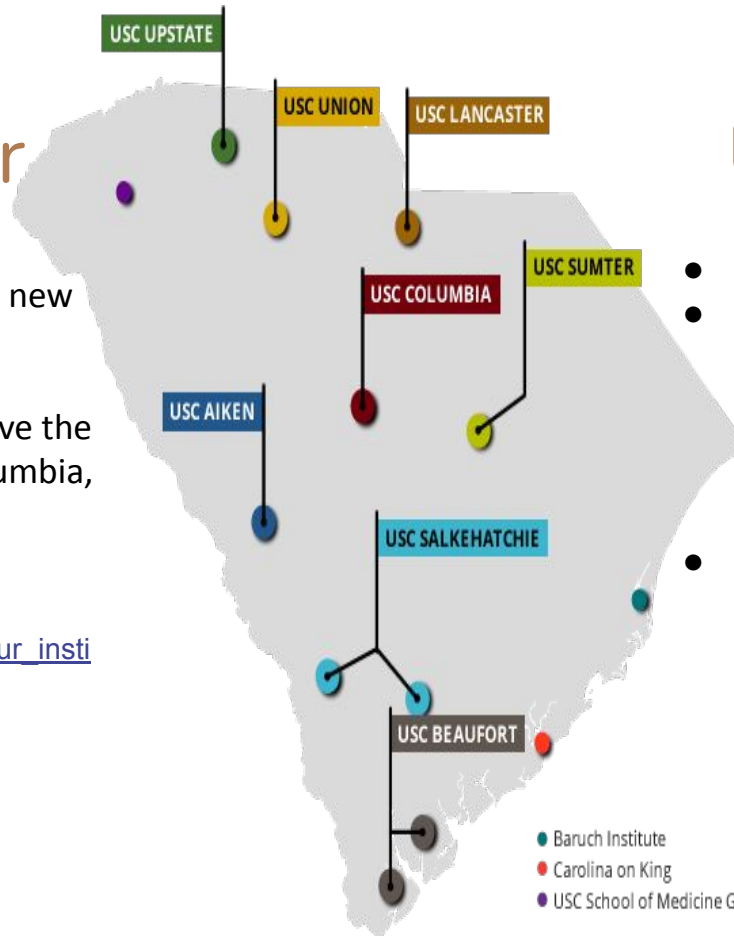

- Location: Clinton, SC
- Student Population: 1,016
- Virtual Tour Option:
 - <https://www.campustours.com/college/218539/Presbyterian-College/>

<https://beyondtheblue.org/>

South Wesleyan University

- Location: a Christian University in Central, SC
- Student Population: 1,430 students
- Virtual Tour Option:
 - <https://www.youtube.com/user/southernwesleyanuniv>

Wofford College

- Location: Spartanburg, SC
- Student Population: 1,720
- Virtual Tour option:
 - <https://www.youvisit.com/tour/wofford>

2-Year Public Institutions

USC-Lancaster

- Location: Lancaster, SC, and a new location in Indianland, SC
- Students earn an Associate's degree through USC-L and have the option to transfer to USC Columbia, Palmetto College, or another college of their choice.
- USC-L at a glance
 - https://southcarolina.edu/our_institutions/lancaster.php

USC-Union

- Location: Union, SC
- Offers Associate's, Bachelor's, or fully online degrees
- For a list of programs:
 - https://www.sc.edu/about/system_and_campuses/union/study_degreeprograms/index.php
- USC Union at a glance:
 - https://southcarolina.edu/our_institutions/union.php

York Technical College

- Location: Rock Hill, SC
- 2 year Technical college with special programs for Auto, Welding, and Construction.
- Look up their 80 programs here:
 - <https://www.yorktech.edu/credit-programs/>
- Virtual Tour:
 - <https://www.yorktech.edu/admissions/visit-campus/>