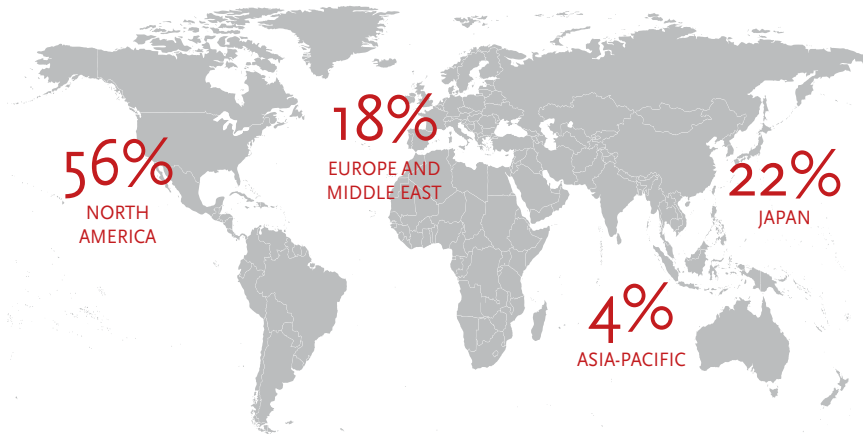

UNIVERSITY MATRICULATION 2018-2022 / Canadian Academy students are limited to a maximum of ten university applications around the world. Canadian Academy does not rank our students.