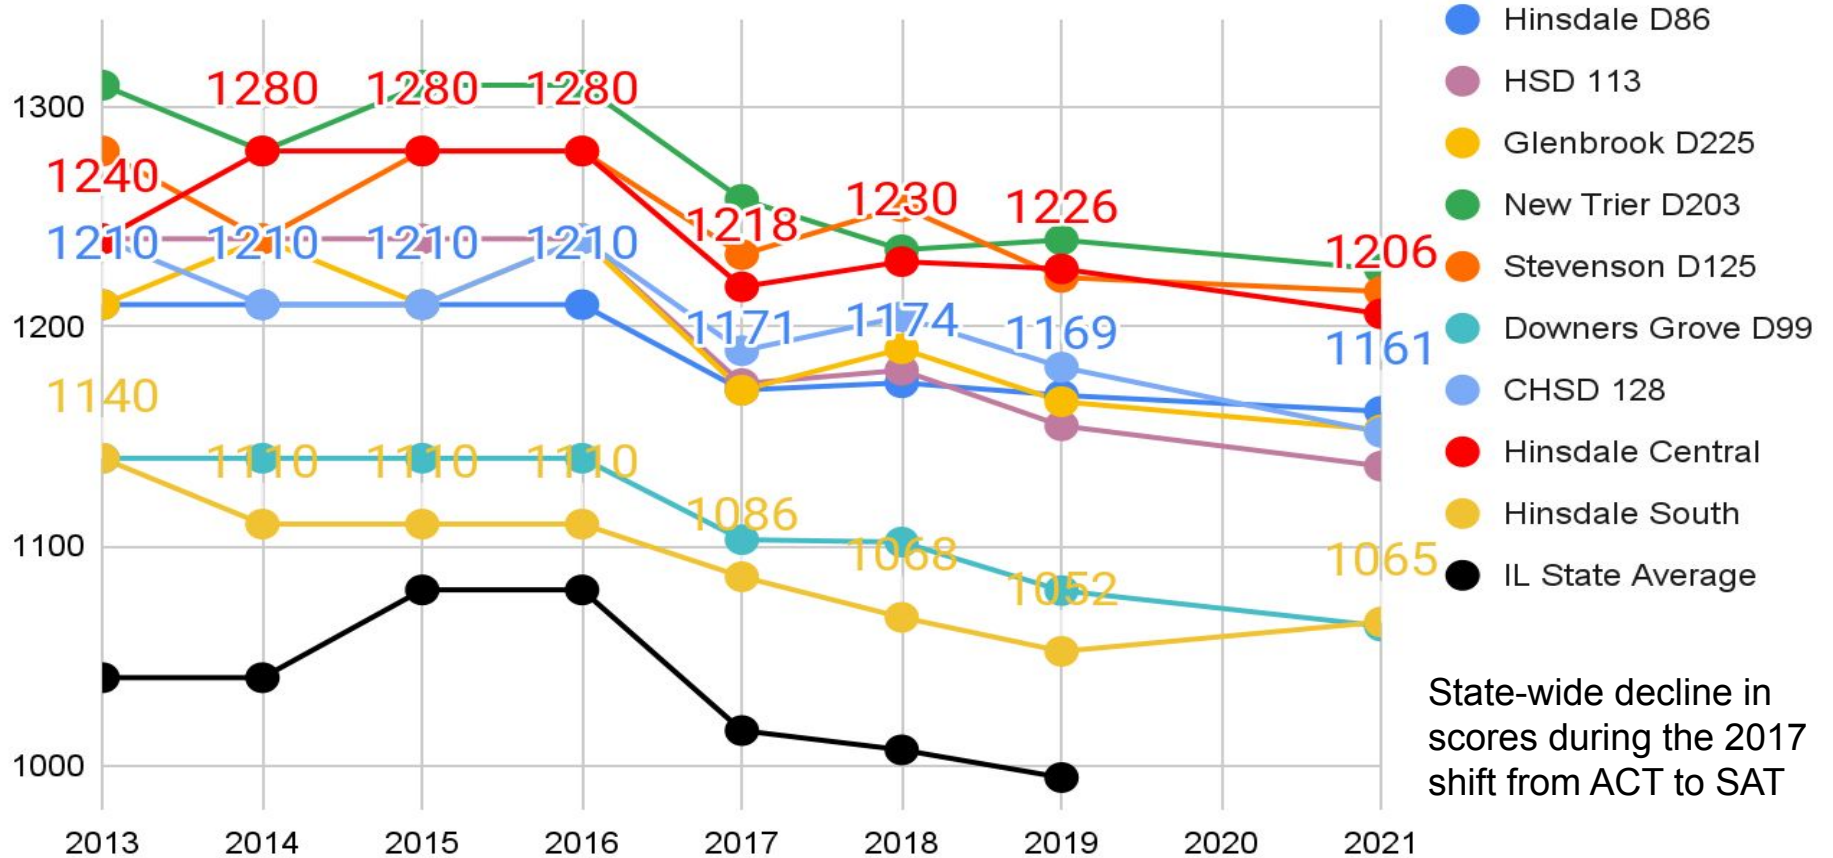

HINSDALE TOWNSHIP
HIGH SCHOOL DISTRICT 86

District Academic Fact Check

March 10, 2022

SAT Composite Scores by District

ACT Composite Scores by District

SAT and Converted ACT Composite Scores by District

State-wide decline in scores during the 2017 shift from ACT to SAT

86Forward

HINSDALE TOWNSHIP HIGH SCHOOL DISTRICT

Defining excellence.