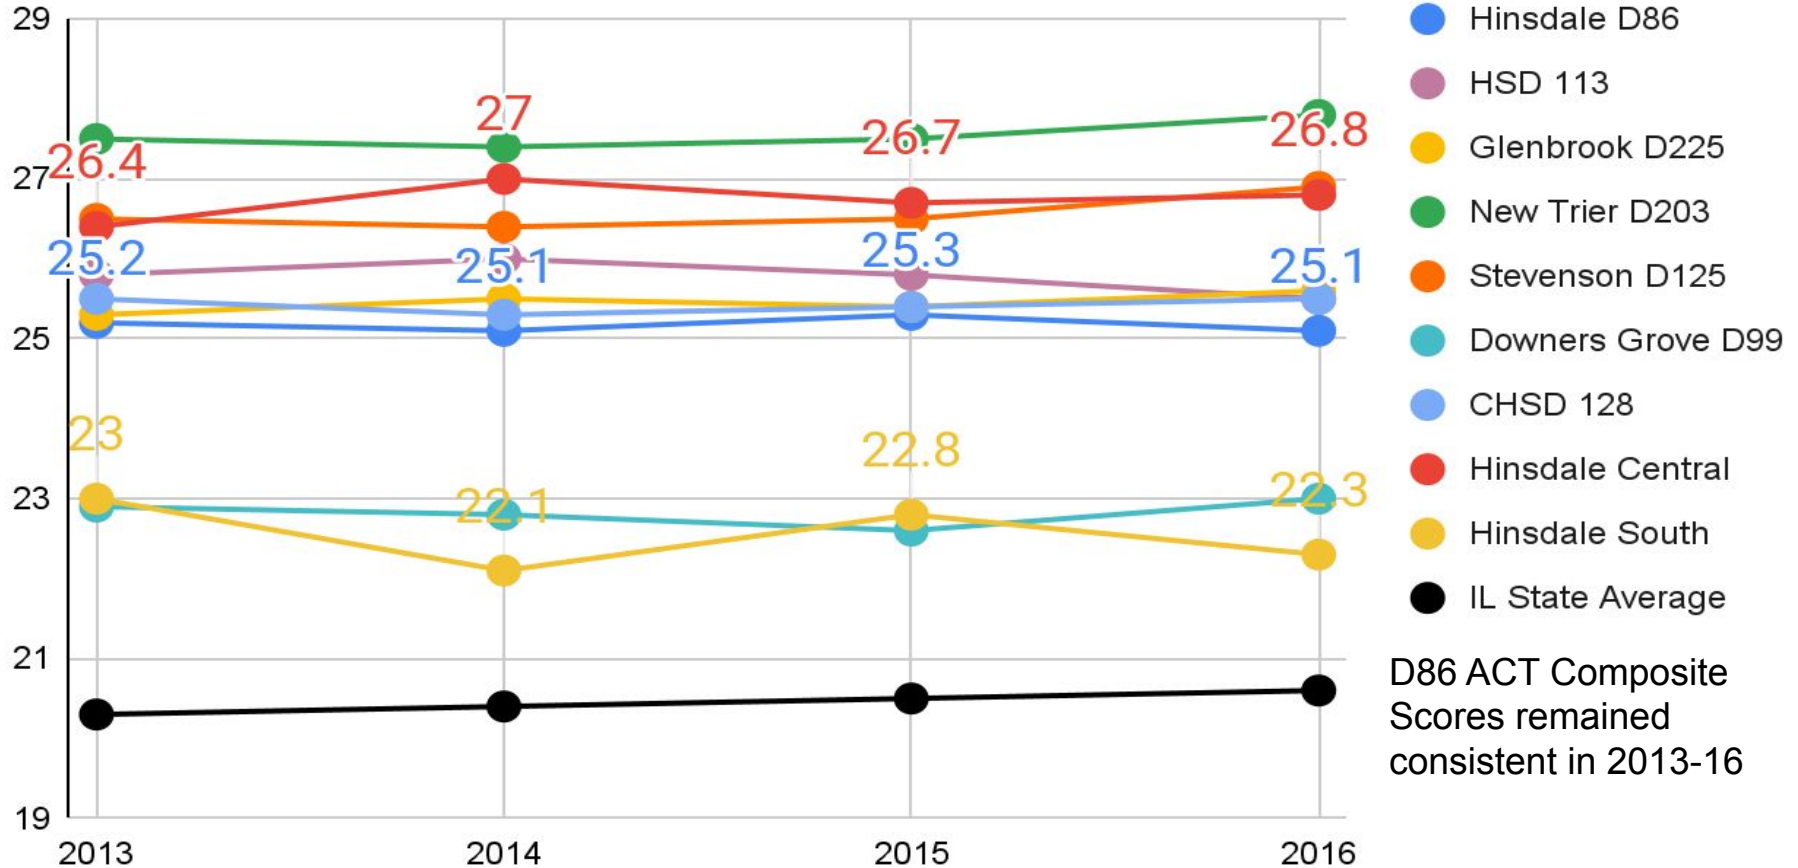

HINSDALE TOWNSHIP
HIGH SCHOOL DISTRICT 86

District Academic Fact Check

March 10, 2022

SAT Composite Scores by District

ACT Composite Scores by District

SAT and Converted ACT Composite Scores by District

State-wide decline in scores during the 2017 shift from ACT to SAT

86Forward

HINSDALE TOWNSHIP HIGH SCHOOL DISTRICT

Defining excellence.