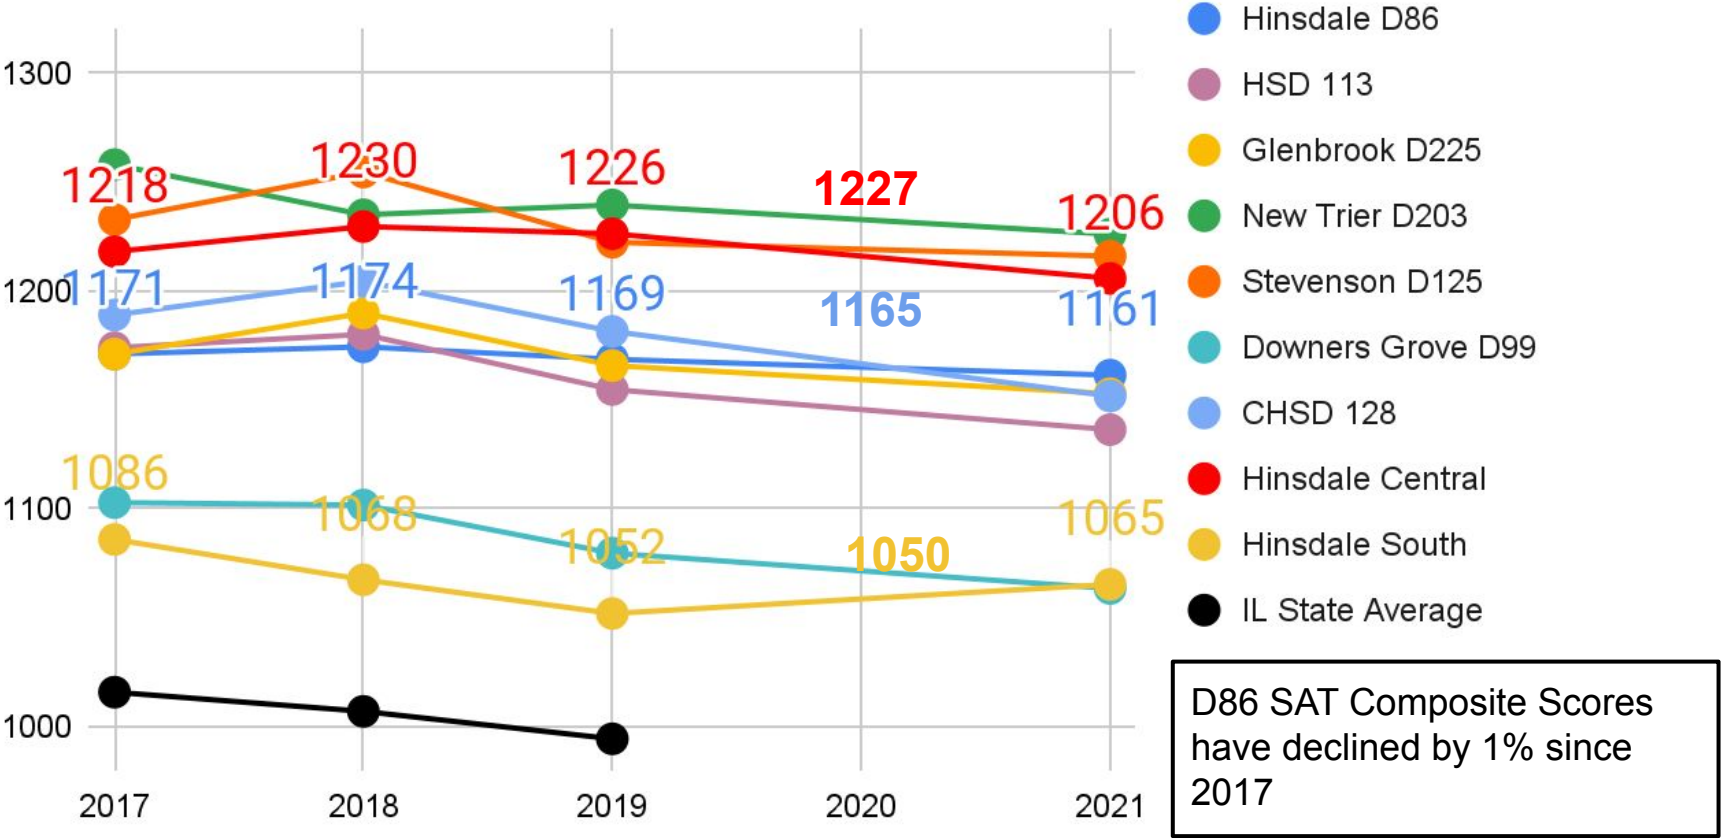

HINSDALE TOWNSHIP
HIGH SCHOOL DISTRICT 86

District Academic Fact Check

March 10, 2022

SAT Composite Scores by District

ACT Composite Scores by District

SAT and Converted ACT Composite Scores by District

State-wide decline in scores during the 2017 shift from ACT to SAT

86Forward

HINSDALE TOWNSHIP HIGH SCHOOL DISTRICT

Defining excellence.