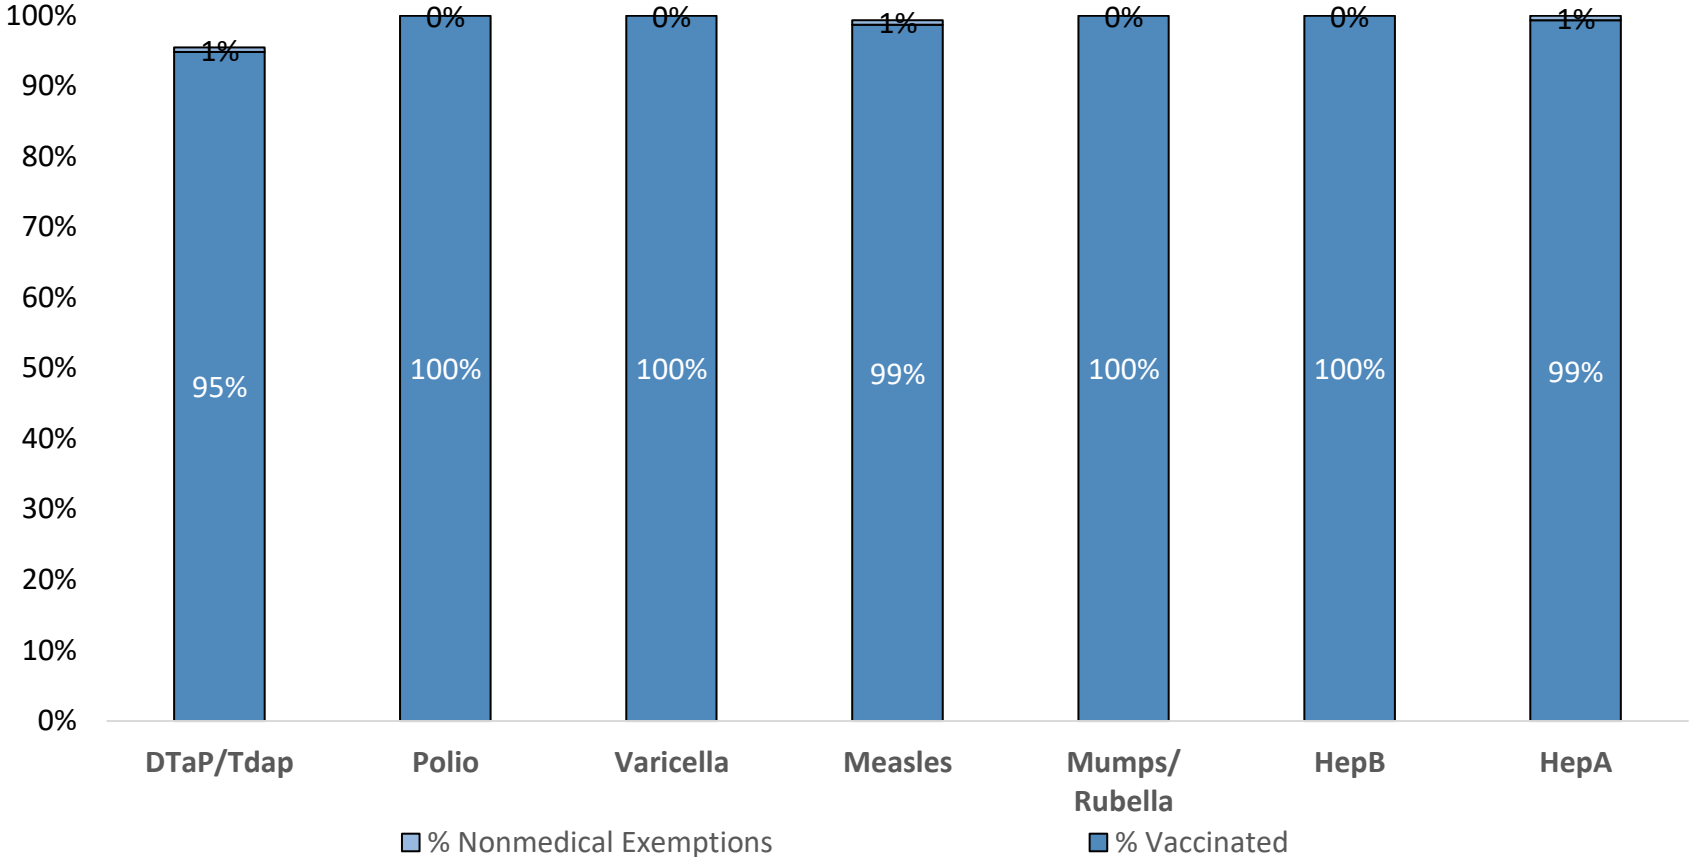

How many kids at Mt. Angel Middle School are vaccinated: March 2021*

Number of children at the school**: **156**
 Percent of children with no immunization or exemption record: **0%**
 Percent of children with a medical exemption for one or more vaccine(s): **1%**