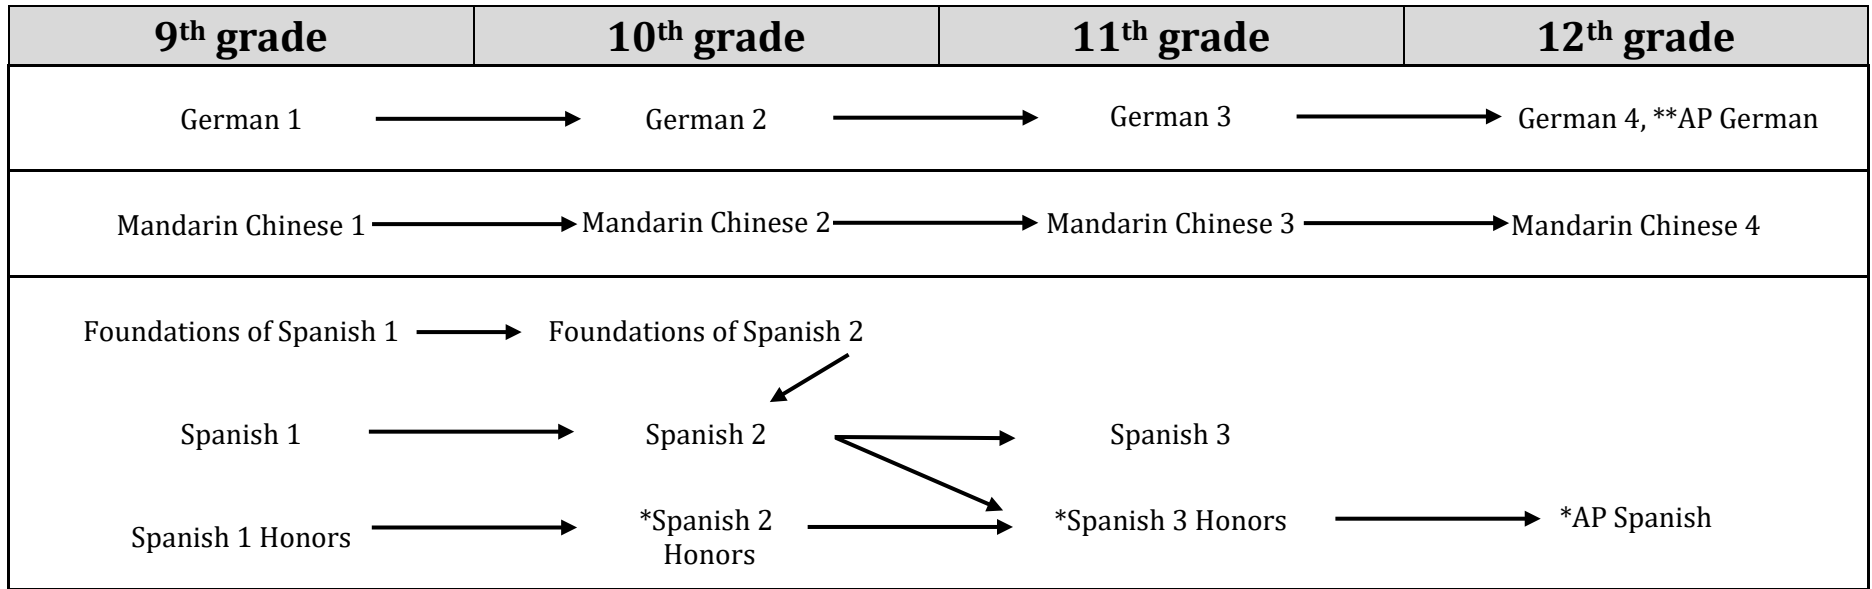

# Seattle Prep World Language Flowchart

2023 - 2024

Note: There are occasions in which students may be placed into a language level outside of their grade level.

\*Placement in Honors and AP courses requires a teacher recommendation as well as a B+ or above in an honors course or an A in a regular course.

\*\*Placement in AP German class is by teacher recommendation.