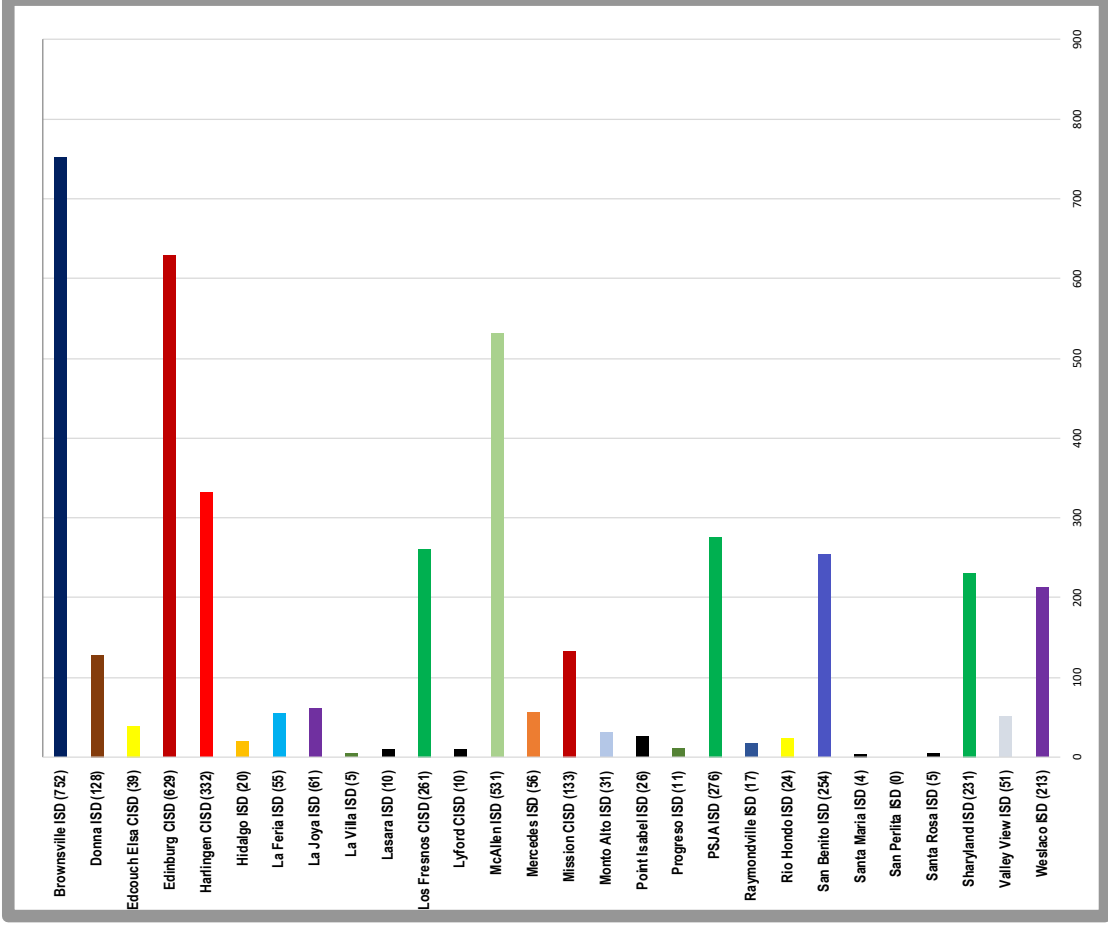

South Texas Independent School District
DISTRICT WIDE
Students by County

As of: September 16, 2019

Total Enrollment: 4165

South Texas Independent School District
Students by Home District
Cameron County (1713)

South Texas Independent School District
Students by Home District
Hidalgo County (2415)

South Texas Independent School District
Students by Home District
Willacy County (37)

South Texas Independent School District
District Wide

Students by Home District

As of: September 16, 2019

Total Enrollment: 4165

South Texas Independent School District
 South Texas World Scholars
 Students by Home District

As of: September 16, 2019

Total Enrollment: 583