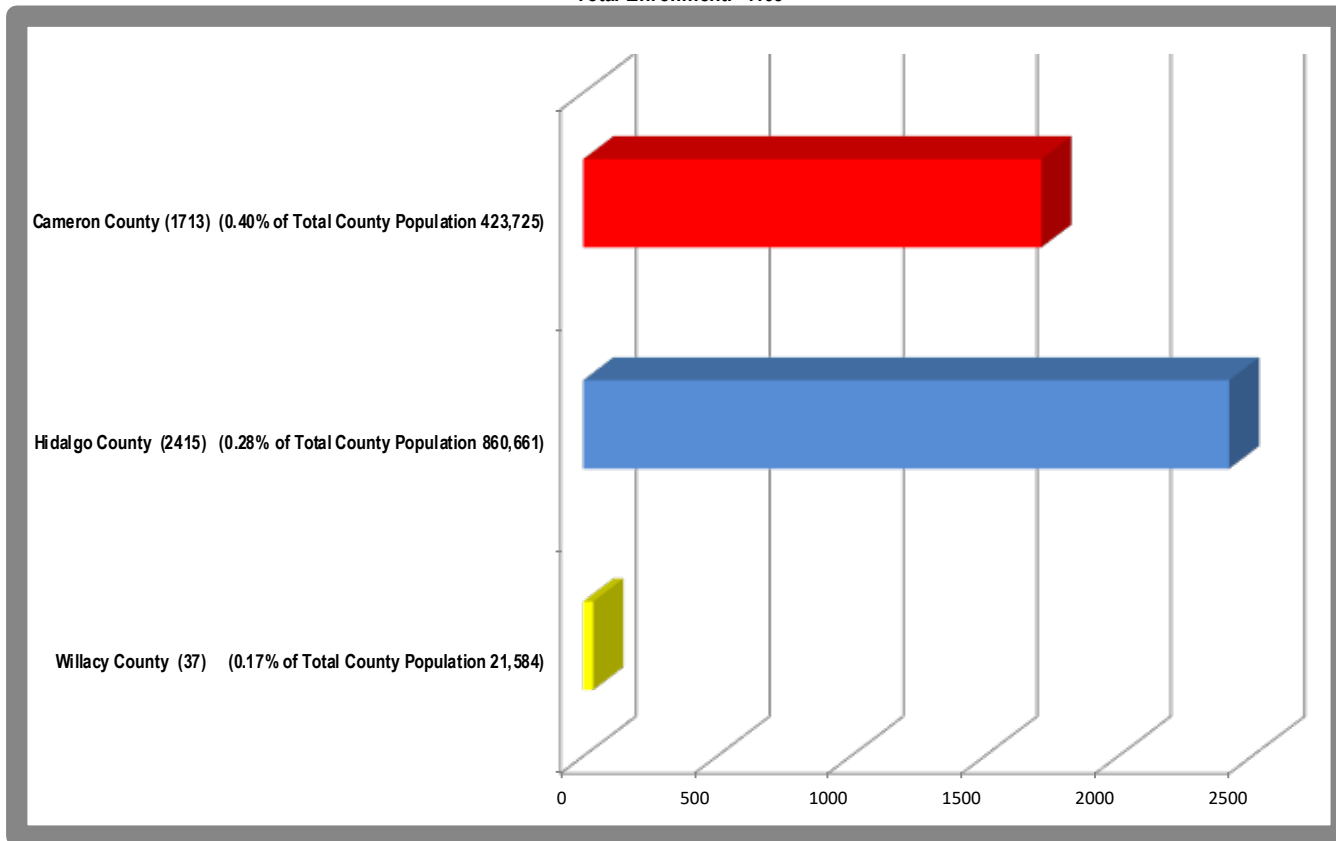

South Texas Independent School District
DISTRICT WIDE
Students by County

As of: September 16, 2019

Total Enrollment: 4165

South Texas Independent School District
Students by Home District
Cameron County (1713)

South Texas Independent School District
Students by Home District
Hidalgo County (2415)

South Texas Independent School District
Students by Home District
Willacy County (37)

South Texas Independent School District
District Wide

Students by Home District

As of: September 16, 2019

Total Enrollment: 4165

South Texas Independent School District
 South Texas World Scholars
 Students by Home District

As of: September 16, 2019

Total Enrollment: 583