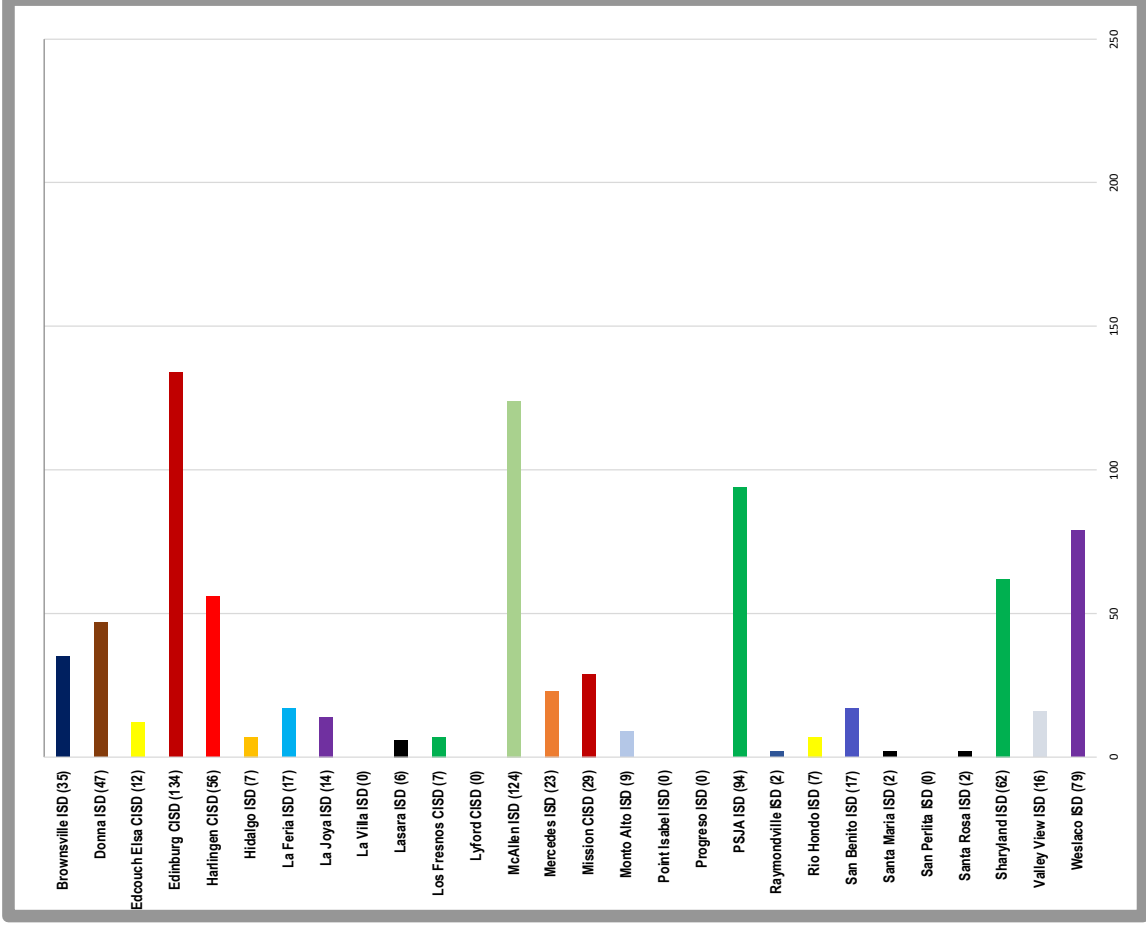

South Texas Independent School District
South Texas Health Professions
Students by Home District

As of: September 16, 2019

Total Enrollment: 801