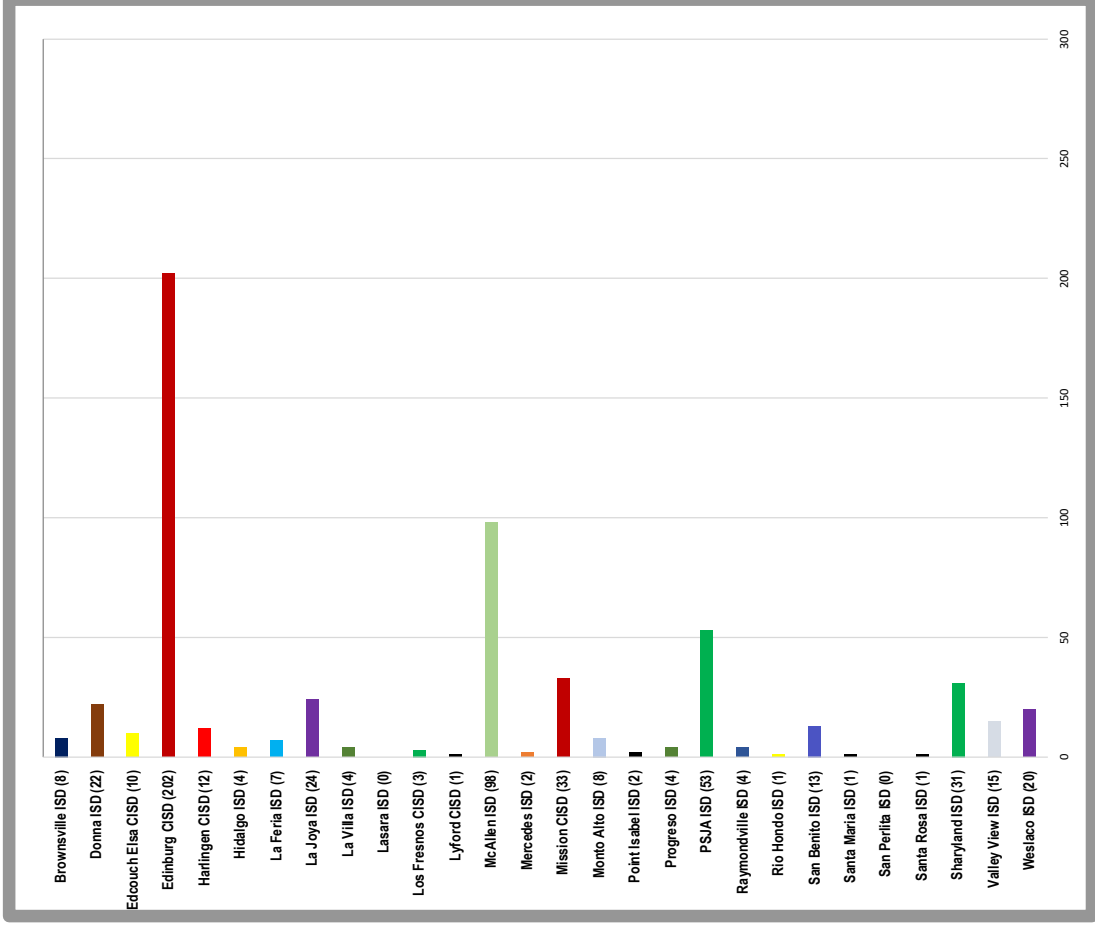

South Texas Independent School District
DISTRICT WIDE
Students by County

As of: September 16, 2019

Total Enrollment: 4165

South Texas Independent School District
Students by Home District
Cameron County (1713)

South Texas Independent School District
Students by Home District
Hidalgo County (2415)

South Texas Independent School District
Students by Home District
Willacy County (37)

South Texas Independent School District
District Wide

Students by Home District

As of: September 16, 2019

Total Enrollment: 4165

South Texas Independent School District
 South Texas World Scholars
 Students by Home District

As of: September 16, 2019

Total Enrollment: 583