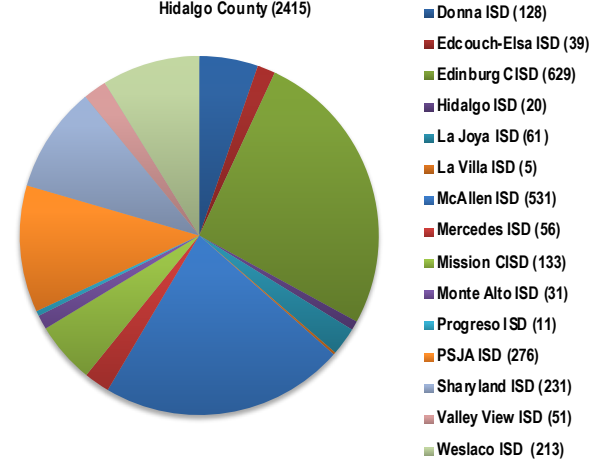

South Texas Independent School District
DISTRICT WIDE
Students by County

As of: September 16, 2019

Total Enrollment: 4165

South Texas Independent School District
Students by Home District
Cameron County (1713)

South Texas Independent School District
Students by Home District
Hidalgo County (2415)

South Texas Independent School District
Students by Home District
Willacy County (37)

South Texas Independent School District
District Wide

Students by Home District

As of: September 16, 2019

Total Enrollment: 4165

South Texas Independent School District
 South Texas World Scholars
 Students by Home District

As of: September 16, 2019

Total Enrollment: 583