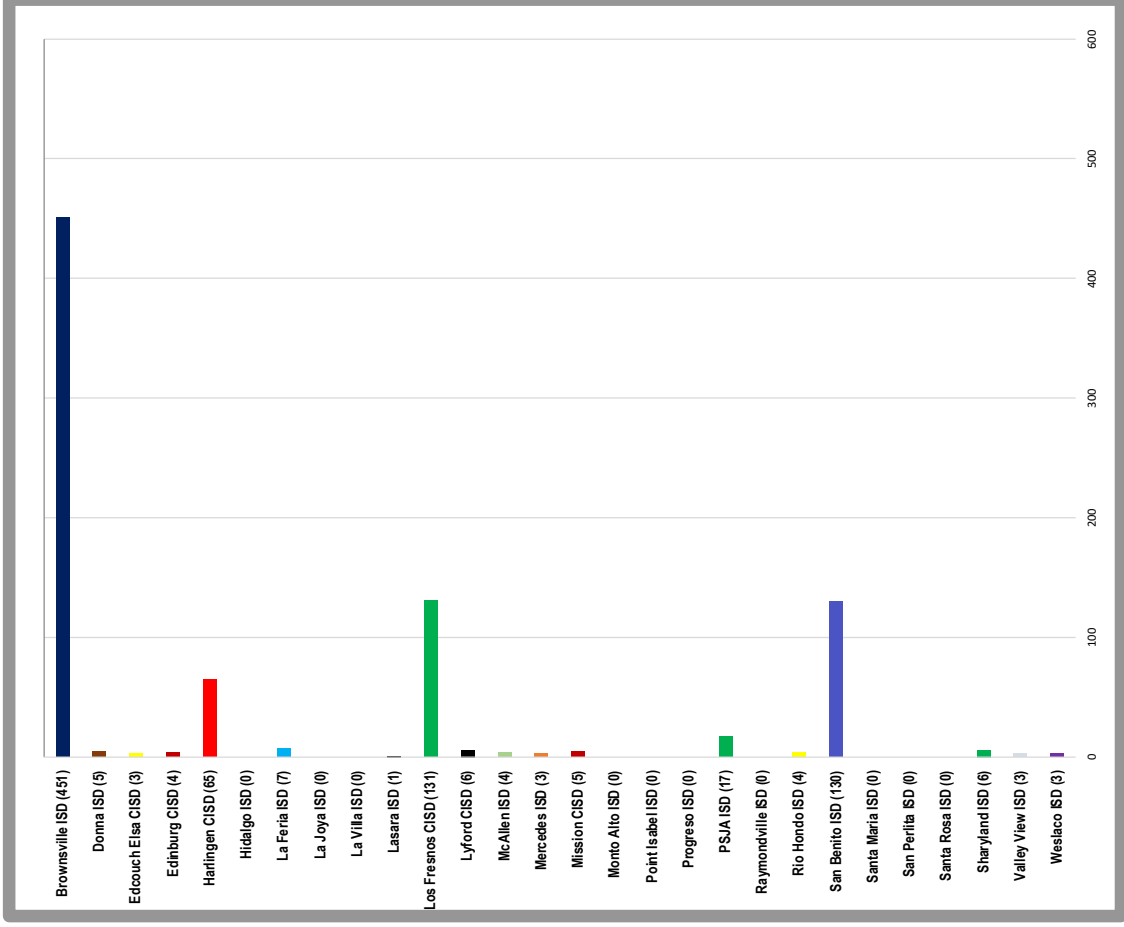

South Texas Independent School District
South Texas Medical Professions
Students by Home District

As of: September 16, 2019

Total Enrollment: 848