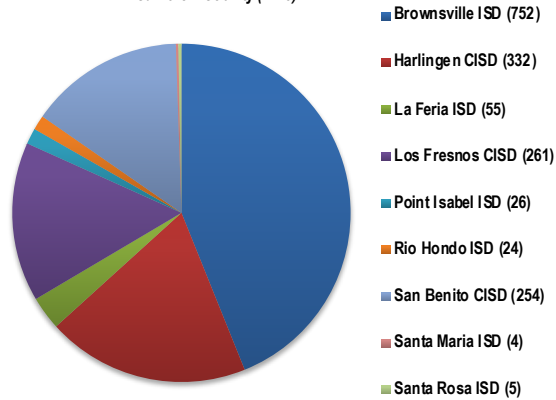

South Texas Independent School District
DISTRICT WIDE
Students by County

As of: September 16, 2019

Total Enrollment: 4165

South Texas Independent School District
Students by Home District
Cameron County (1713)

South Texas Independent School District
Students by Home District
Hidalgo County (2415)

South Texas Independent School District
Students by Home District
Willacy County (37)

South Texas Independent School District
District Wide

Students by Home District

As of: September 16, 2019

Total Enrollment: 4165

South Texas Independent School District
 South Texas World Scholars
 Students by Home District

As of: September 16, 2019

Total Enrollment: 583