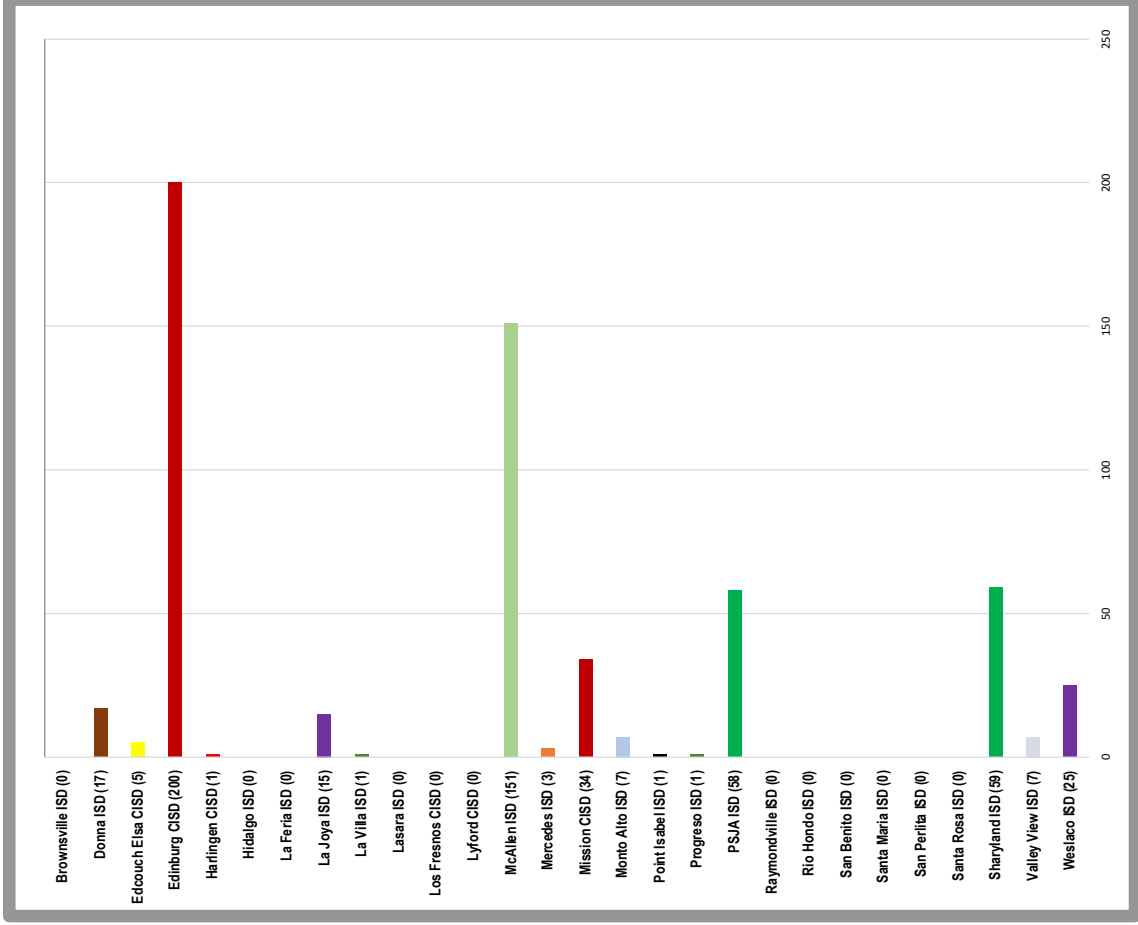

South Texas Independent School District
DISTRICT WIDE
Students by County

As of: September 16, 2019

Total Enrollment: 4165

South Texas Independent School District
Students by Home District
Cameron County (1713)

As of: September 16, 2019

Total Enrollment: 770

South Texas Independent School District
 South Texas Preparatory Academy
 Students by Home District

As of: September 16, 2019

Total Enrollment: 585

South Texas Independent School District
 South Texas Health Professions
 Students by Home District