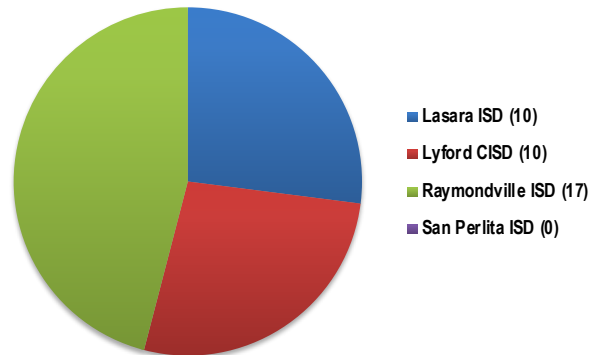

South Texas Independent School District
DISTRICT WIDE
Students by County

As of: September 16, 2019

Total Enrollment: 4165

South Texas Independent School District
Students by Home District
Cameron County (1713)

South Texas Independent School District
Students by Home District
Hidalgo County (2415)

South Texas Independent School District
Students by Home District
Willacy County (37)

South Texas Independent School District
District Wide