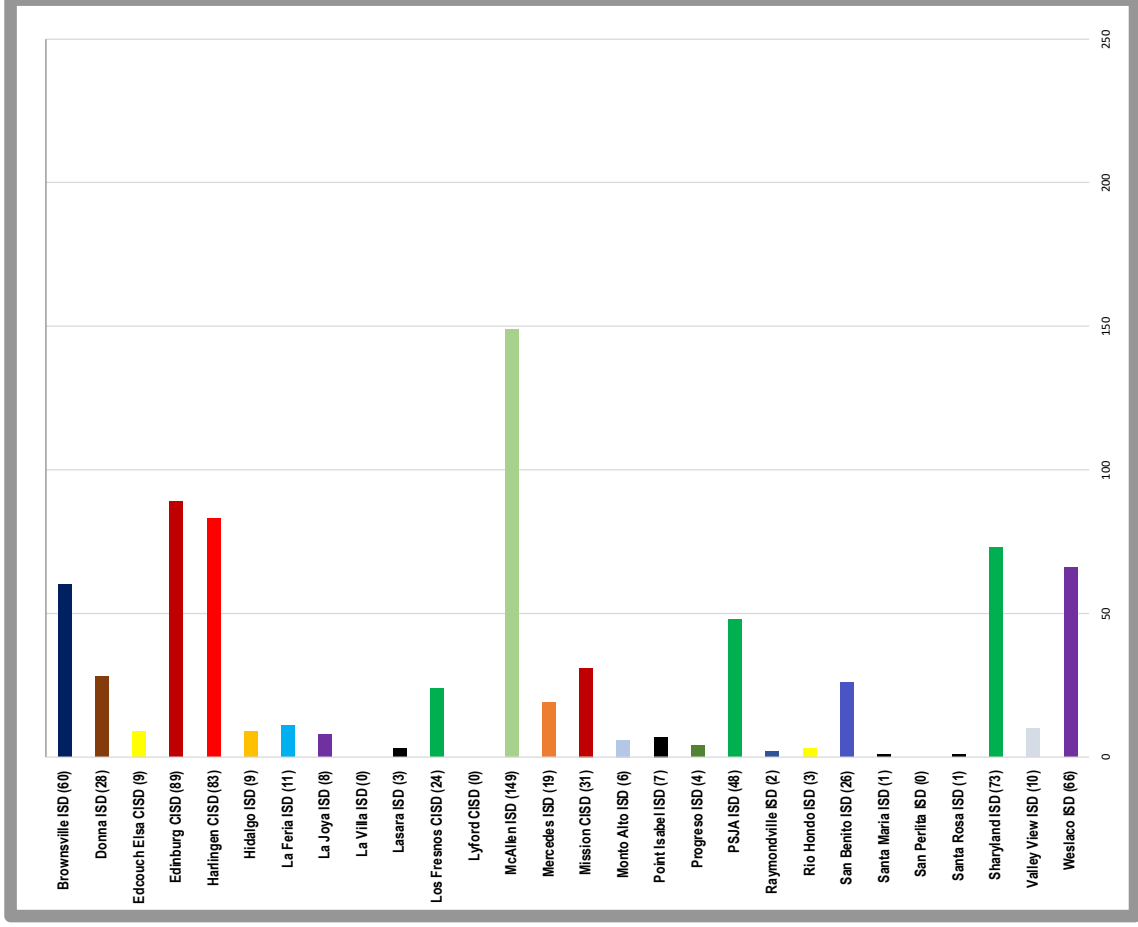

South Texas Independent School District
South Texas Science Academy
Students by Home District

As of: September 16, 2019

Total Enrollment: 770