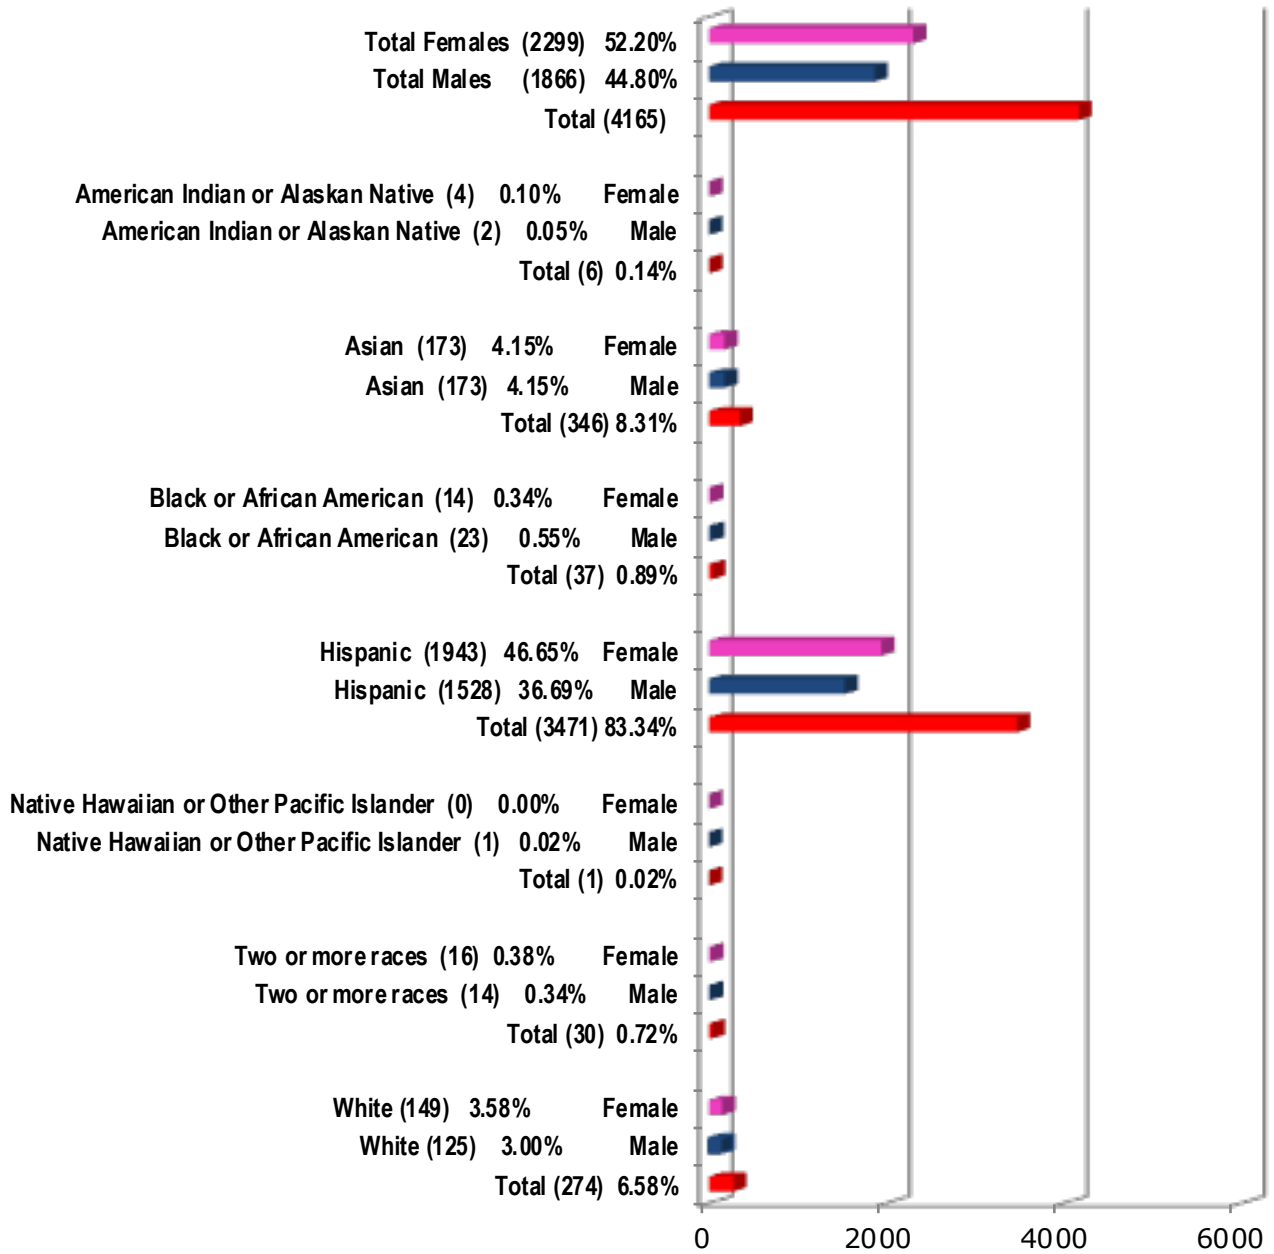

**South Texas Independent School District
District Wide
Students by Gender and Ethnicity
for 2019-2020 School Year**

As of: September 16, 2019

Total Enrollment: 4165

**South Texas Independent School District
 South Texas World Scholars
 Students by Gender and Ethnicity
 for 2019-2020 School Year**

As of: September 16, 2019

Total Enrollment: 583

**South Texas Independent School District
 South Texas Medical Professions
 Students by Gender and Ethnicity
 for 2019-2020 School Year**

As of: September 16, 2019

Total Enrollment: 848

**South Texas Independent School District
 South Texas Health Professions
 Students by Gender and Ethnicity
 for 2019-2020 School Year**

As of: September 16, 2019

Total Enrollment: 801