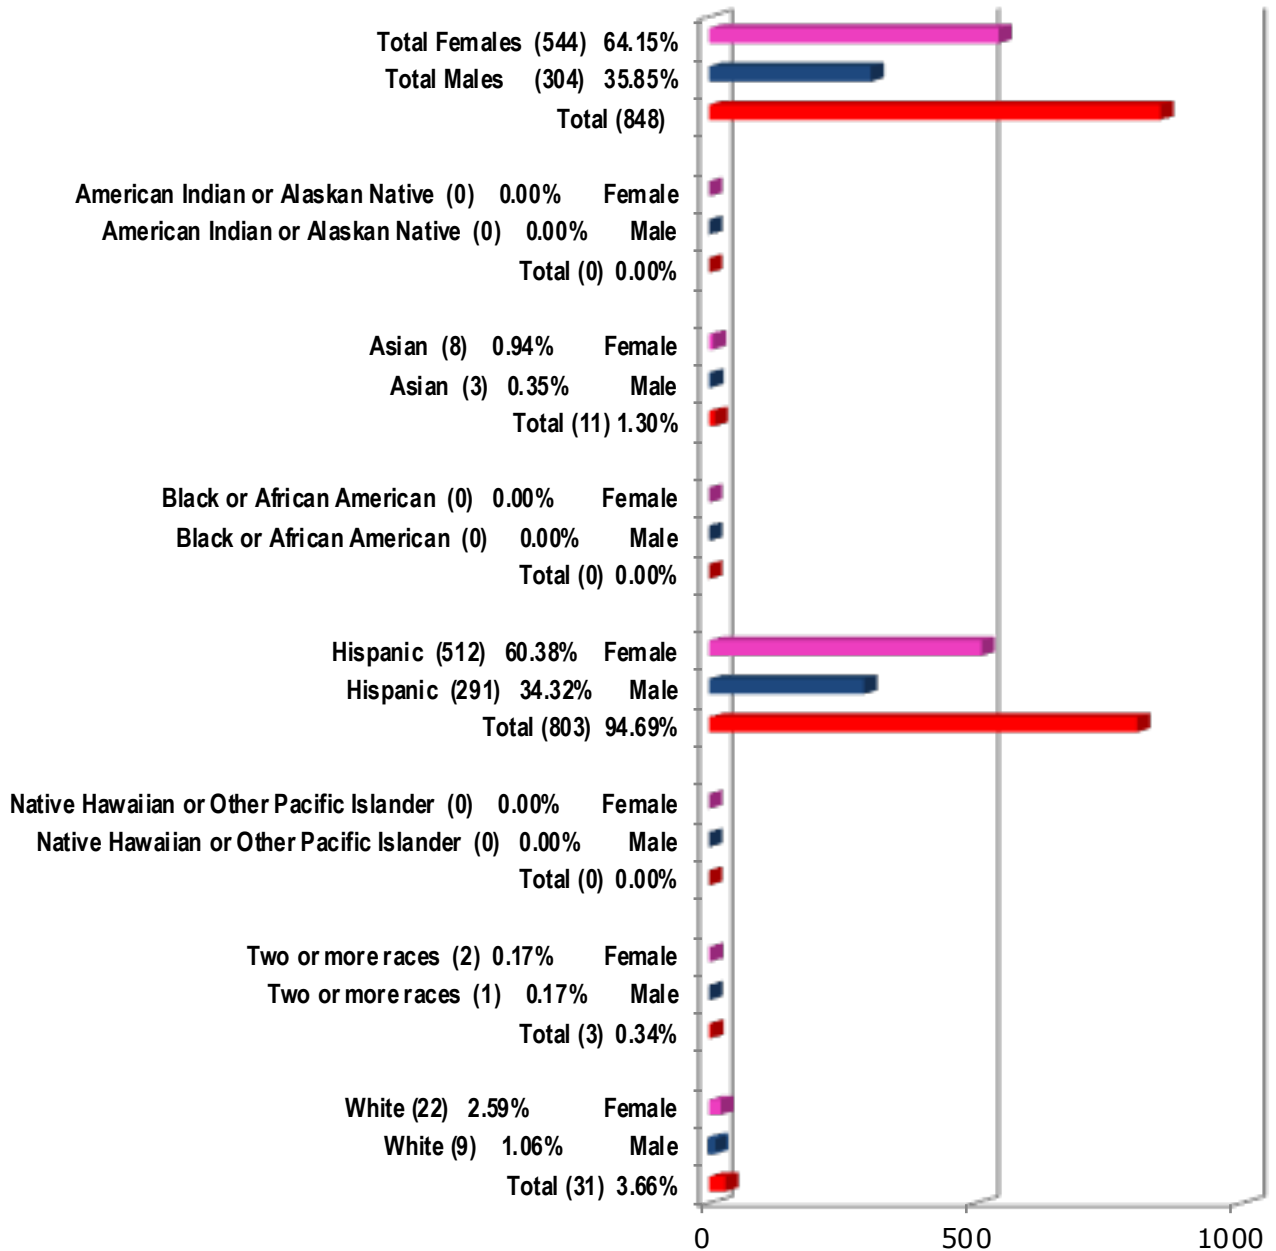

**South Texas Independent School District
District Wide
Students by Gender and Ethnicity
for 2019-2020 School Year**

As of: September 16, 2019

Total Enrollment: 4165

**South Texas Independent School District
 South Texas World Scholars
 Students by Gender and Ethnicity
 for 2019-2020 School Year**

As of: September 16, 2019

Total Enrollment: 583

**South Texas Independent School District
 South Texas Medical Professions
 Students by Gender and Ethnicity
 for 2019-2020 School Year**

As of: September 16, 2019

Total Enrollment: 848

**South Texas Independent School District
 South Texas Health Professions
 Students by Gender and Ethnicity
 for 2019-2020 School Year**

As of: September 16, 2019

Total Enrollment: 801