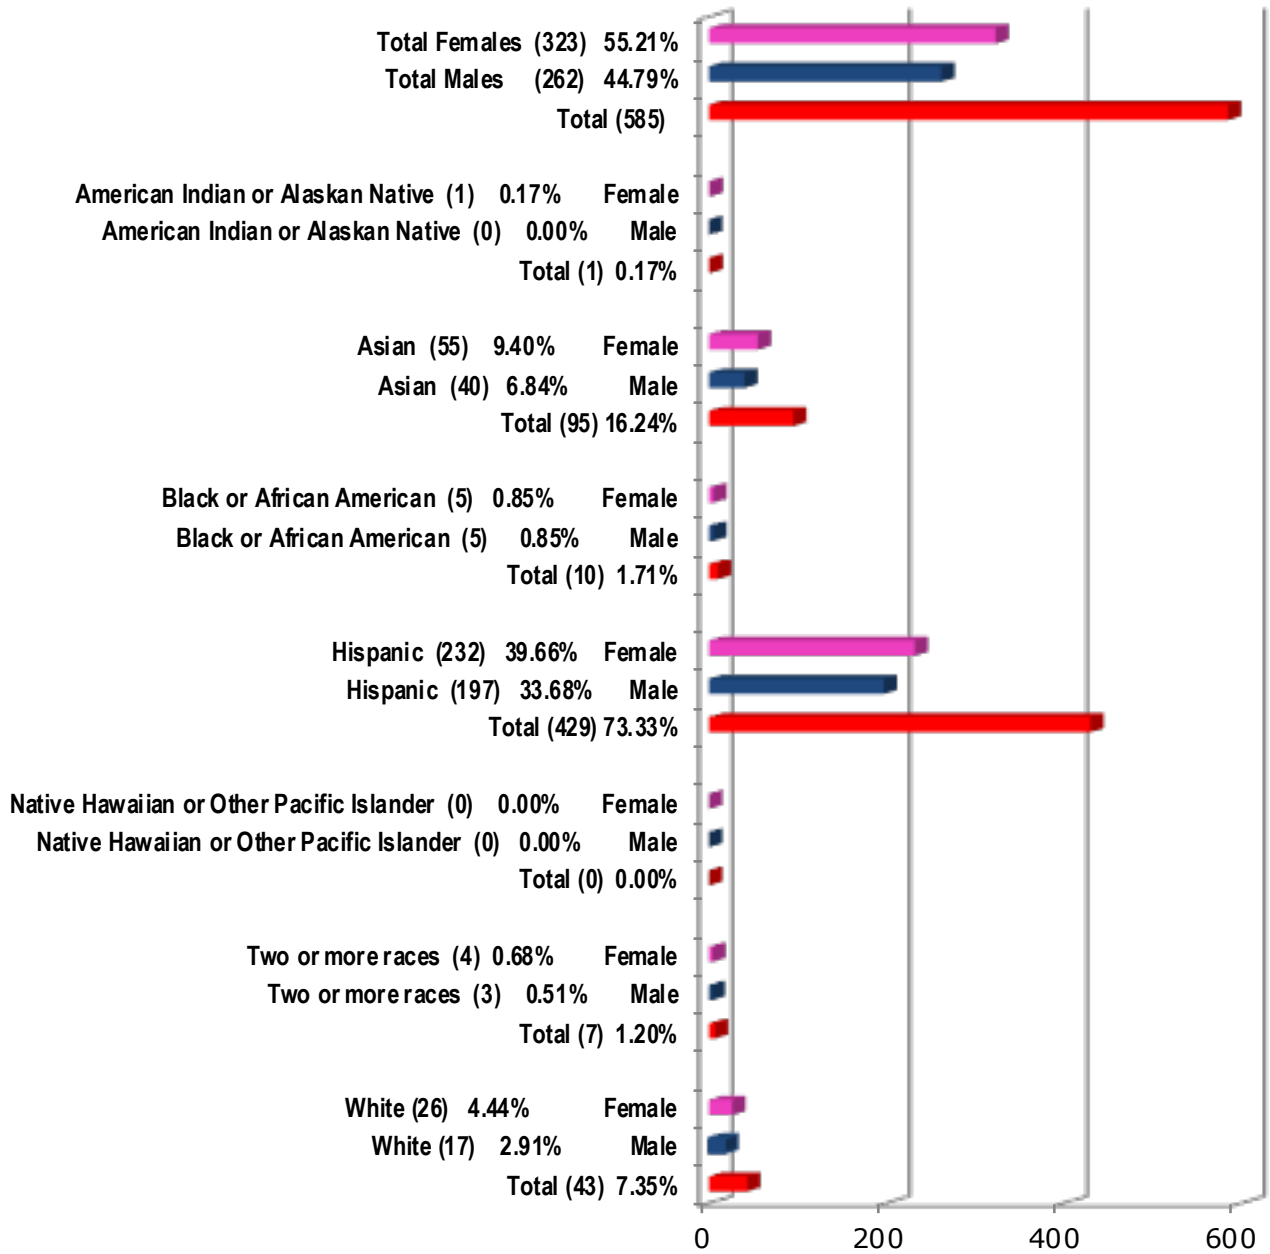

**South Texas Independent School District
South Texas Preparatory Academy
Student by Gender and Ethnicity
for 2019-2020 School Year**

As of: September 16, 2019

Total Enrollment: 585