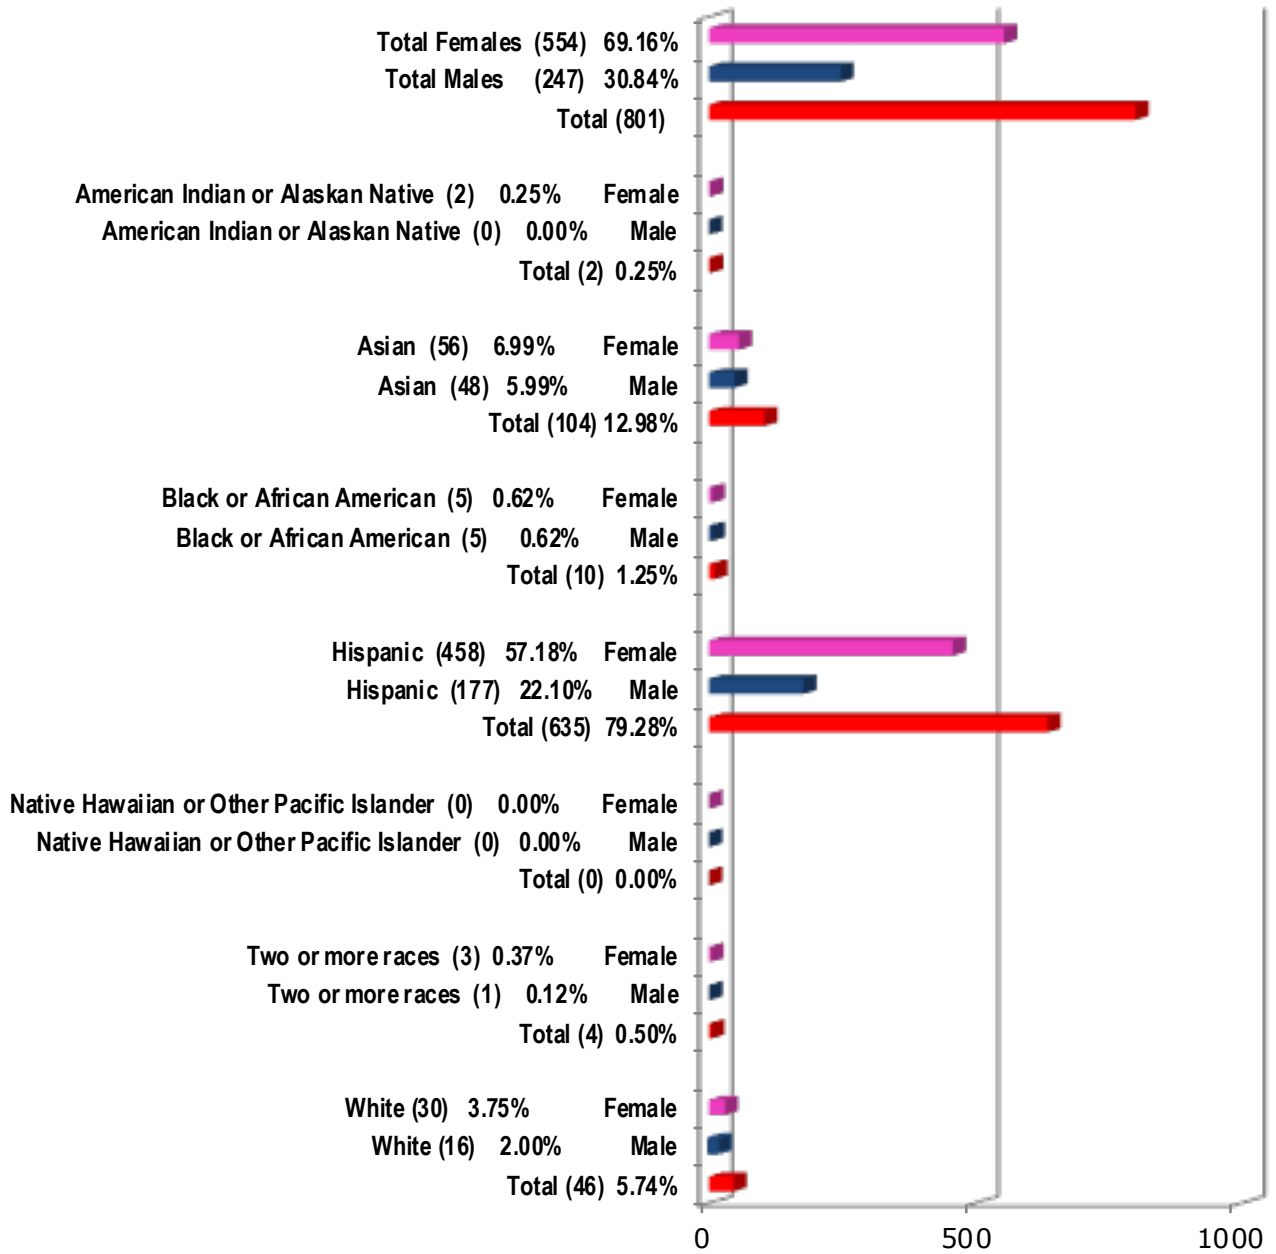

**South Texas Independent School District
District Wide
Students by Gender and Ethnicity
for 2019-2020 School Year**

As of: September 16, 2019

Total Enrollment: 4165

**South Texas Independent School District
 South Texas World Scholars
 Students by Gender and Ethnicity
 for 2019-2020 School Year**

As of: September 16, 2019

Total Enrollment: 583

**South Texas Independent School District
 South Texas Medical Professions
 Students by Gender and Ethnicity
 for 2019-2020 School Year**

As of: September 16, 2019

Total Enrollment: 848

**South Texas Independent School District
 South Texas Health Professions
 Students by Gender and Ethnicity
 for 2019-2020 School Year**

As of: September 16, 2019

Total Enrollment: 801