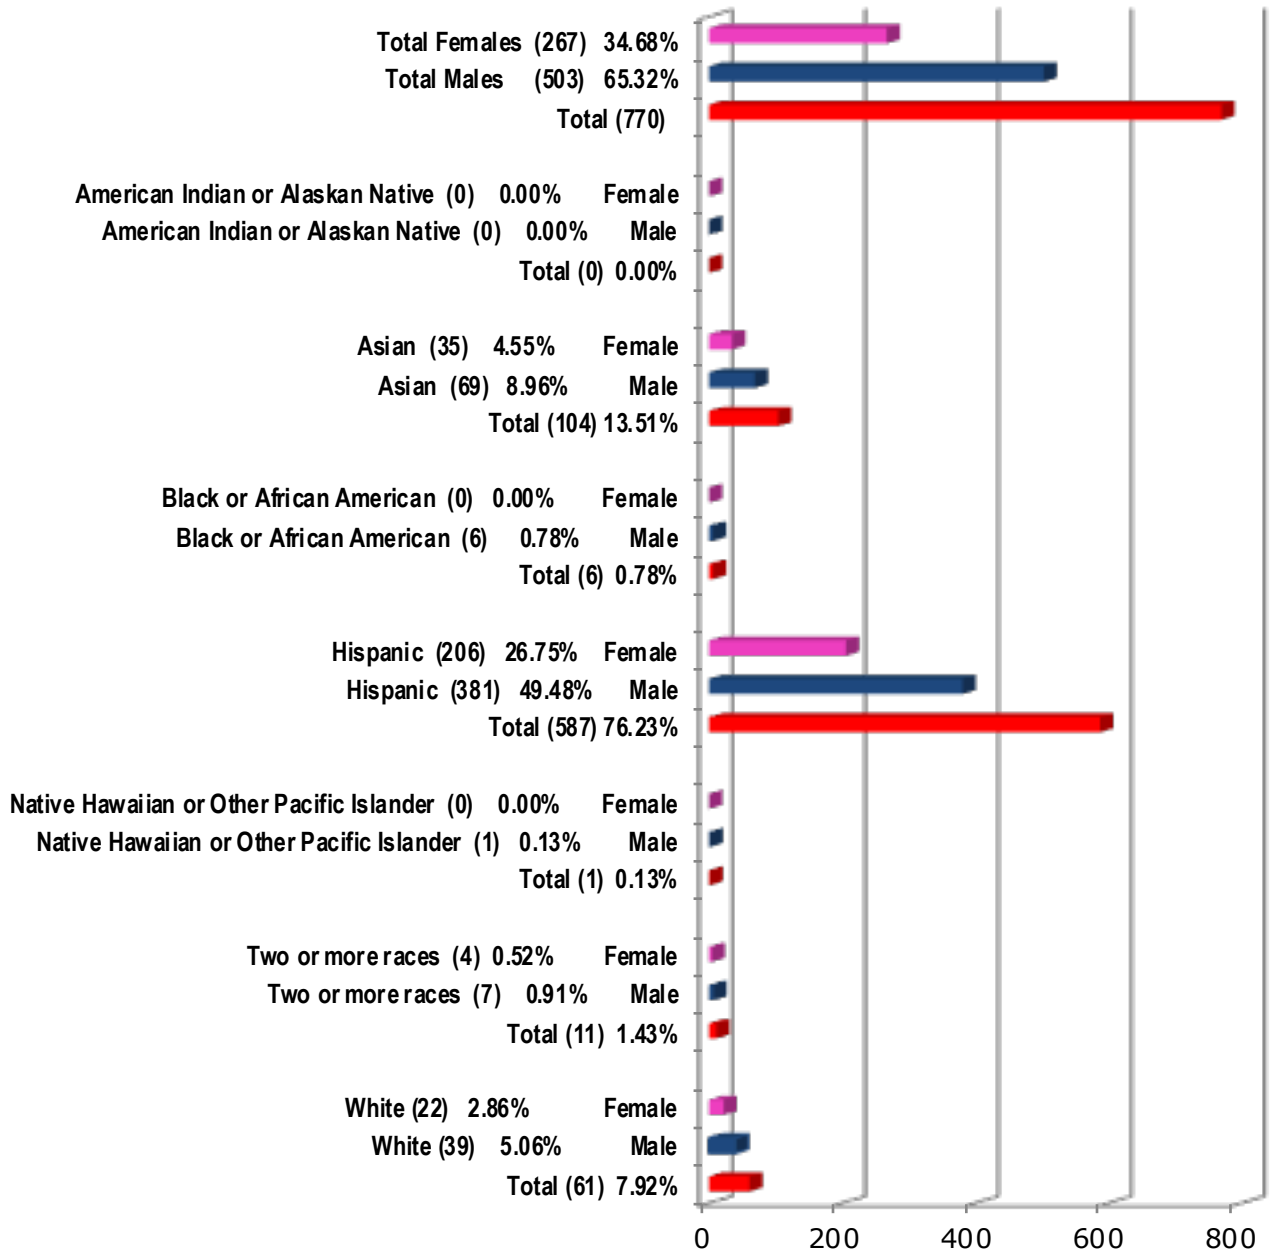

**South Texas Independent School District
District Wide
Students by Gender and Ethnicity
for 2019-2020 School Year**

As of: September 16, 2019

Total Enrollment: 4165

**South Texas Independent School District
 South Texas World Scholars
 Students by Gender and Ethnicity
 for 2019-2020 School Year**

As of: September 16, 2019

Total Enrollment: 583

**South Texas Independent School District
 South Texas Medical Professions
 Students by Gender and Ethnicity
 for 2019-2020 School Year**

As of: September 16, 2019

Total Enrollment: 848

**South Texas Independent School District
 South Texas Health Professions
 Students by Gender and Ethnicity
 for 2019-2020 School Year**

As of: September 16, 2019

Total Enrollment: 801

**South Texas Independent School District
 South Texas Science Academy
 Students by Gender and Ethnicity
 for 2019-2020 School Year**

As of: September 16, 2019

Total Enrollment: 770

**South Texas Independent School District
 South Texas Preparatory Academy
 Student by Gender and Ethnicity
 for 2019-2020 School Year**