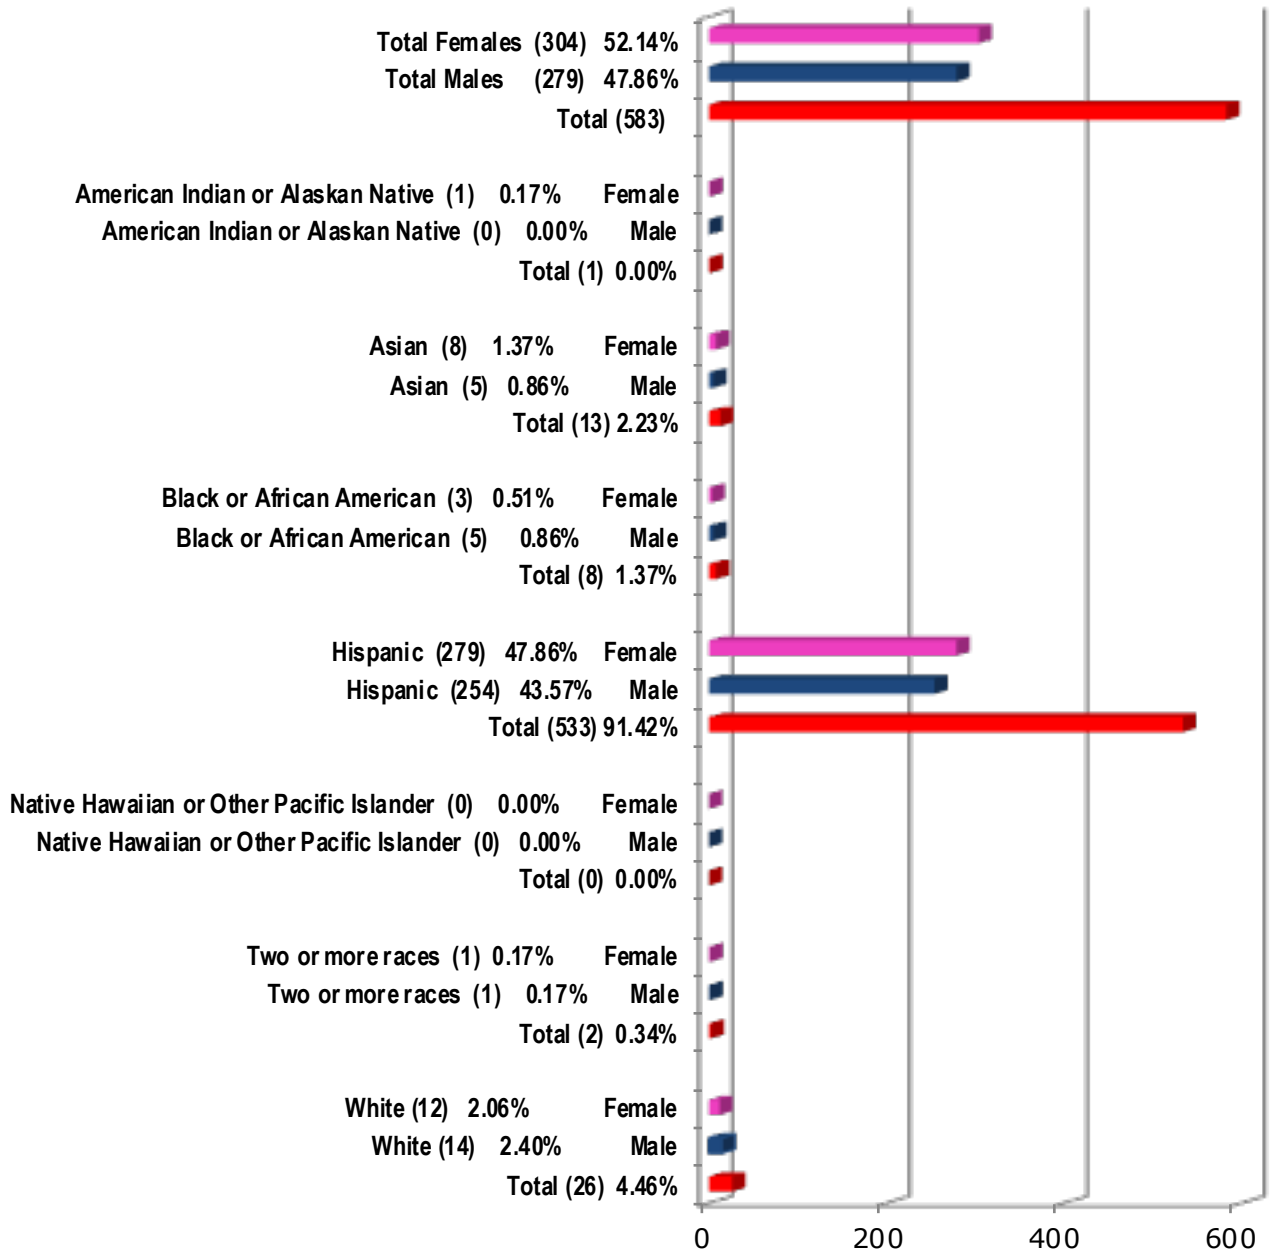

**South Texas Independent School District
District Wide
Students by Gender and Ethnicity
for 2019-2020 School Year**

As of: September 16, 2019

Total Enrollment: 4165

**South Texas Independent School District
 South Texas World Scholars
 Students by Gender and Ethnicity
 for 2019-2020 School Year**

As of: September 16, 2019

Total Enrollment: 583

**South Texas Independent School District
 South Texas Medical Professions
 Students by Gender and Ethnicity
 for 2019-2020 School Year**

As of: September 16, 2019

Total Enrollment: 848

**South Texas Independent School District
 South Texas Health Professions
 Students by Gender and Ethnicity
 for 2019-2020 School Year**

As of: September 16, 2019

Total Enrollment: 801