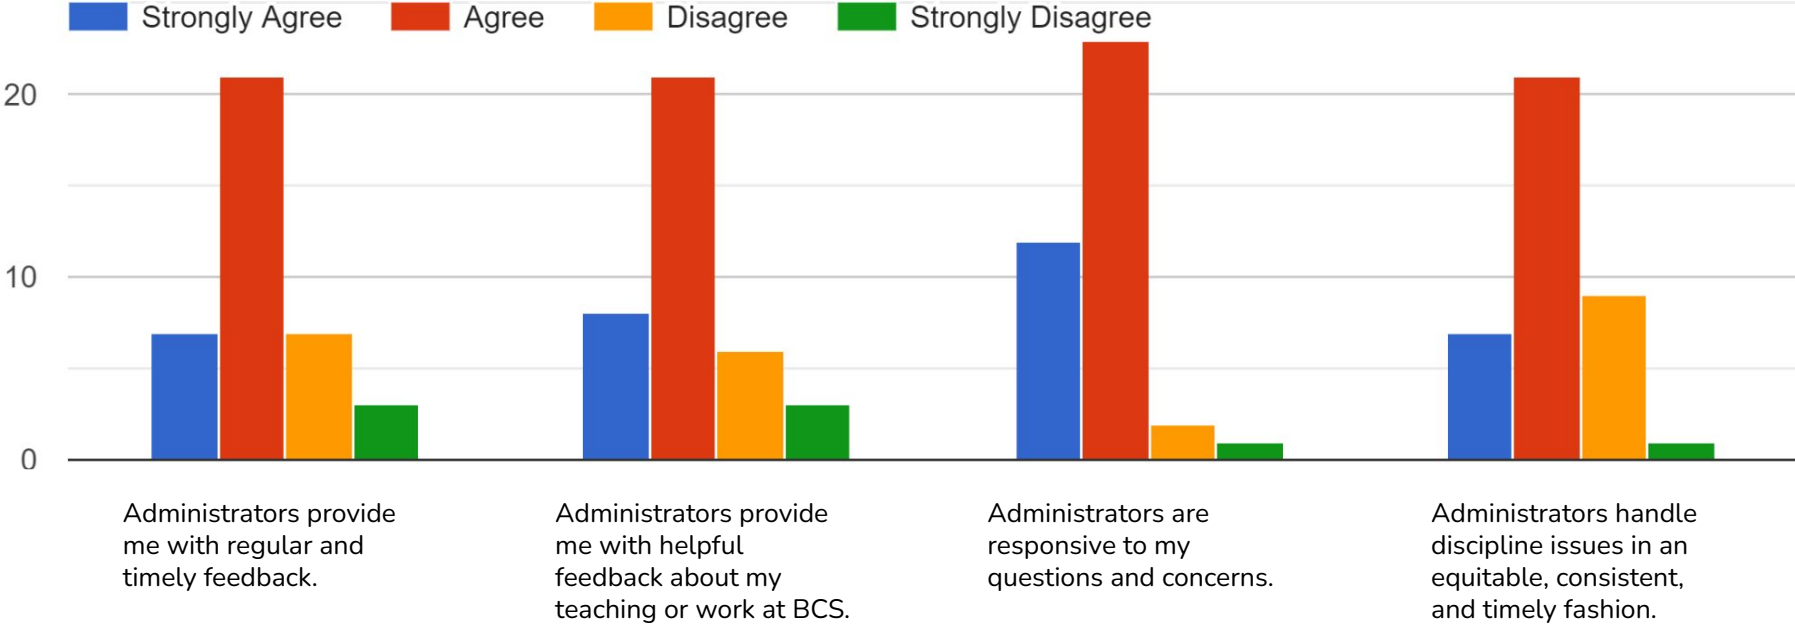

Bethany Community School Staff Survey Results

Fall 2022
38 Responses

Are you a certified or non-certified employee?

38 responses

There is a clear academic vision for BCS

38 responses

- Strongly Agree
- Agree
- Disagree
- Strongly Disagree

Please respond to following statements.

Administrators:

BCS provides the necessary technology to support instruction.

38 responses

- Strongly Agree
- Agree
- Disagree
- Strongly Disagree

SEL:

Climate:

Behavior Policies: