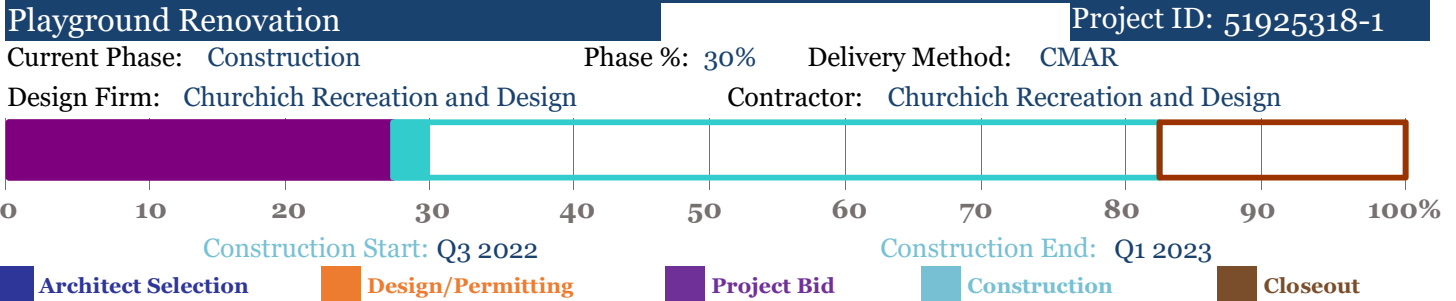

Michael C. Riley Early Childhood Center 200 Burnt Church Rd, Bluffton 29910

Cluster: Bluffton

Principal: Melissa Holland

Scope: 2019 Bond Referendum
Playground equip under $5,000
Playgrounds

Project Details: Scope of work includes upgrades to the Playground areas at the Early Childhood Education Center.

Monthly Progress: Playground renovation design is complete. Equipment is on order.