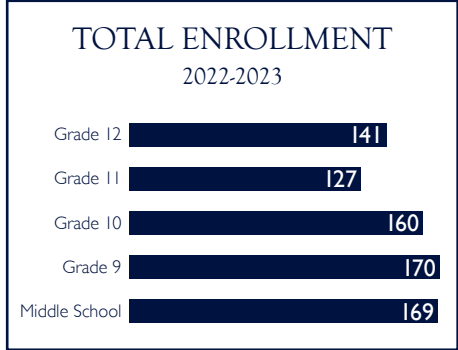

THE URSULINE SCHOOL 2022-23 PROFILE

Founded in 1897, The Ursuline School is a Catholic college preparatory school for girls and young women, grades 6-12. The Ursuline School is one of a network of secondary schools and colleges of the Ursuline Sisters across the United States and 36 countries. The school is accredited by the National Association of Independent Schools, NY State Board of Regents, and is a member of the National Coalition of Girls Schools and NY State Association of Independent Schools. The campus is located 20 miles north of Manhattan in a diverse, suburban community.

ursulinenewrochelle.org

1354 North Avenue
New Rochelle, NY 10804

Phone: 914.636.3950

Fax: 914.636.3949

PRESIDENT

Dr. Colleen Melnyk

PRINCIPAL

Ms. Theresa Napoli

ASSISTANT PRINCIPALS

Mrs. Liz Lynch

Ms. Robyn Summa

COLLEGE AND ACADEMIC COUNSELING DEPARTMENT

Ms. Mollie Quinn
Director

Mrs. Mary Ann Boustead
Counselor

Mrs. Elaine McMahon
Counselor

Mrs. Jennifer Baker
Coordinator of College Programs & Visits

Phone: 914.500.6210

OFFICE OF ADMISSIONS

Mrs. Erin Johnston
Director

Phone: 914.500.6212

Mrs. Megan Herspring
Admissions Assistant
Phone: 914.500.6227

CLASS OF 2022

SAT	EBRW		Math		Total
	621		590		1211
ACT 106 tested Middle 50%	English	Math	Reading	Science	Composite
	26	23	27	25	26

ACADEMIC CURRICULUM

A minimum of 24 credits are required for graduation, including:

- 4 units each of: English, Social Studies
- 3 units each of: Math, Science, World / Classical Language (the third level of a language must be attained)
- 2 units of: Religious Studies
- 1 unit each of: Fine Art/Music, Physical Education
- .5 unit of Computer Science

GRADING SCALE