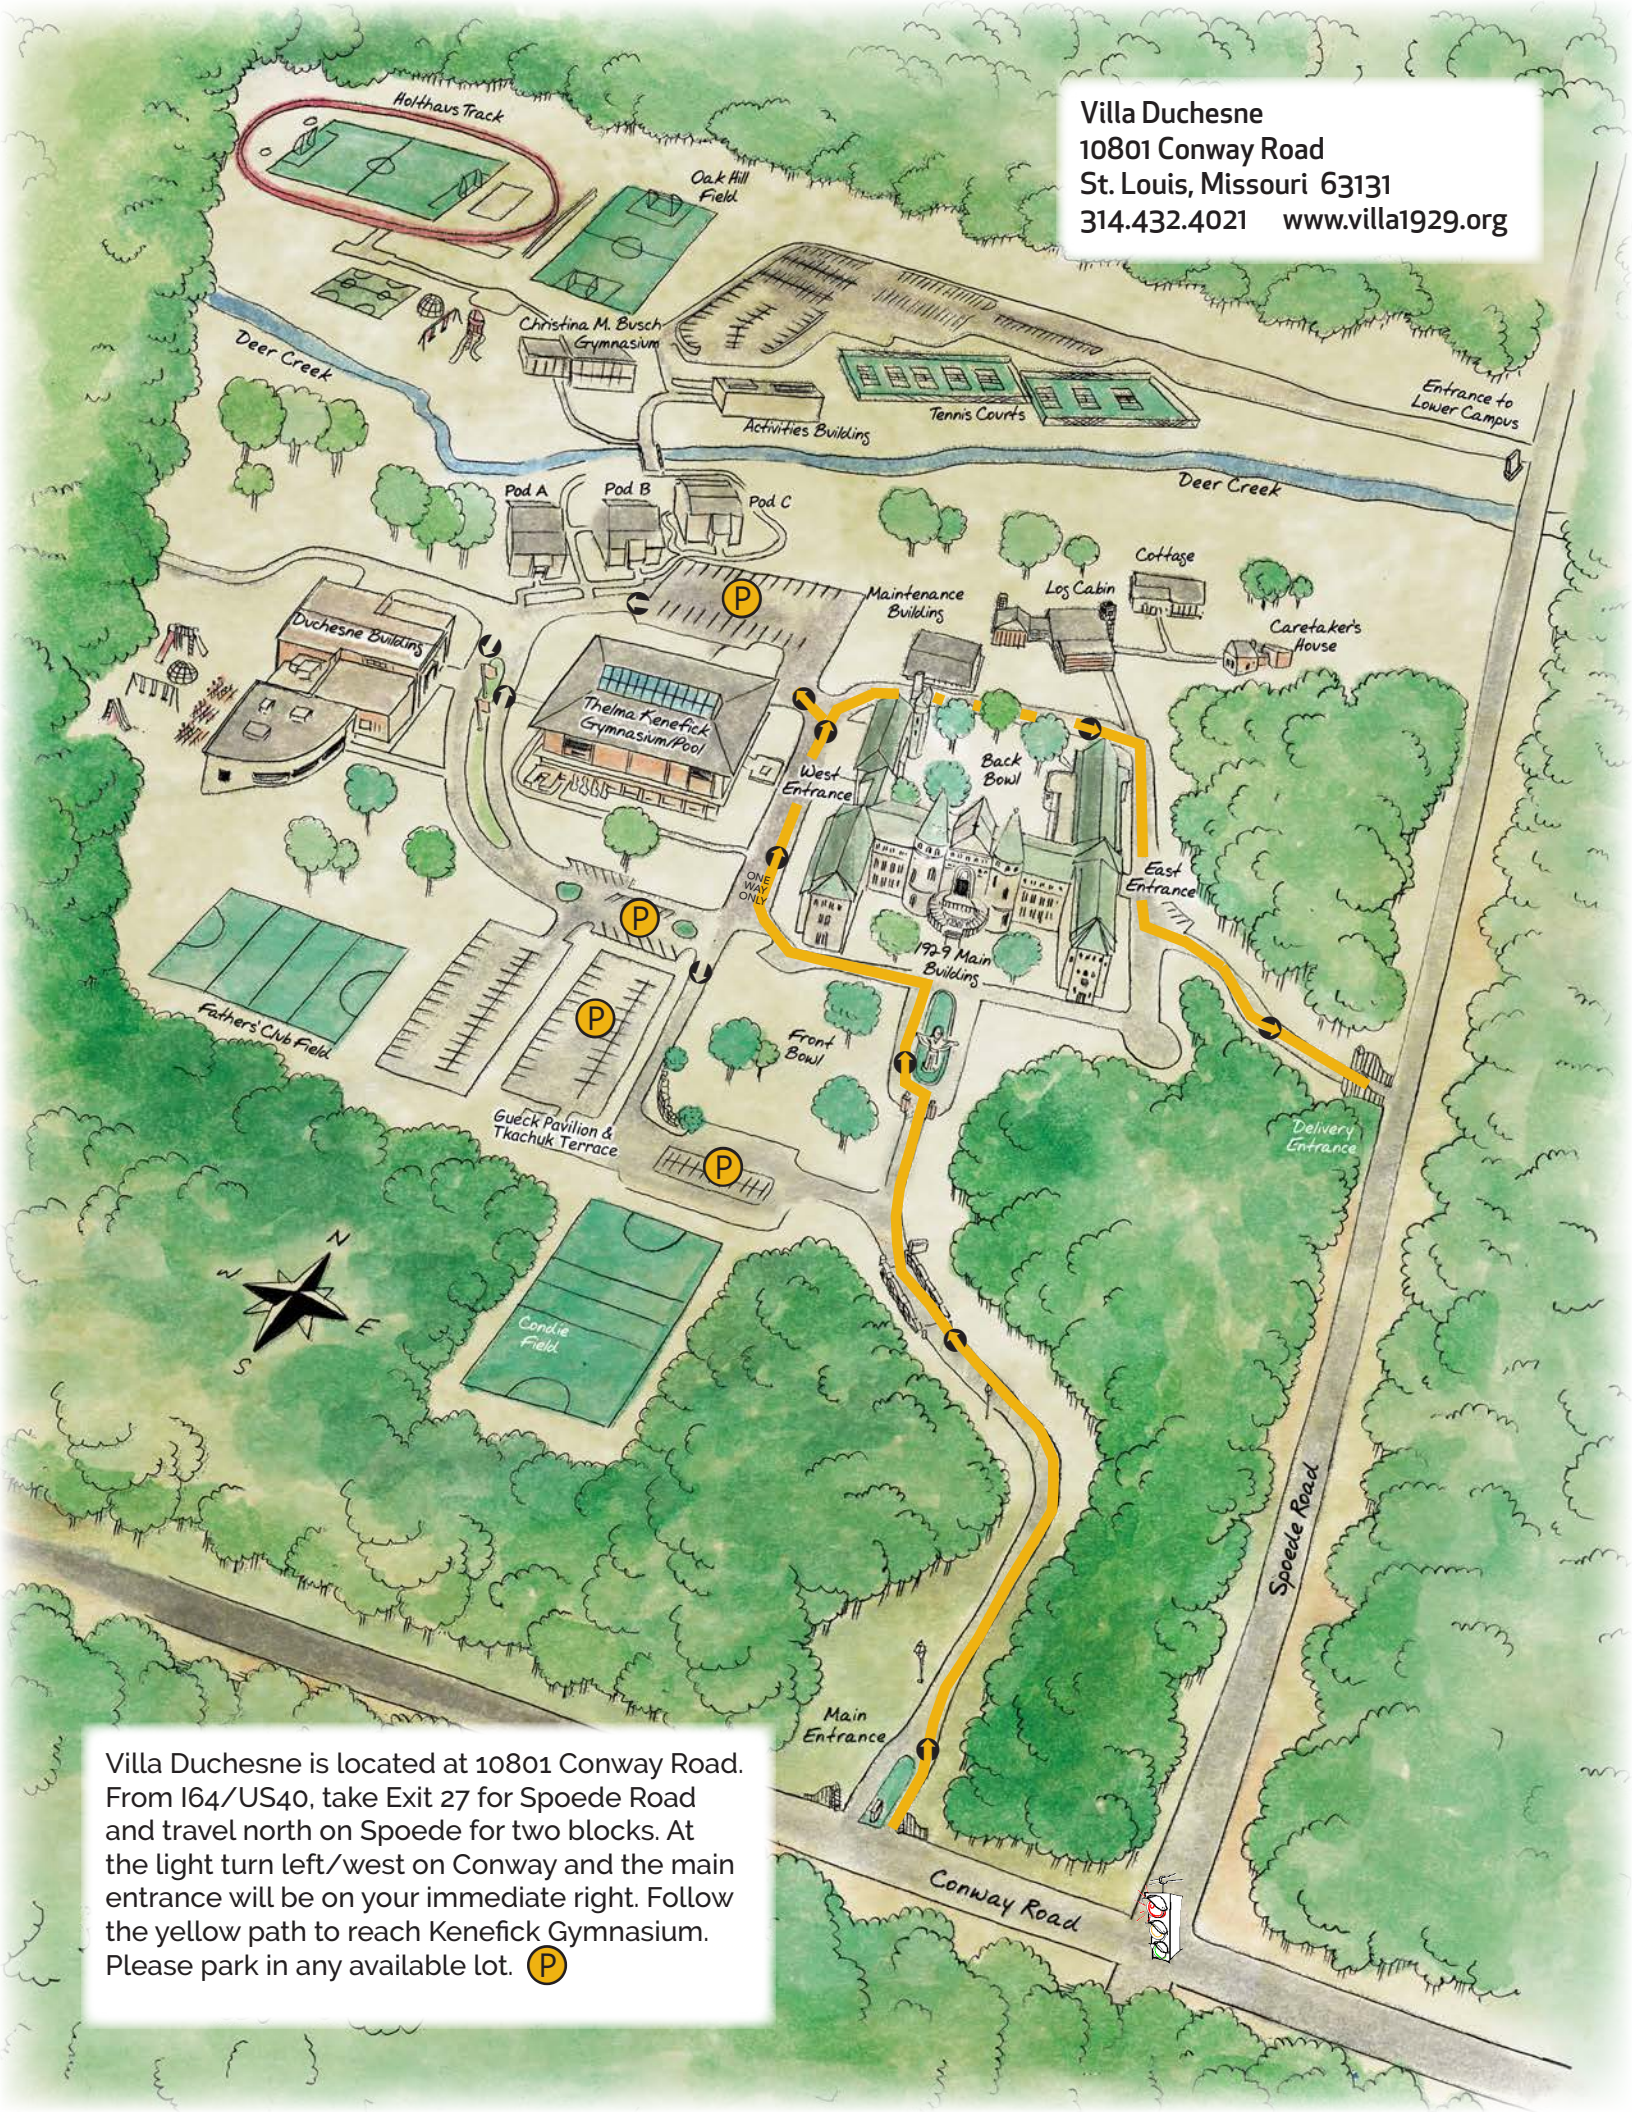

Villa Duchesne
10801 Conway Road
St. Louis, Missouri 63131
314.432.4021 www.villa1929.org

Villa Duchesne is located at 10801 Conway Road. From I64/US40, take Exit 27 for Spoeck Road and travel north on Spoeck for two blocks. At the light turn left/west on Conway and the main entrance will be on your immediate right. Follow the yellow path to reach Kenefick Gymnasium. Please park in any available lot. **P**