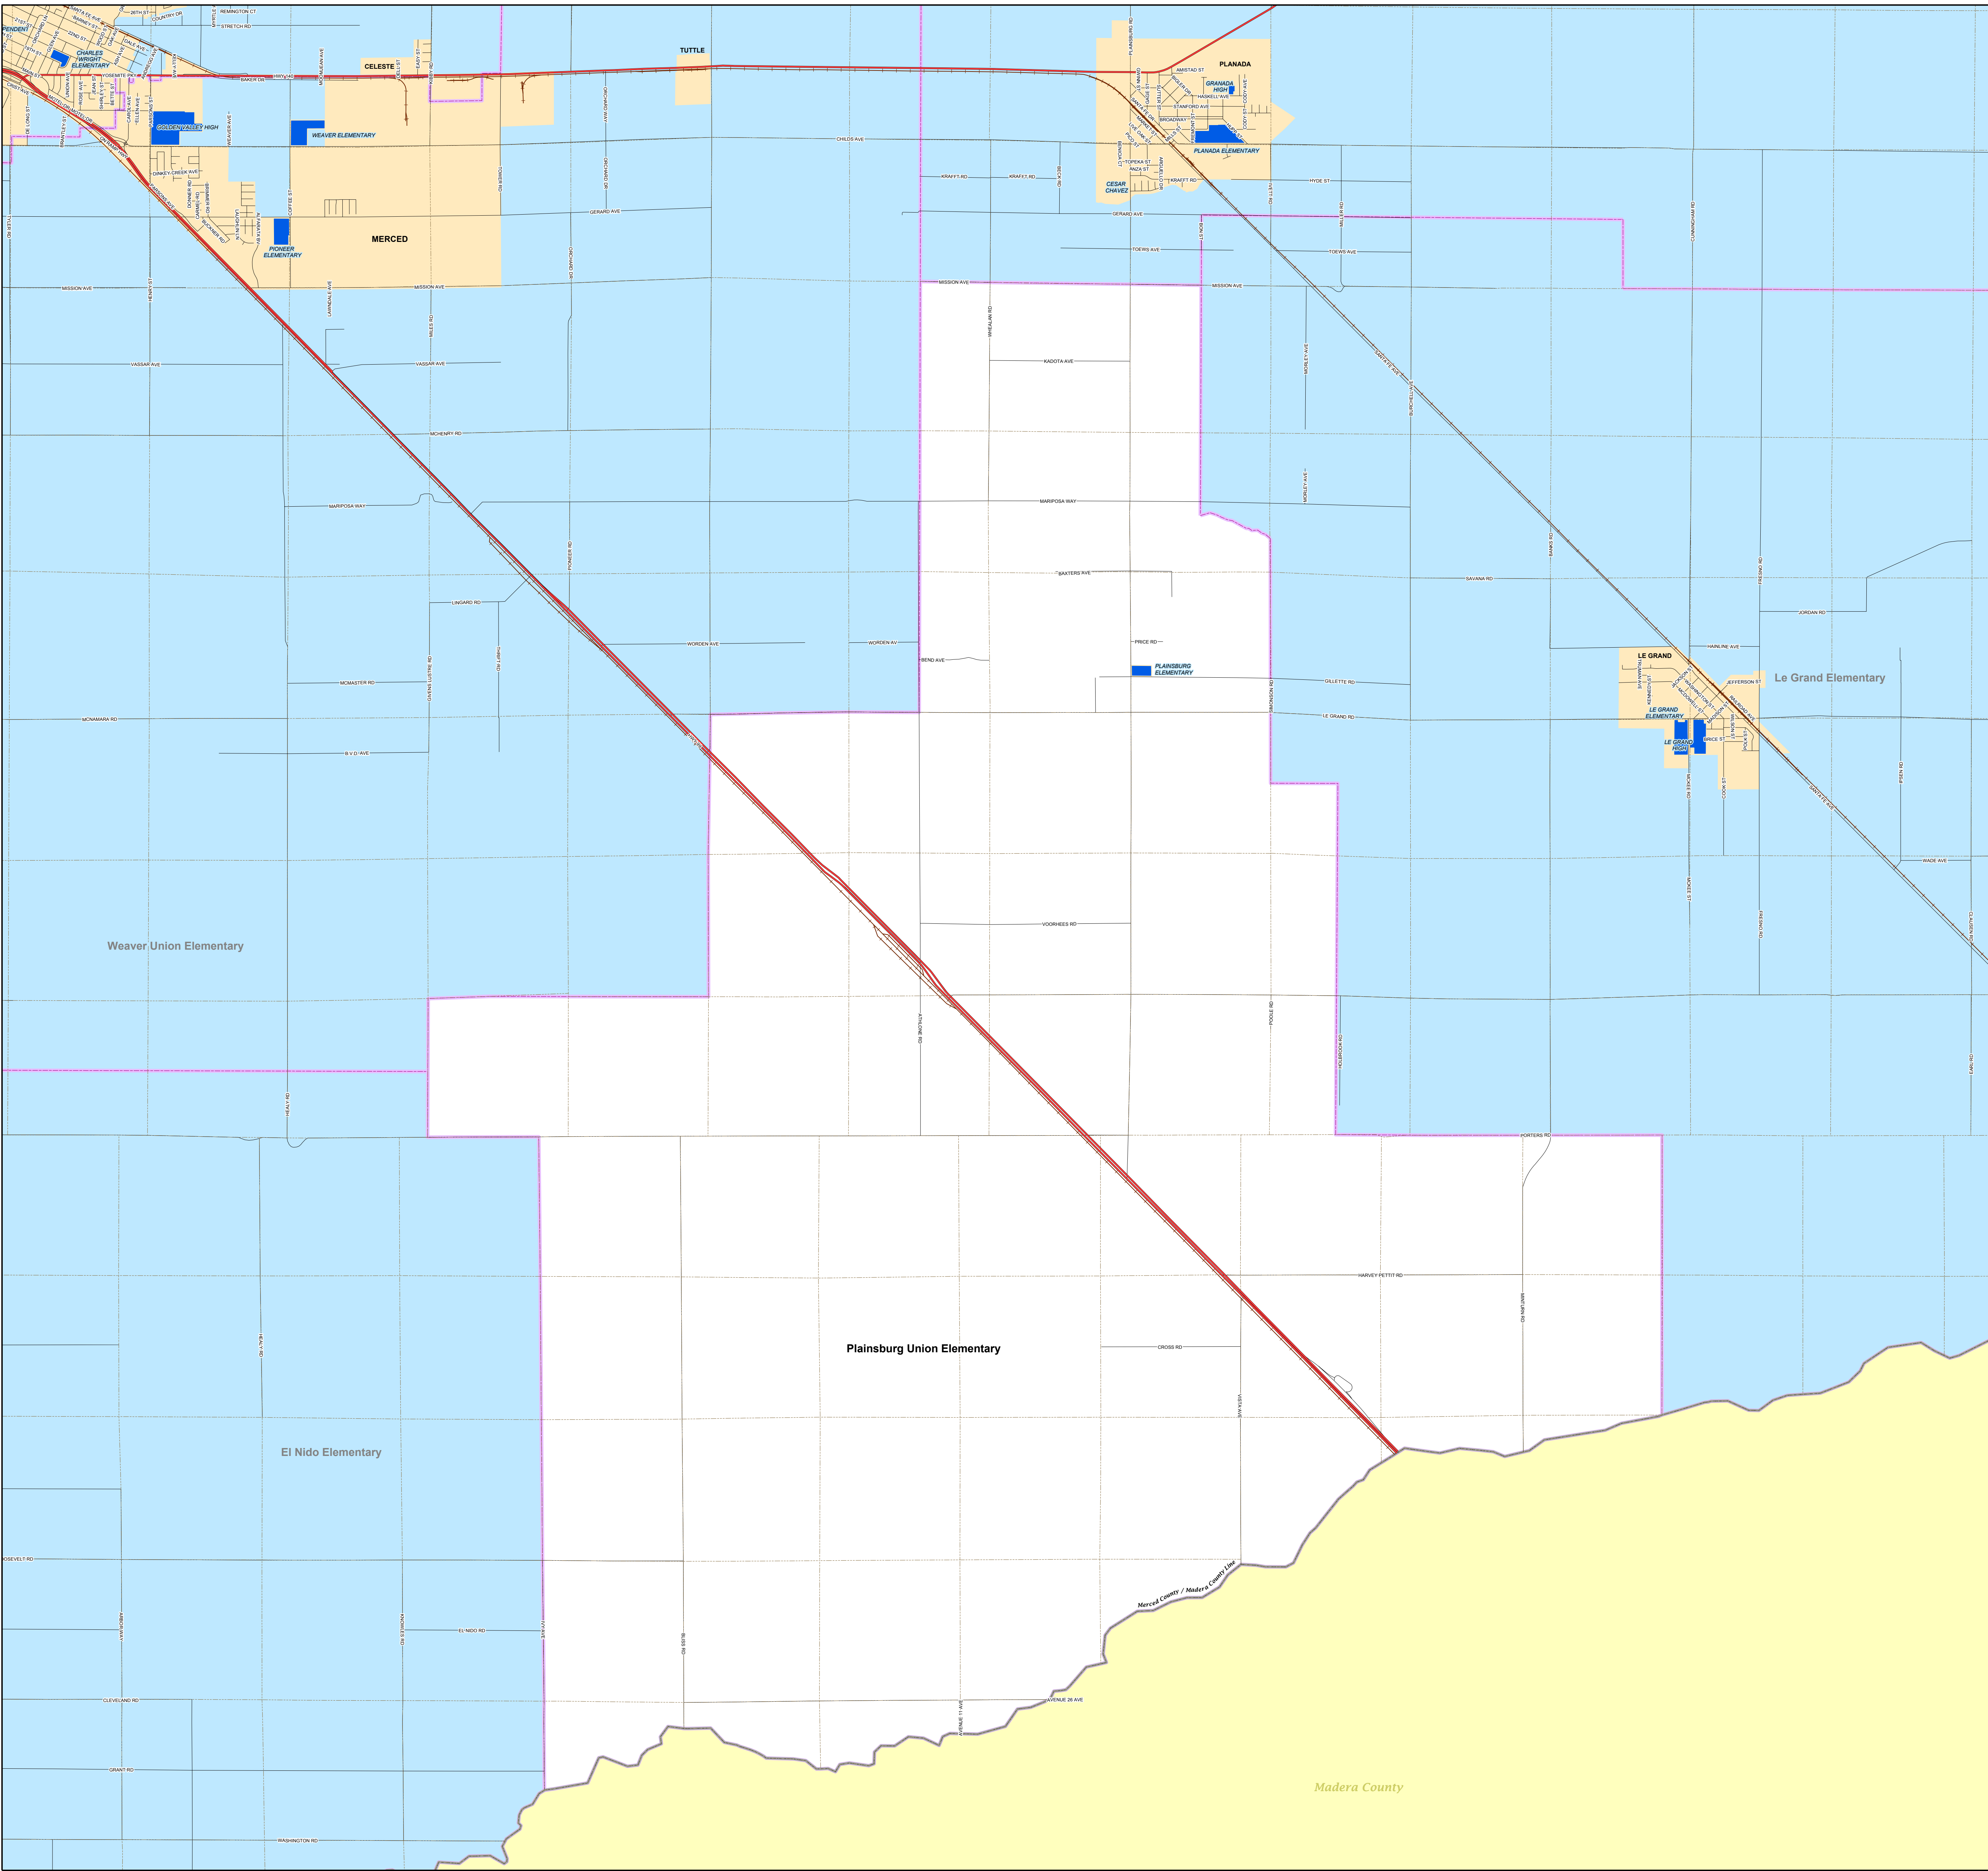

PLAINSBURG UNION ELEMENTARY SCHOOL DISTRICT

Legend

- Highway
- Road
- Railroad
- Public Land Survey
- Merced County Line
- School District Boundary Line
- City
- Public School

*Map Information Sources:
Merced County Office of Education,
Merced County Association of Governments*

September 21, 2003

Merced Data Special Services, Inc.
369 W 18th Street
Merced, CA 95340
(209) 723-3153 FAX (209) 723-0322

2,500 1,250 0 2,500 5,000 7,500
Feet