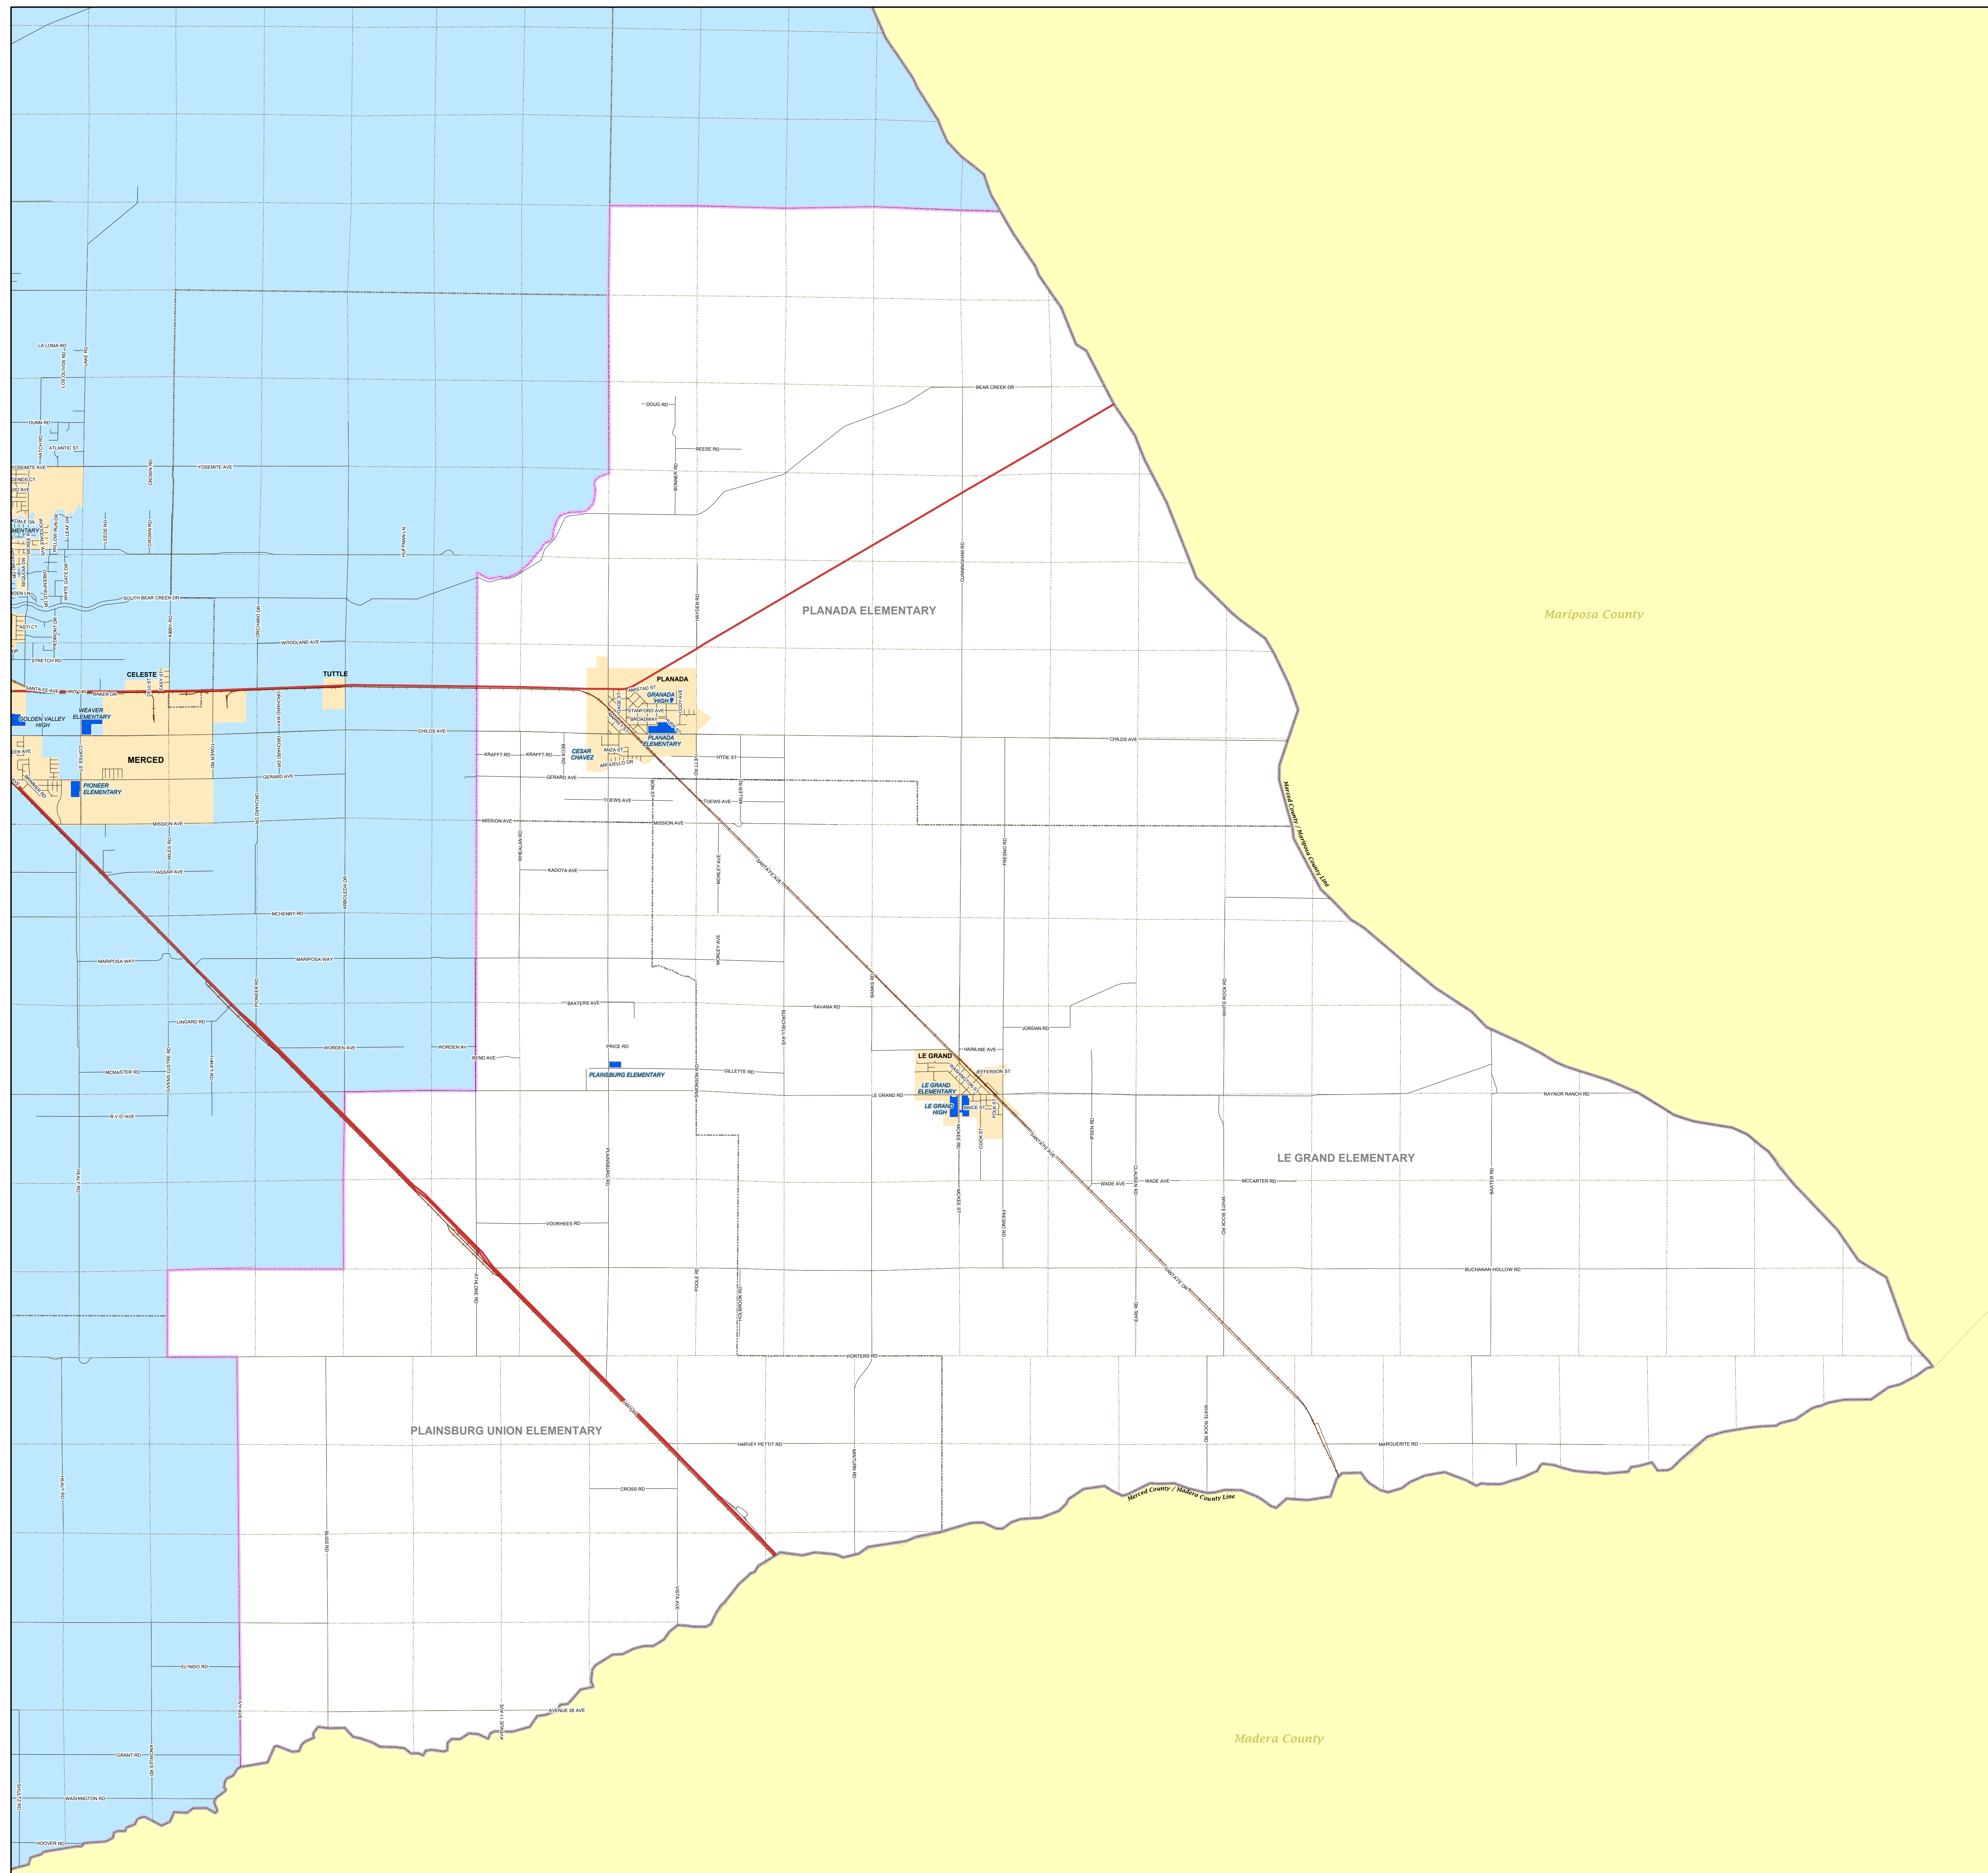

LE GRAND HIGH SCHOOL DISTRICT

Legend

-  Highway
-  Road
-  Railroad
-  Public Land Survey
-  Merced County Line
-  High School District Boundary Line
-  Elementary School District Boundary Line
-  City
-  Public School

4,000 2,000 0 4,000 8,000 12,000
Feet

Merced County High School Districts
Index Map