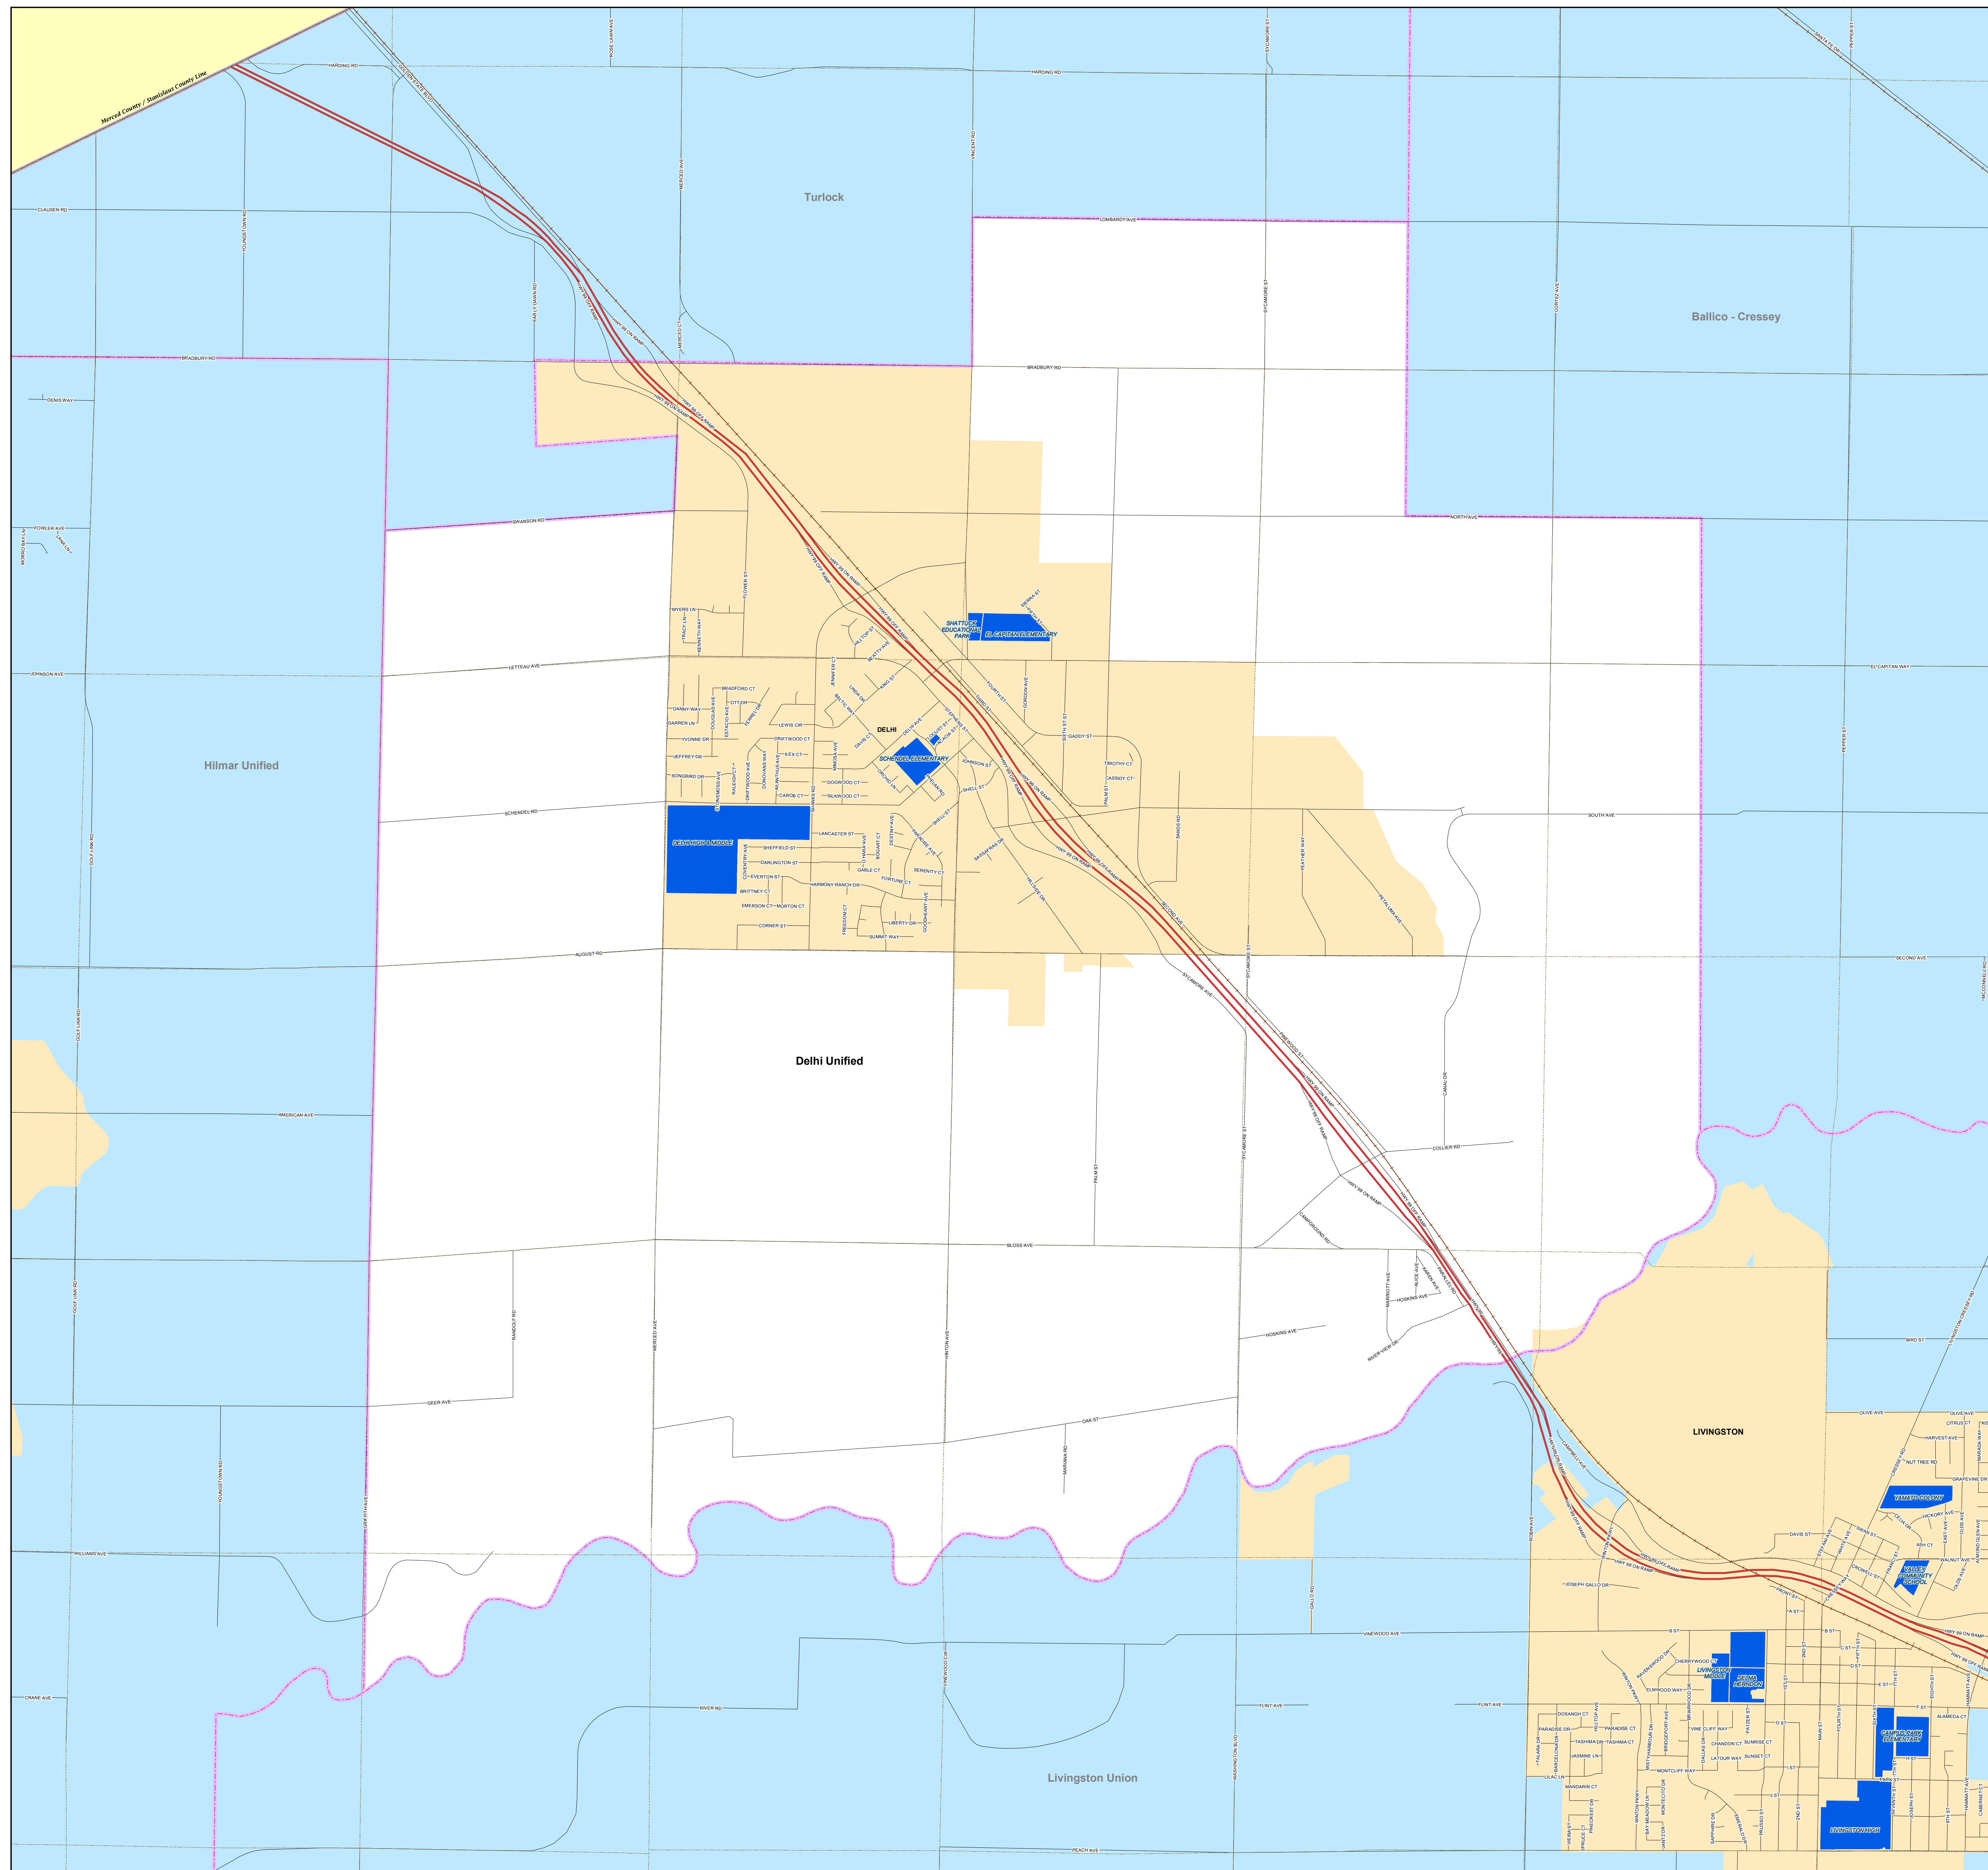

DELHI UNIFIED SCHOOL DISTRICT

Legend

-  Highway
-  Road
-  Railroad
-  Public Land Survey
-  Merced County Line
-  School District Boundary Line
-  City
-  Public School

Map Information Sources:
 Merced County Office of Education,
 Merced County Association of Governments

February 19, 2010

MDSS
 MERCED DATA SPECIAL SERVICES
 Merced Data Special Services, Inc.
 363 W 18th Street
 Merced, CA 95340
 (209) 723-3153 FAX (209) 723-0322

Merced County School Districts
 Index Map