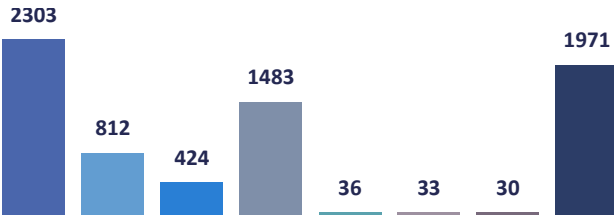

# FALL 2022 FINAL LOOK

a quick reference for enrollment

LOCATION	%	#	WD/CO
Senatobia	32.3%	2303	60
DeSoto Center	11.4%	812	31
Lafayette/Yalobusha	5.9%	424	28
eLearning	20.8%	1483	86
Olive Branch	0.5%	36	1
Ashland	0.5%	33	1
Panola Concourse	0.4%	30	0
Everest	0.5%	35	1
High Schools	27.7%	1971	65
<b>System-Wide</b>		<b>7127</b>	<b>273</b>

CREDIT HOURS	%	#	WD/CO
Senatobia	18.8%	31657	2416
DeSoto Center	6.8%	11502	1139
Lafayette/Yalobusha	3.5%	5838	813
eLearning	13.6%	22876	3225
Olive Branch	0.4%	612	16
Ashland	0.3%	509	16
Panola Concourse	0.3%	423	0
Everest	0.4%	654	19
High Schools	6.0%	10053	385
<b>System-Wide</b>		<b>84124</b>	<b>8029</b>