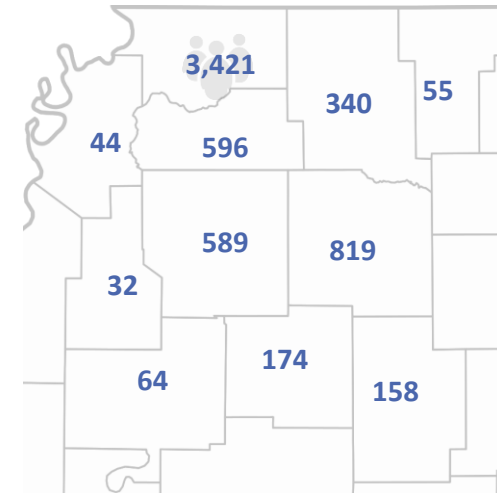

RESIDENCY CREDIT HOURS	IN STATE	OUT OF STATE
Degree Seeking	71593	2473
Non Degree Seeking	201	5
Dual Enrollment	9803	49

AVERAGE AGE	
Degree Seeking	22
Non Degree Seeking	57
Early College	17

NORTHWEST
MISSISSIPPI COMMUNITY COLLEGE