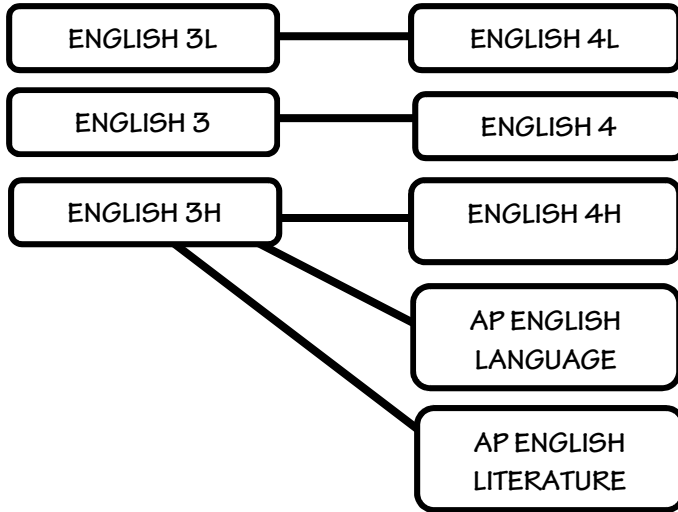

# Course Guide for Junior Year

In each of the boxes below, locate your current core course to identify appropriate courses for next year

## ENGLISH

GRADE 10

GRADE 11

Consider special programs such as:

- CMTHS
- IB PROGRAMME
- ADVANCED PLACEMENT

Freshman  
**Sophomore TO Junior**

Senior

Continue to challenge yourself by scheduling rigorous courses aligned to your career path