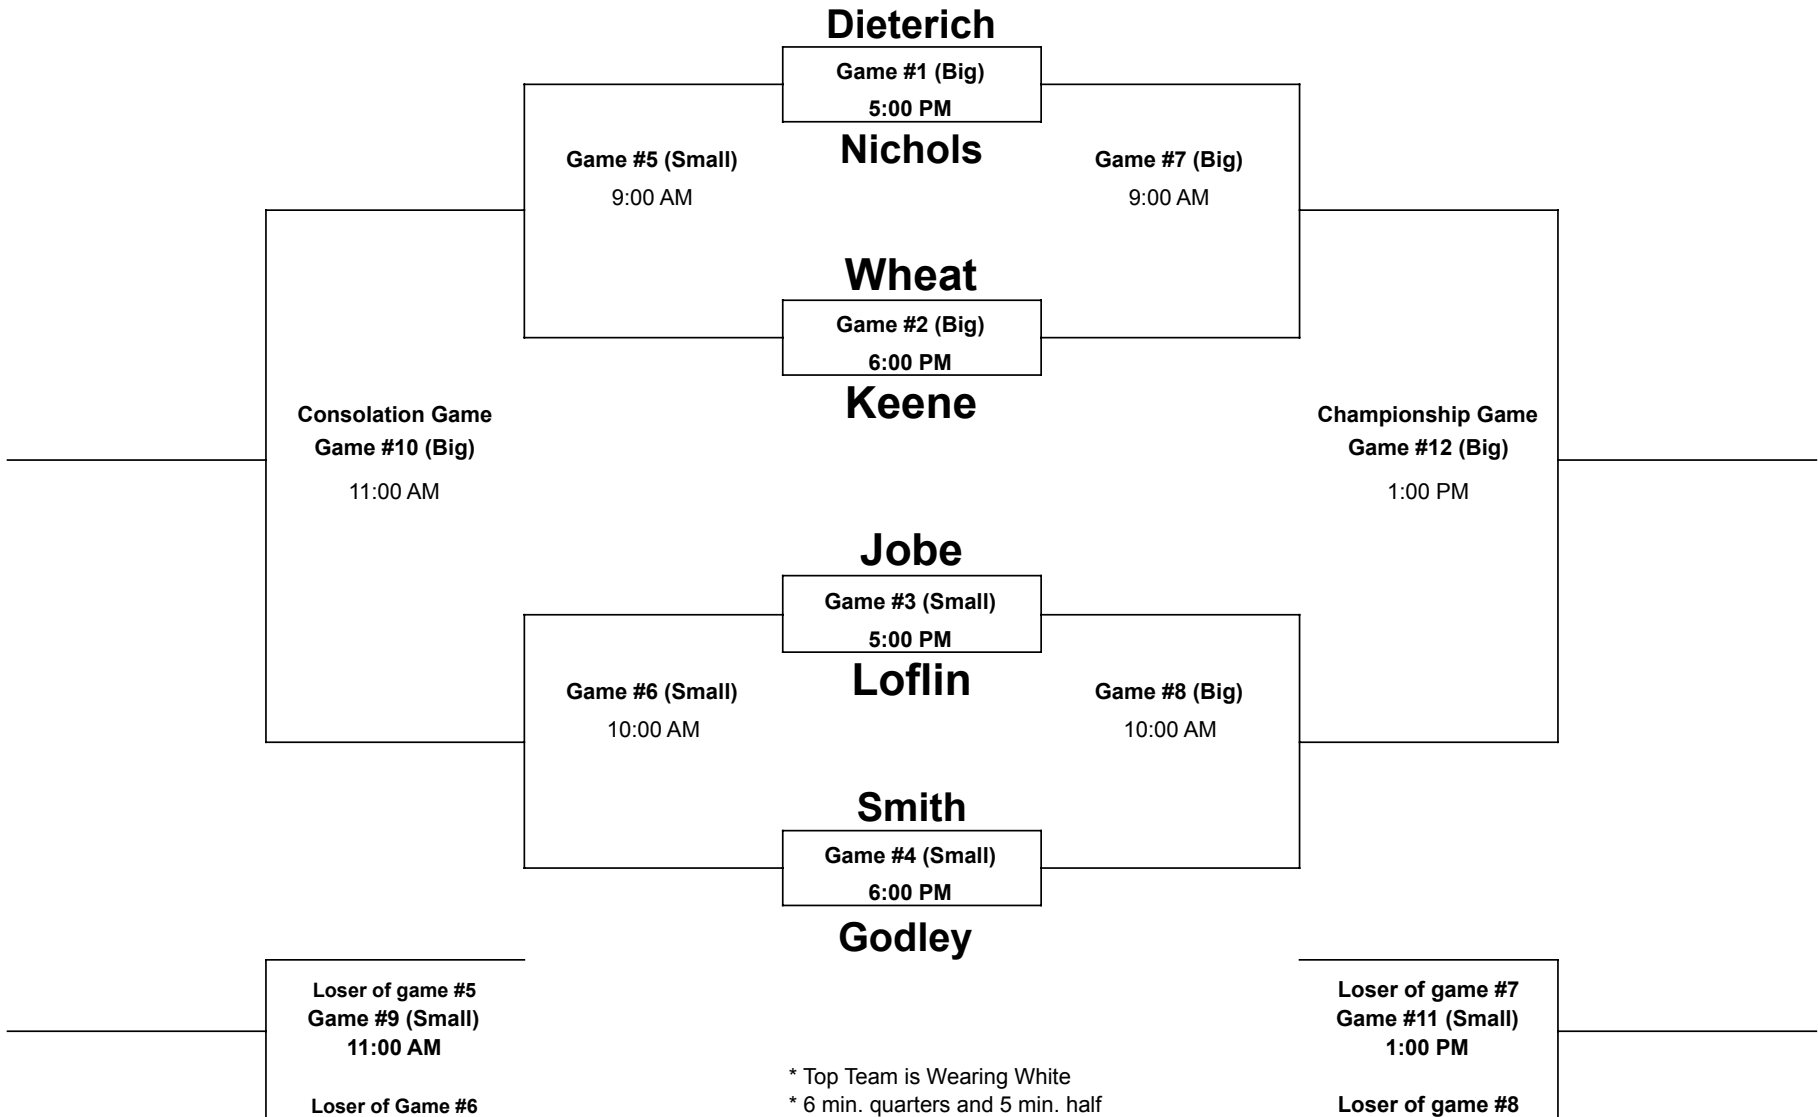

8th Wheat/Smith B Team Tournament

8th Grade @ Wheat MS

Top team wear white jerseys. Bottom teams wear dark jerseys.