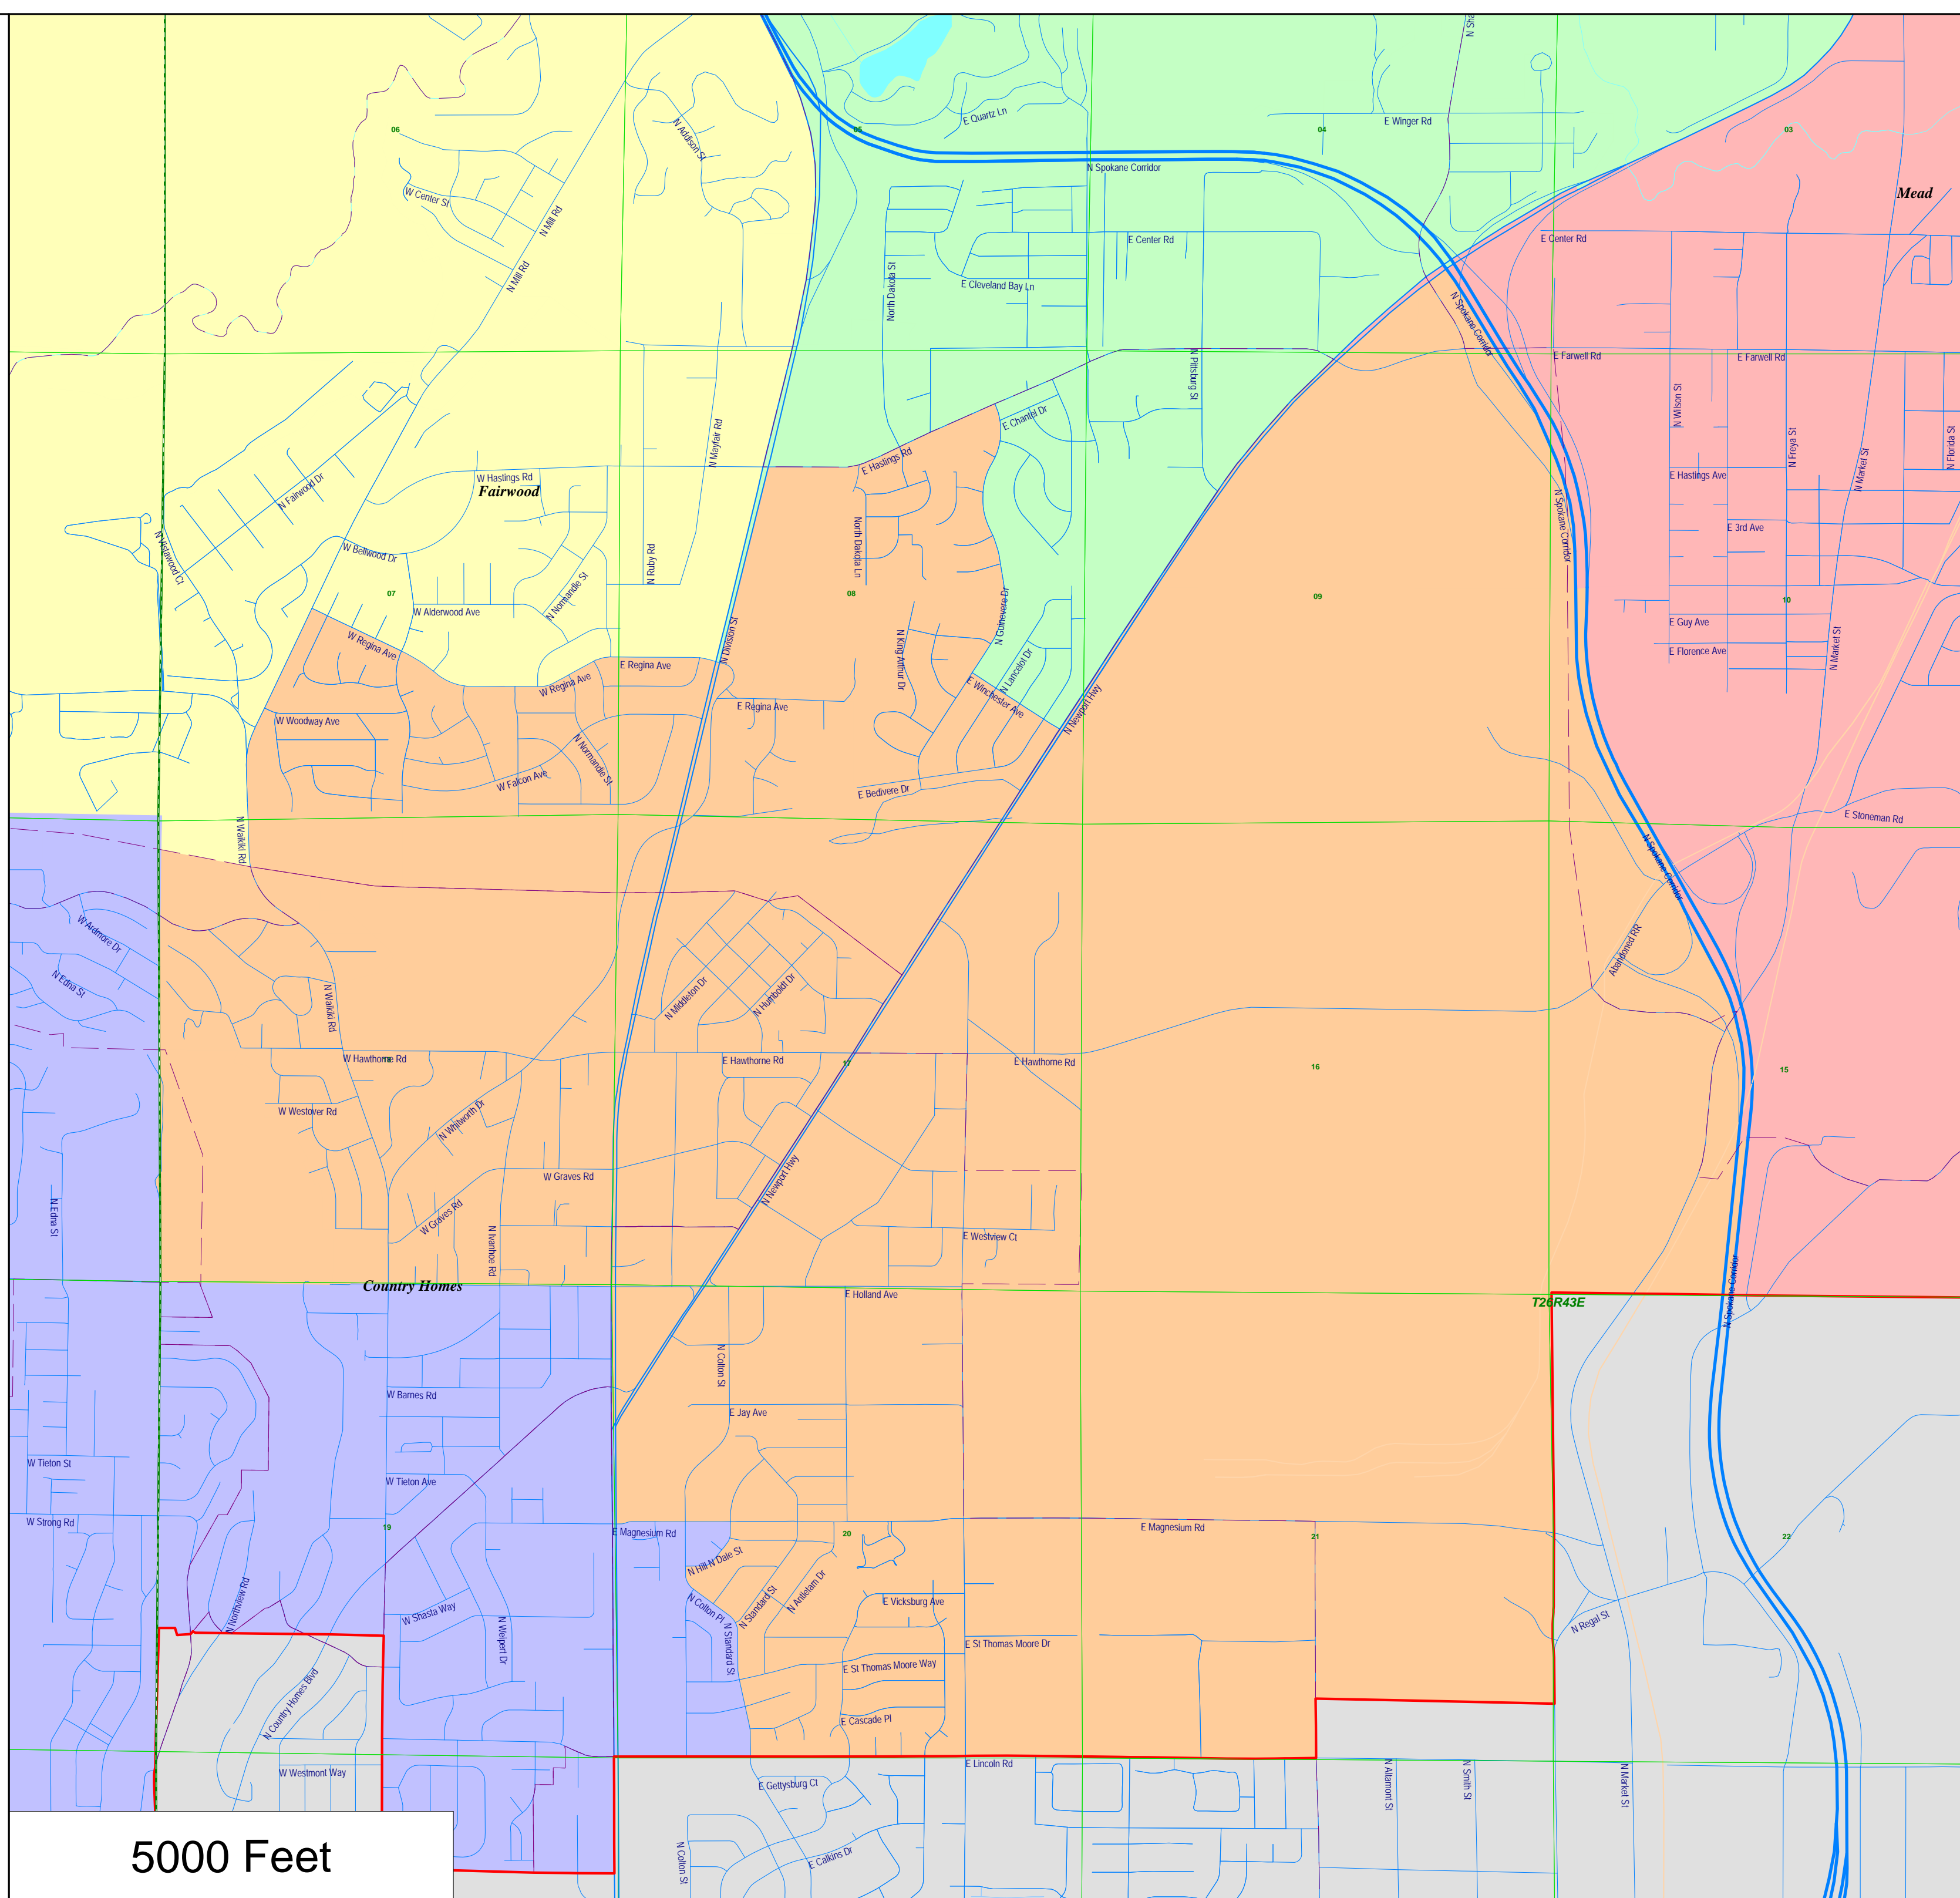

Mead School District -
Proposed Board Districts
as Approximated Using
Census 2020 Geography

- 1st District
- 2nd District
- 3rd District
- 4th District
- 5th District

City Limits

District Outline

Sectional Centers

Townships

5000 Feet