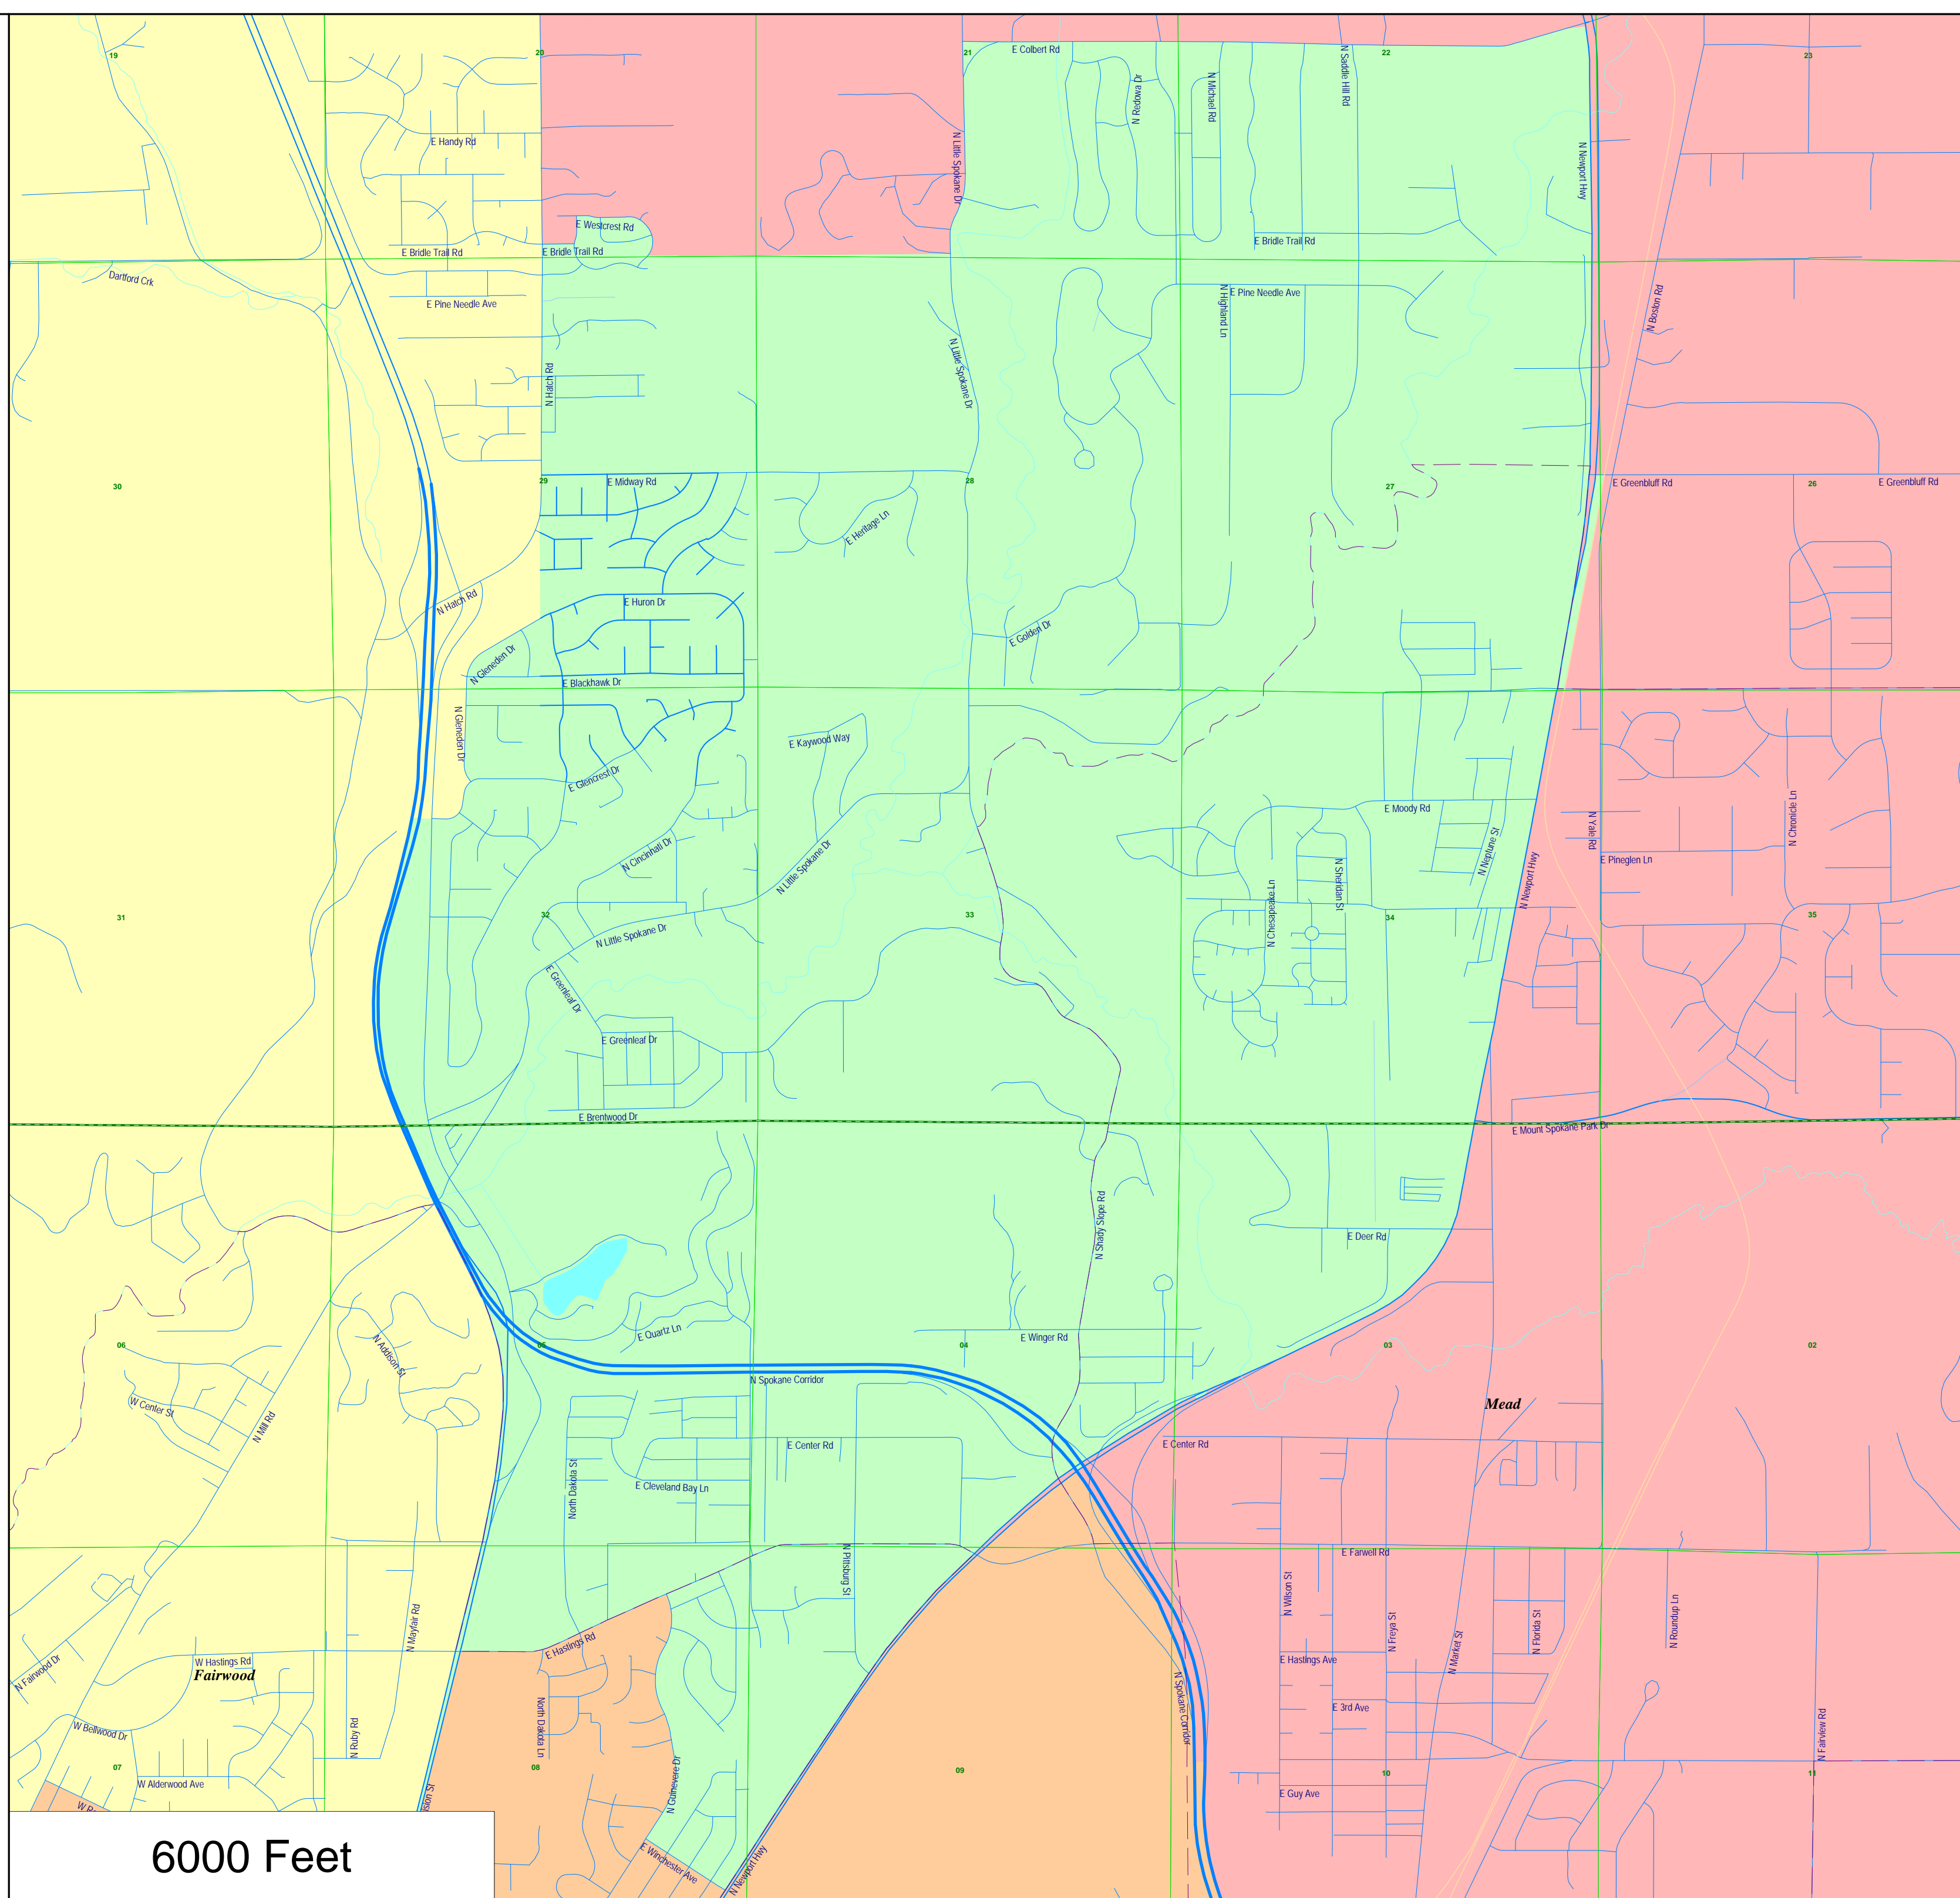

Townships 

5 Miles

Mead School District -
Proposed Board Districts
as Approximated Using
Census 2020 Geography

- 1st District
- 2nd District
- 3rd District
- 4th District
- 5th District

City Limits

District Outline

Sectional Centers

Townships

2 Miles

Mead School District - Proposed Board Districts as Approximated Using Census 2020 Geography

- 1st District
- 2nd District
- 3rd District
- 5th District

City Limits

District Outline

Sectional Centers

Townships

6000 Feet

Mead School District -
Proposed Board Districts
as Approximated Using
Census 2020 Geography

-  1st District
-  2nd District
-  3rd District
-  4th District
-  5th District

City Limits

District Outline

Sectional Centers

Townships

5 Miles