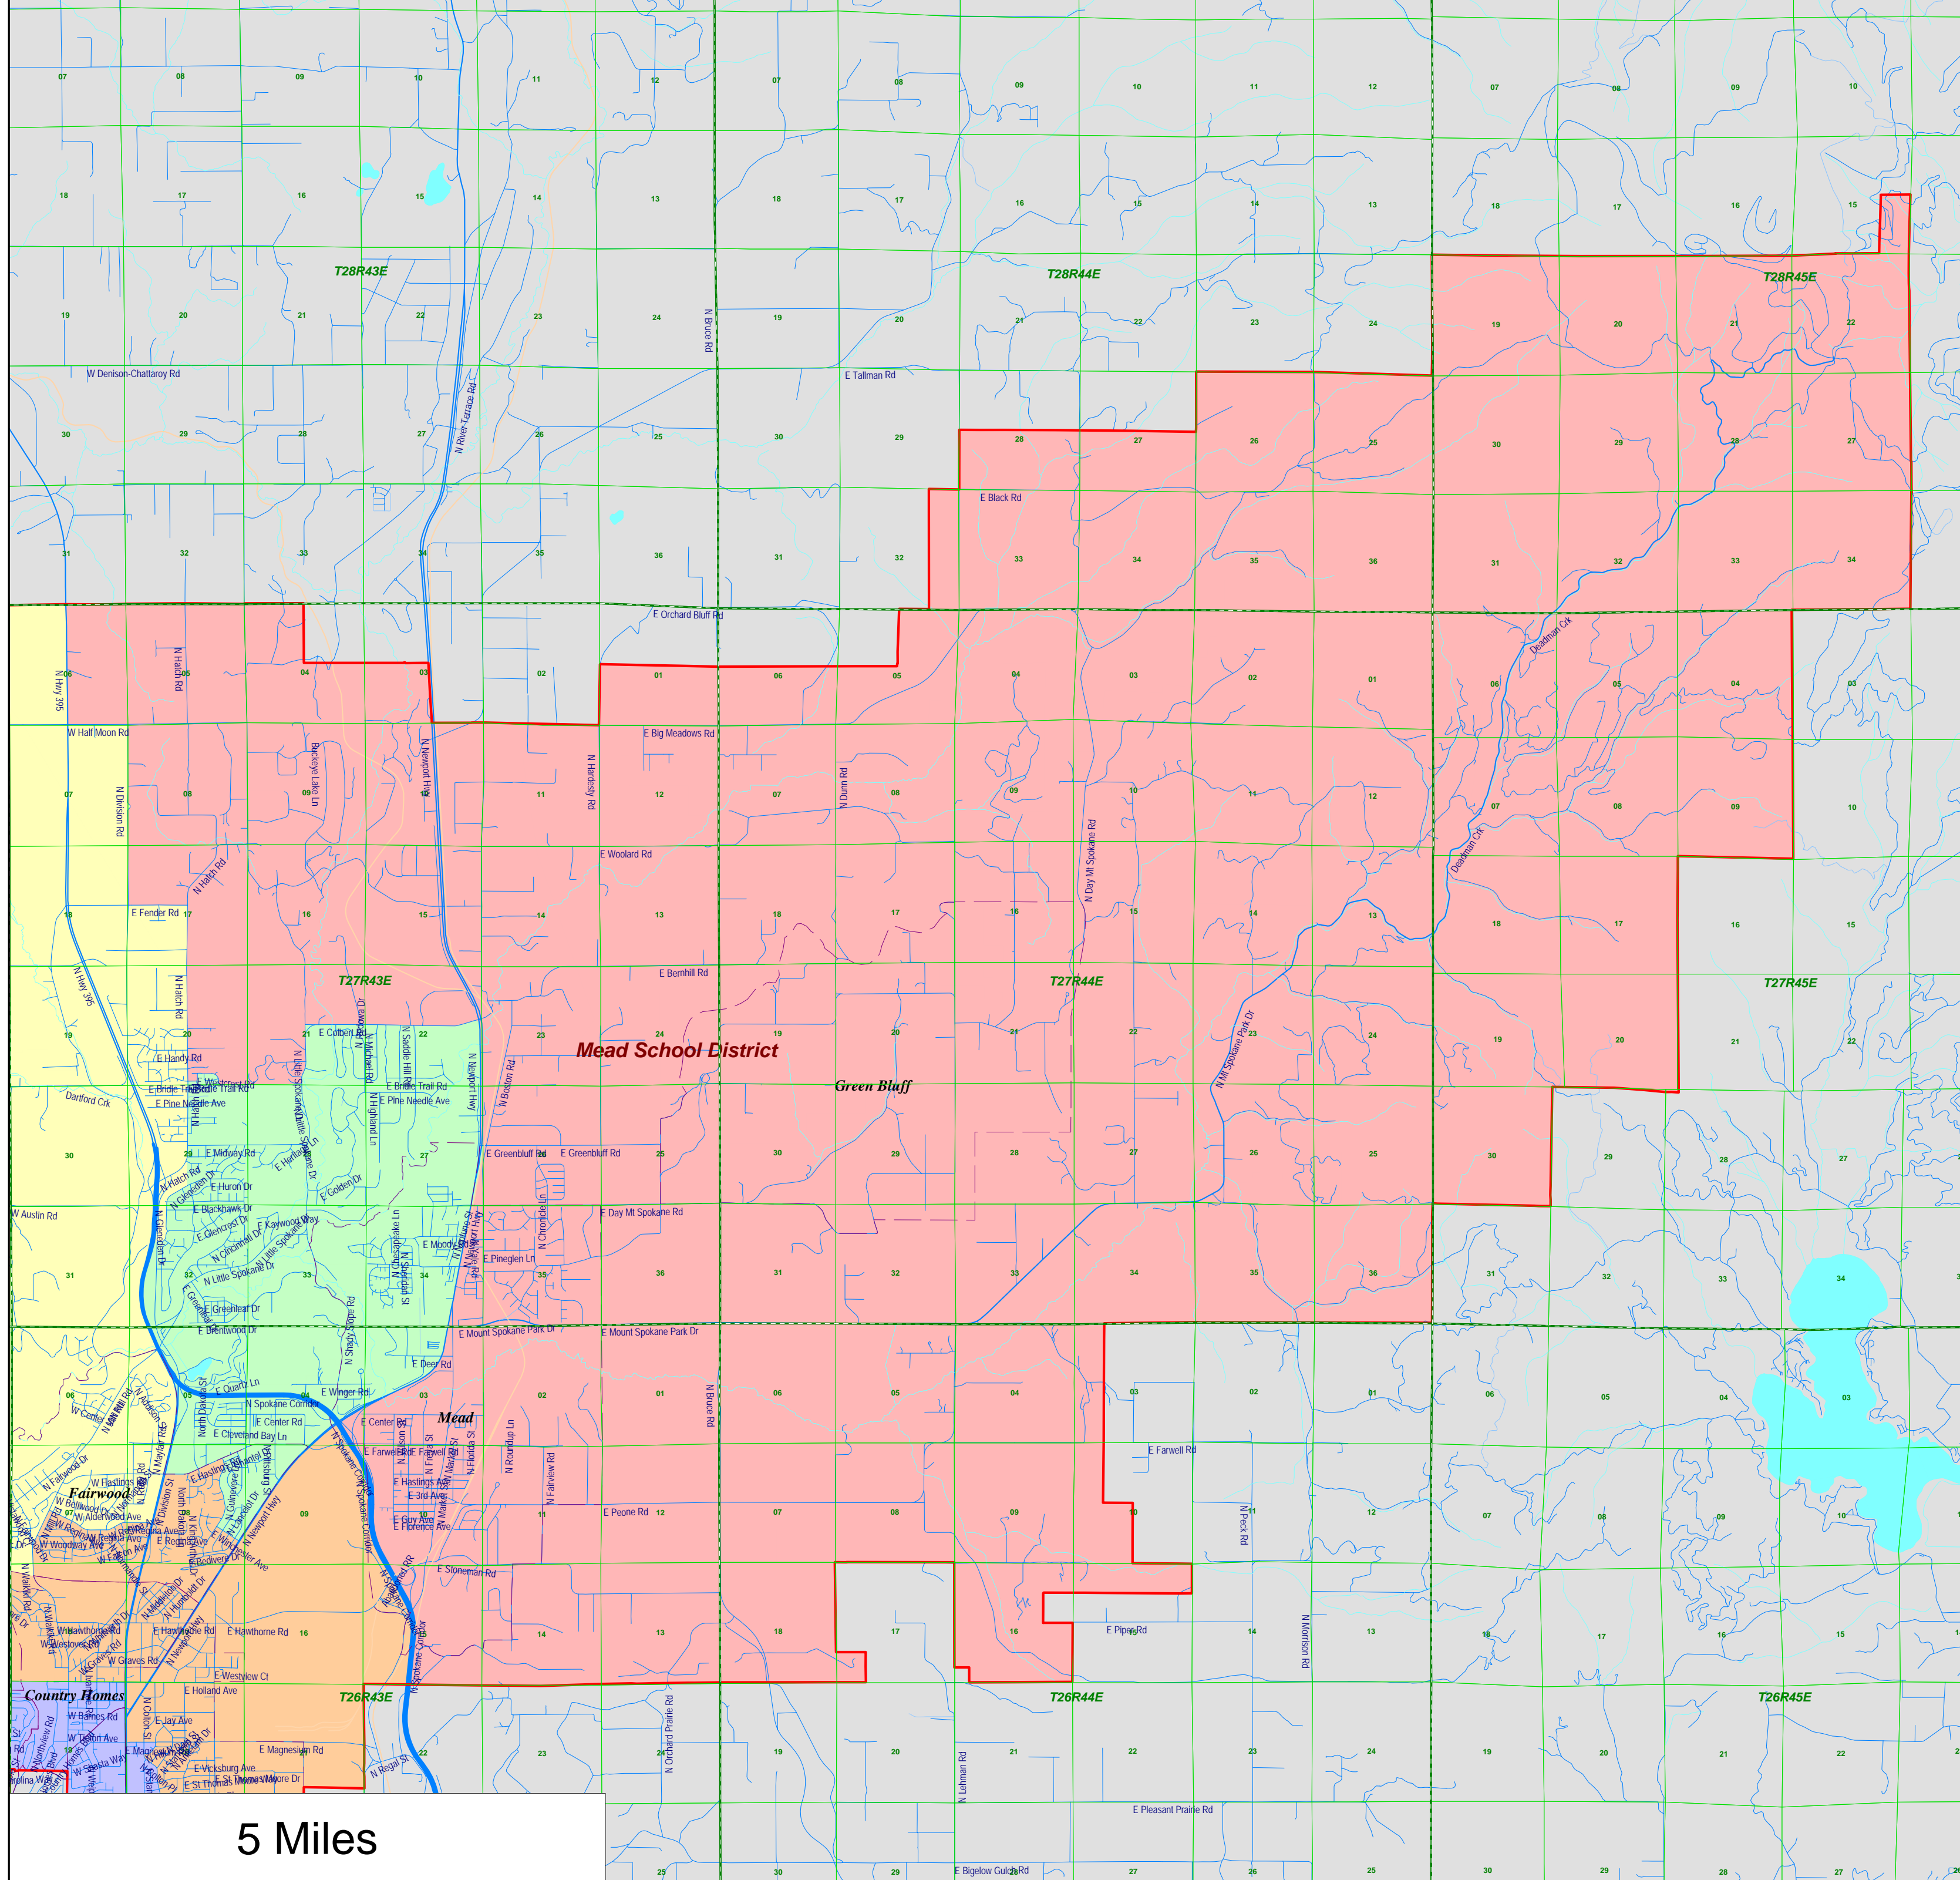

Townships 

5 Miles

Mead School District -
Proposed Board Districts
as Approximated Using
Census 2020 Geography

- 1st District
- 2nd District
- 3rd District
- 4th District
- 5th District

City Limits

District Outline

City Limits 

District Outline 

Sectional Centers 

Townships 

5000 Feet

Mead School District - Proposed Board Districts as Approximated Using Census 2020 Geography

- 1st District
- 2nd District
- 3rd District
- 4th District

City Limits

District Outline

Sectional Centers

Townships

5000 Feet

Mead School District -
Proposed Board Districts
as Approximated Using
Census 2020 Geography

- 1st District
- 2nd District
- 3rd District
- 4th District
- 5th District

City Limits

District Outline

Sectional Centers

Townships

5 Miles