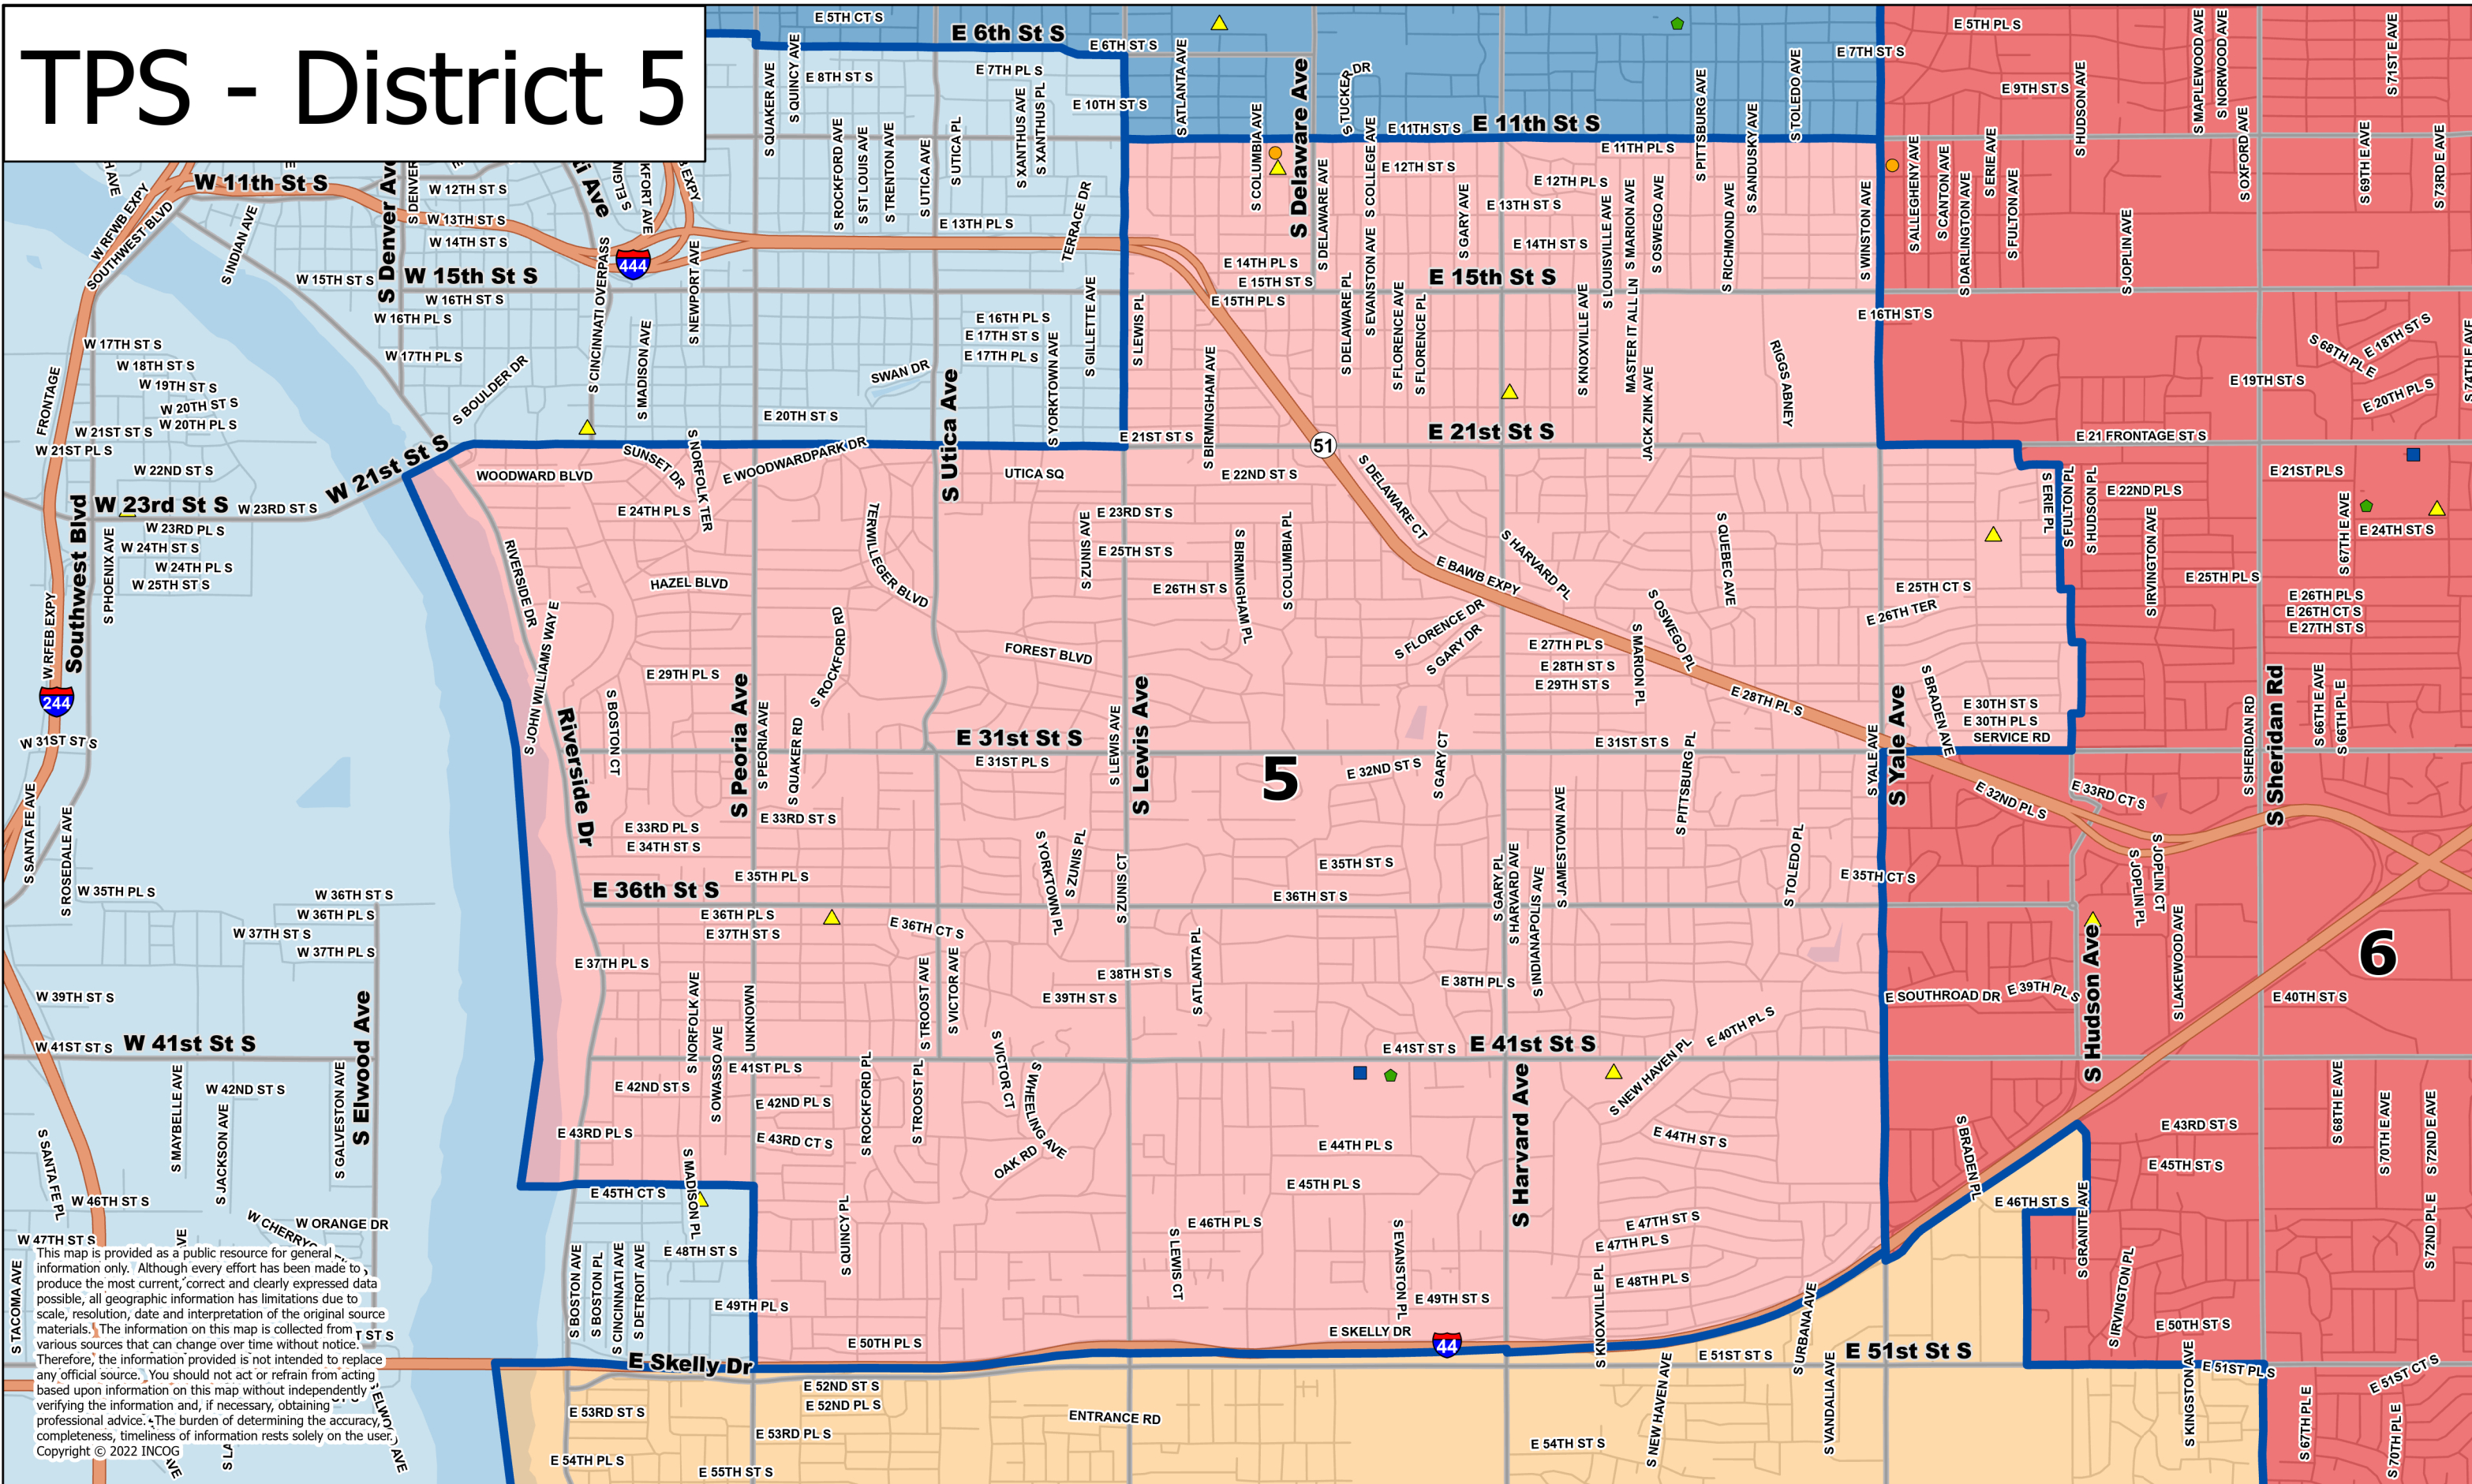

TPS - District 5

This map is provided as a public resource for general information only. Although every effort has been made to produce the most current, correct and clearly expressed data possible, all geographic information has limitations due to scale, resolution, date and interpretation of the original source materials. The information on this map is collected from various sources that can change over time without notice. Therefore, the information provided is not intended to replace any official source. You should not act or refrain from acting based upon information on this map without independently verifying the information and, if necessary, obtaining professional advice. The burden of determining the accuracy, completeness, timeliness of information rests solely on the user. Copyright © 2022 INCOG

Current Time: 12/15/2022 4:19 PM
 Source: INCOG; US Bureau of the Census PL94-171
 Redistricting Data File 2020

Board District	4	Board District Boundary	Water Bodies	Charter School
1	5	Highways	Elementary School	Specialty School
2	6	Major Arterials	Middle School	
3	7	Streets	High School	

Plan adopted by the Tulsa Public School Board on 12-12-2022

0 0.52 1.04 Miles