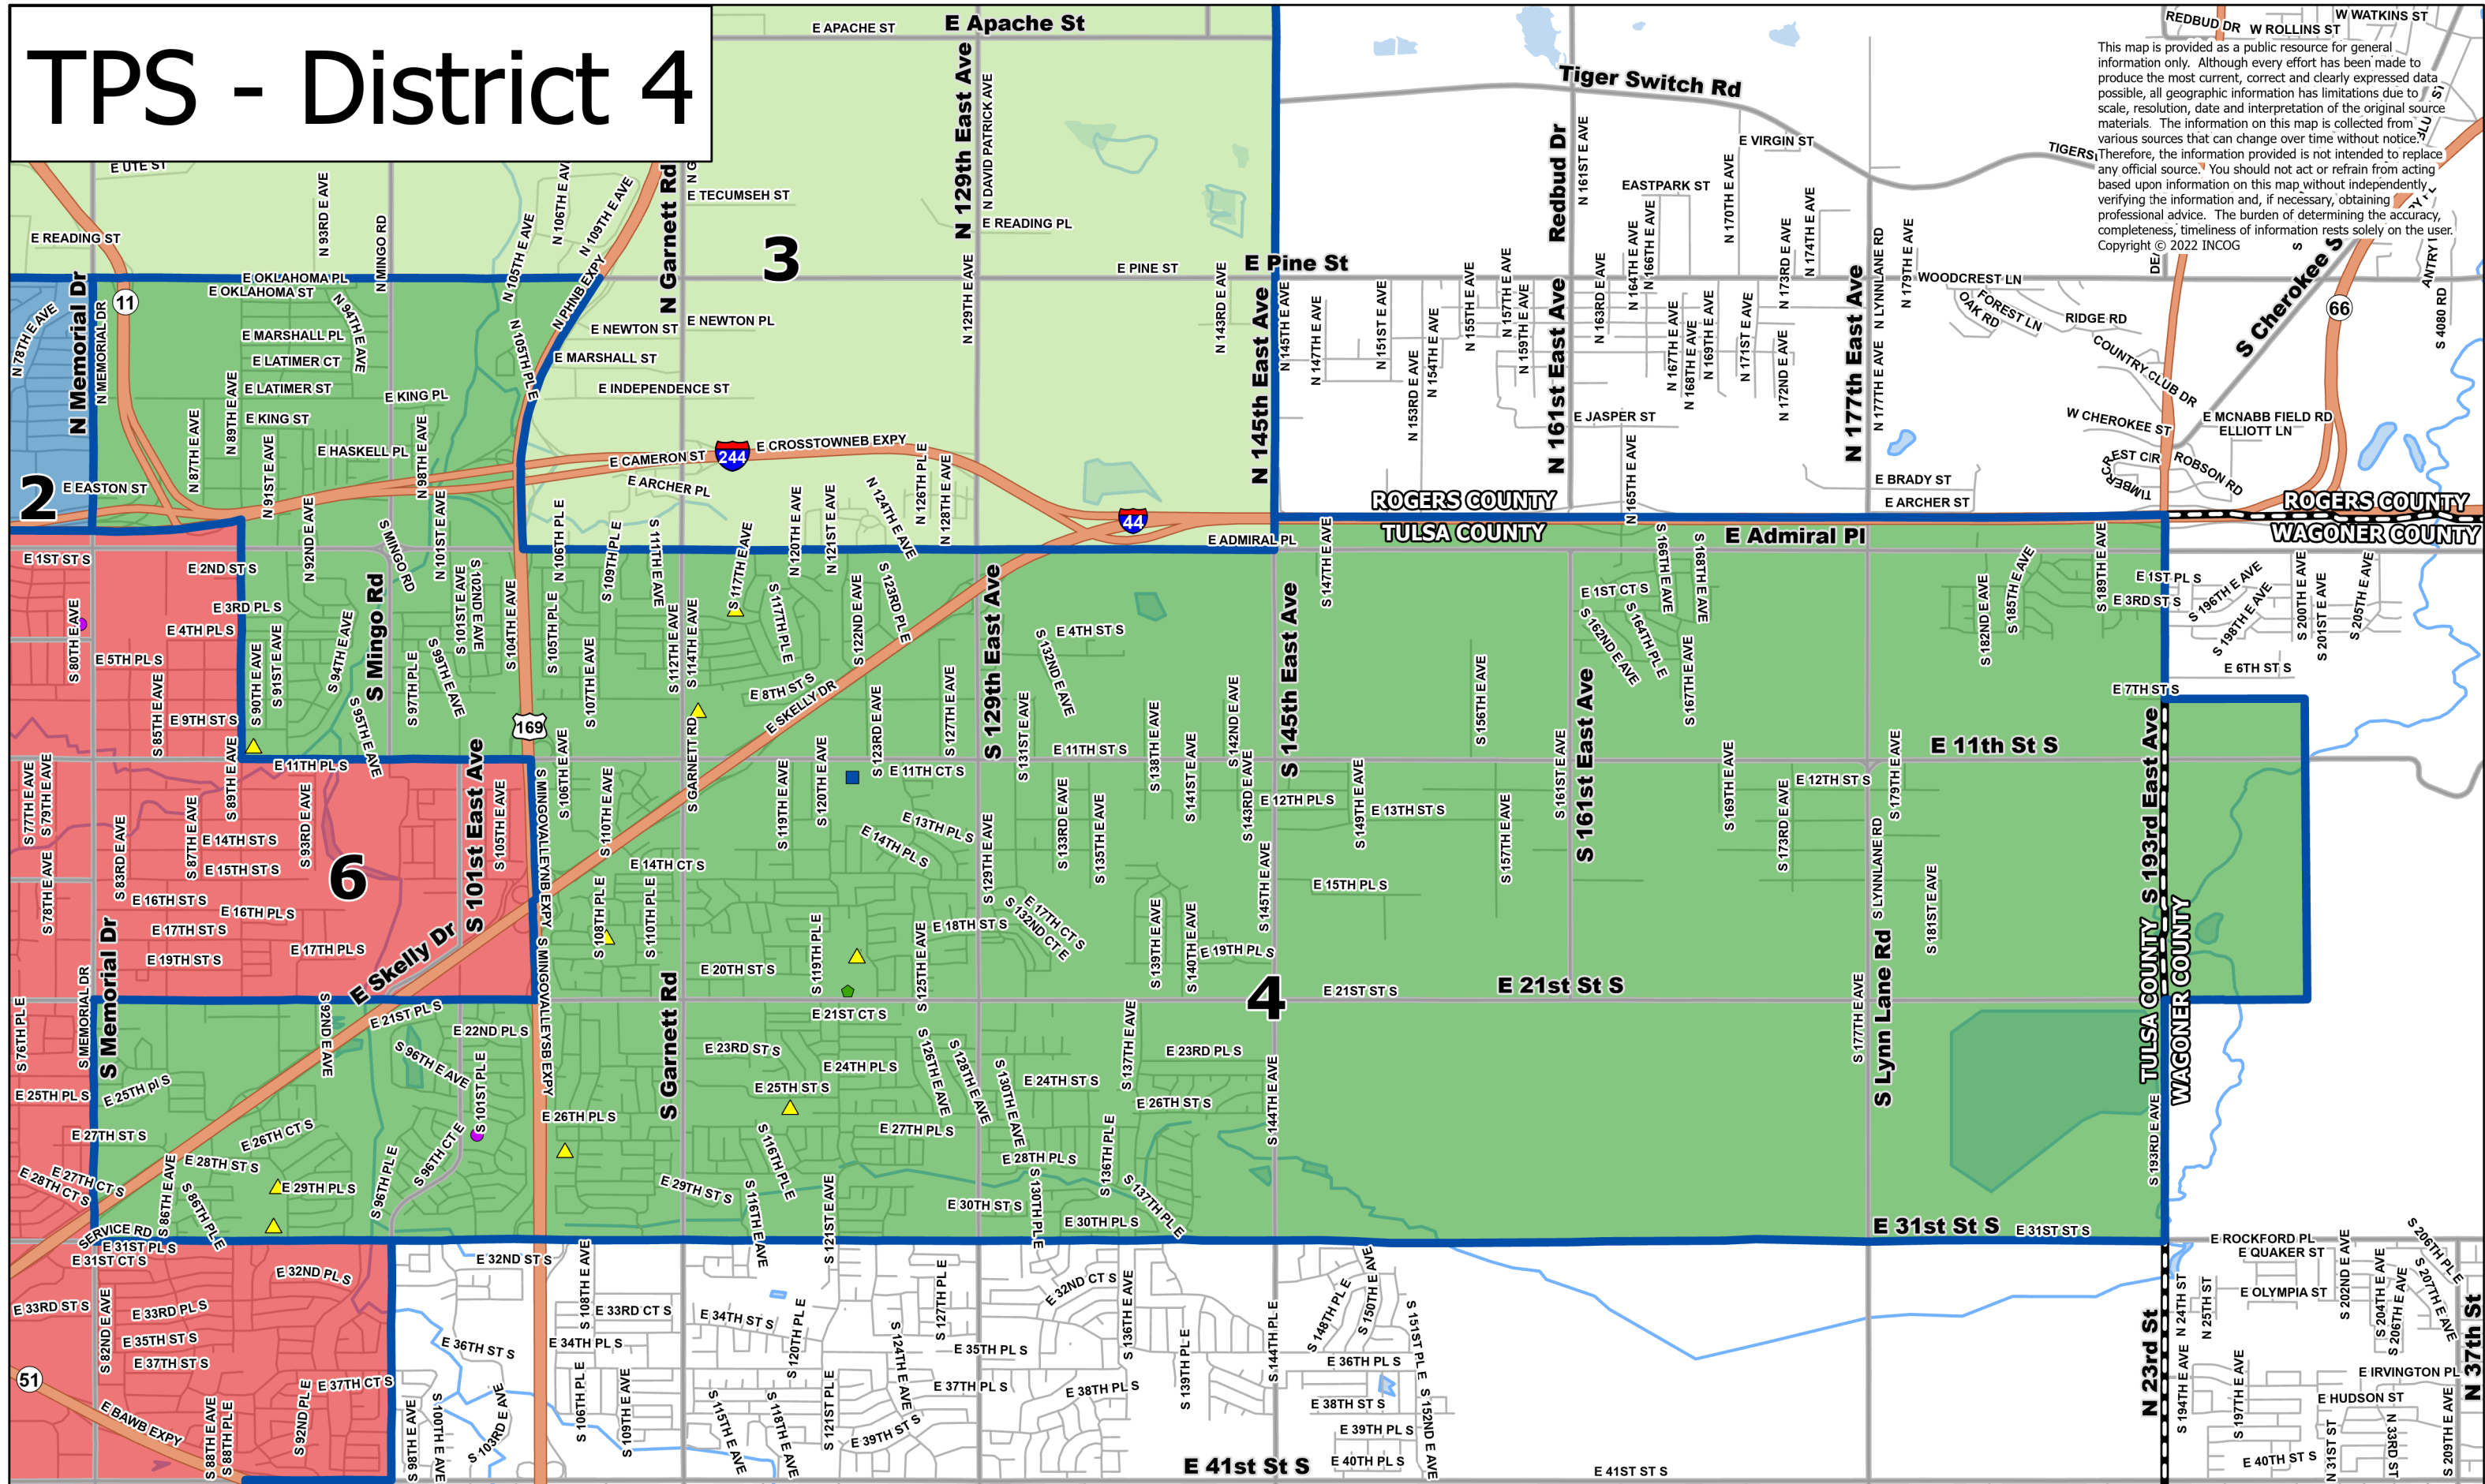

TPS - District 4

This map is provided as a public resource for general information only. Although every effort has been made to produce the most current, correct and clearly expressed data possible, all geographic information has limitations due to scale, resolution, date and interpretation of the original source materials. The information on this map is collected from various sources that can change over time without notice. Therefore, the information provided is not intended to replace any official source. You should not act or refrain from acting based upon information on this map without independently verifying the information and, if necessary, obtaining professional advice. The burden of determining the accuracy, completeness, timeliness of information rests solely on the user. Copyright © 2022 INCOG

Current Time: 12/15/2022 4:25 PM
 Source: INCOG; US Bureau of the Census PL94-171
 Redistricting Data File 2020

Board Districts

- 4
- 5
- 6
- 7

- Board District Boundary
- Highways
- Major Arterials
- Streets

- Water Bodies
- Streams
- Elementary School
- Middle School

- High School
- Charter School
- Specialty School

Plan adopted by the Tulsa Public School Board on 12-12-2022