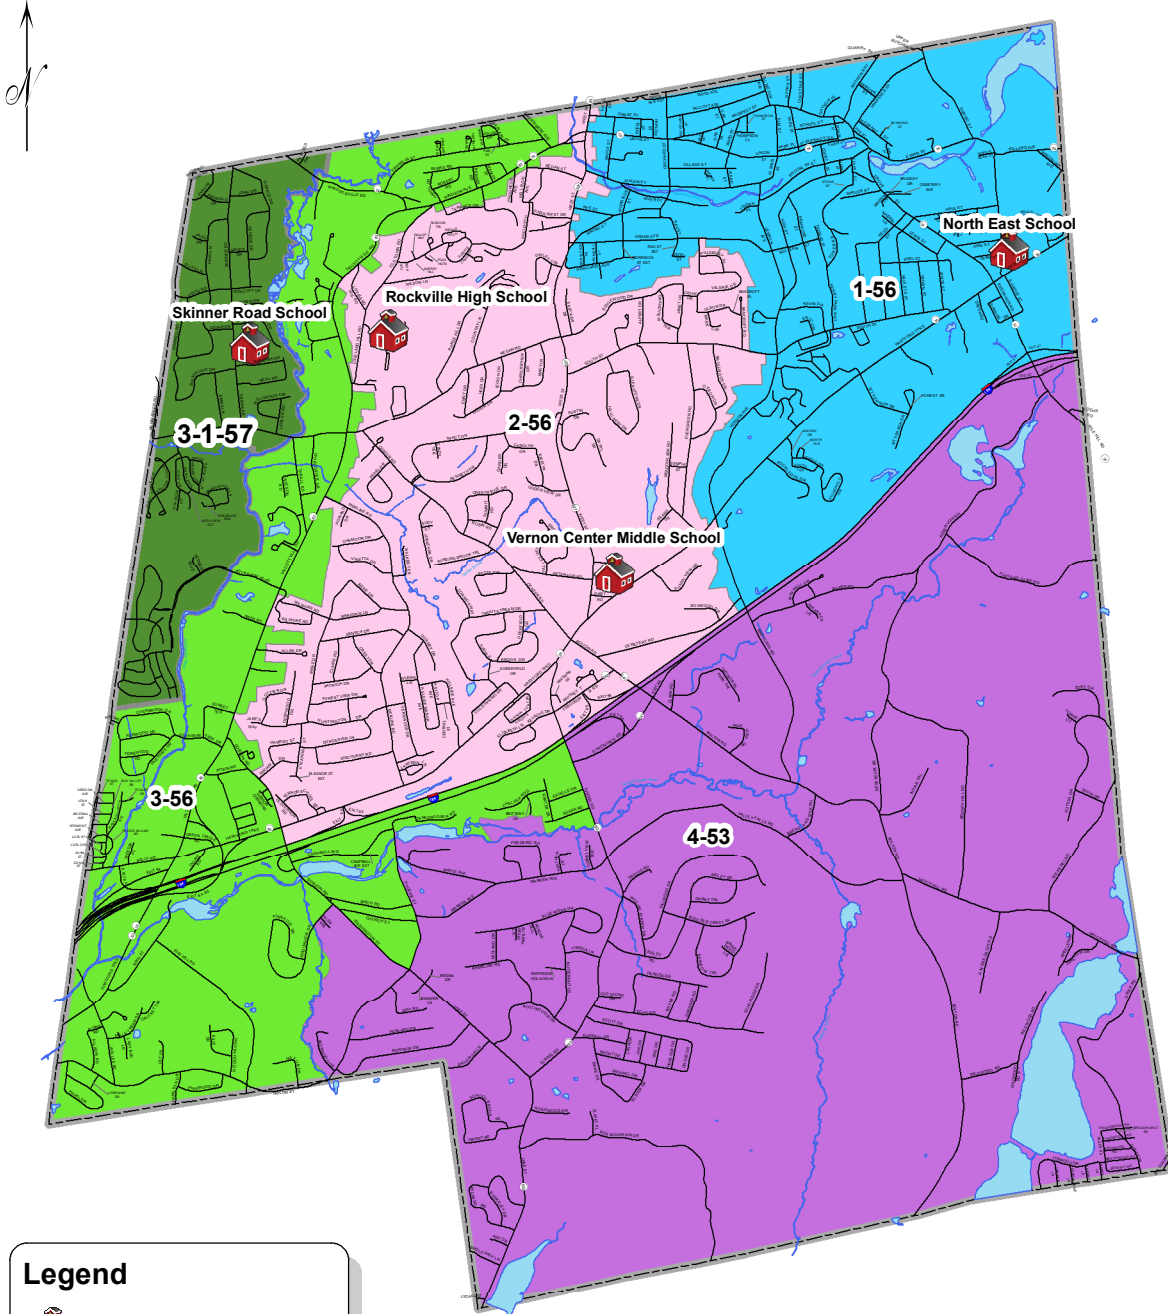

Town of Vernon Voting Districts 2022

Legend

Polling Locations

Districts

1 - Northeast School

2 - Rockville High School

3 - Skinner Road School

3-1 Skinner Road School

4 - Vernon Center Middle

This map was created by The
Town of Vernon GIS Dept

4/20/22

This map is for information only and its
utilization and verification shall be the sole
responsibility of the user.

No warranty, expressed or implied, is made
by the Town of Vernon as to the accuracy or
completeness of this map nor shall the fact of
distribution constitute any such warranty.