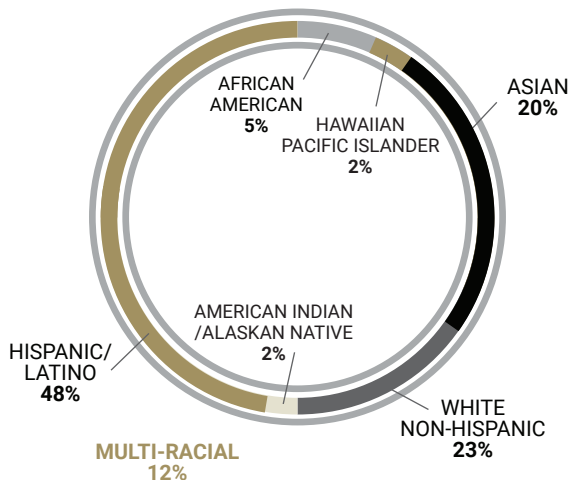

HISPANIC/
LATINO
48%

MULTI-RACIAL
12%

WHITE
NON-HISPANIC
23%

AMERICAN INDIAN
/ALASKAN NATIVE
2%

AFRICAN
AMERICAN
5%

HAWAIIAN
PACIFIC ISLANDER
2%

ASIAN
20%

LEADERSHIP TEAM

STEPHEN WALSWICK '02
Principal/Interim President

NANCY BYRNE
Senior Director of Advancement

VINCENT GIRARDI
Director of Admissions

MATTHEW MARRUJO '07
Director of Athletics

BRENDAN RONAN
Assistant Principal Catholic Identity

JIM WELCH '79
Chief Financial Officer

NANCY WINDISCH
Assistant Principal of Academics

COUNSELING TEAM

HILARY RECKNOR
Sr. Director of Counseling
(A-G, 10TH -12th)
hrecknor@servitehs.org
714-774-7575 ext. 1156

AMY BOWMAN
Counselor (Freshmen)
abowman@servitehs.org
714-774-7575 ext. 1133

CAROLINE TRAN-RYAN
Counselor (H-P 10th - 12th)
ctranryan@servitehs.org
714-774-7575 ext. 1174

OSCAR GONZALEZ
Counselor (Q-Z 10th - 12th)
ogonzalez@servitehs.org
714-774-7575 ext. 1457

ANDREA VALENZUELA
Registrar
avalenzuela@servitehs.org
714-774-7575 ext. 1134

16:1

FACULTY/STUDENT
RATIO

21

AVERAGE
CLASS SIZE

290+

LEADERSHIP POSITIONS HELD
BY SERVITE STUDENTS

27,800

HOURS OF COMMUNITY SERVICE
COMPLETED EACH YEAR