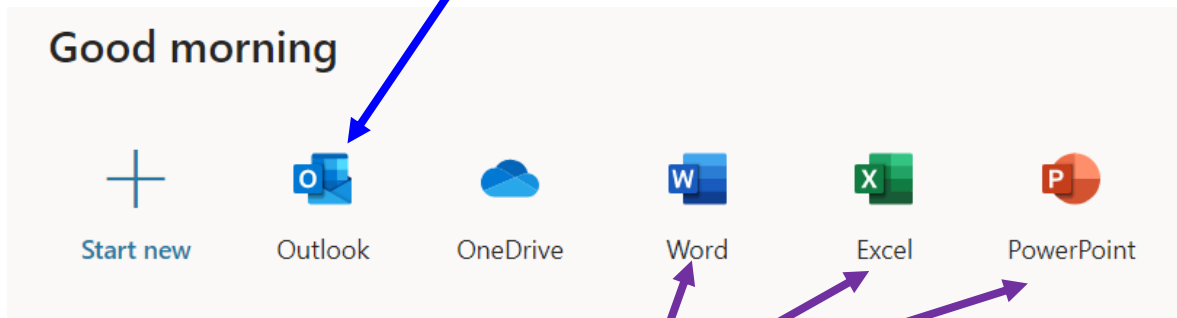

Enter password

[Forgot my password](#)

Sign in

Sign in/Login:

[username@student.beattitech.com](https://portal.office.com)

Password: [Same school password that you created](#)

You can click on Outlook to access your e-mails from your teacher.