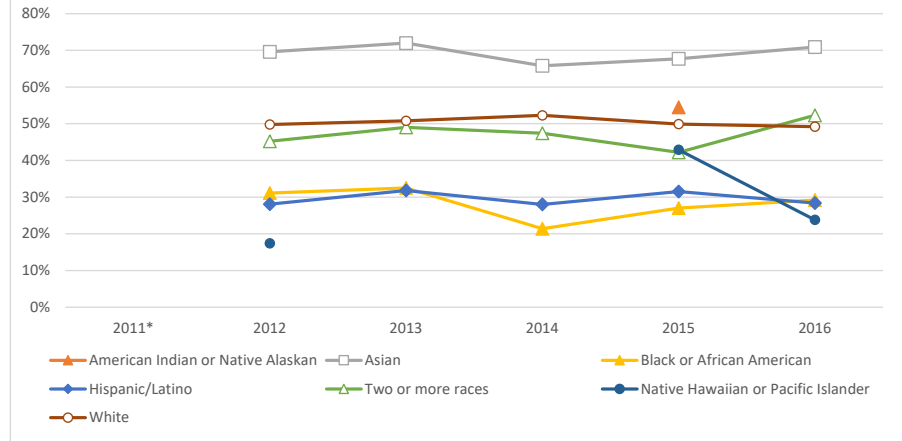

Percent of BSD High School Graduates With Associate's Degrees or Higher Within 6 Years

Percent of BSD High School Graduates with Associate's Degrees or Higher Within 6 Years

BSD Graduates With an Associate's

Race/ Ethnicity	2011*	2012	2013	2014	2015	2016
American Indian or Native Alaskan					55%	
Asian		70%	72%	66%	68%	71%
Black or African American		31%	33%	21%	27%	29%
Hispanic/Latino		28%	32%	28%	32%	28%
Two or more races		45%	49%	47%	42%	52%
Native Hawaiian or Pacific Islander		17%			43%	24%
White		50%	51%	52%	50%	49%