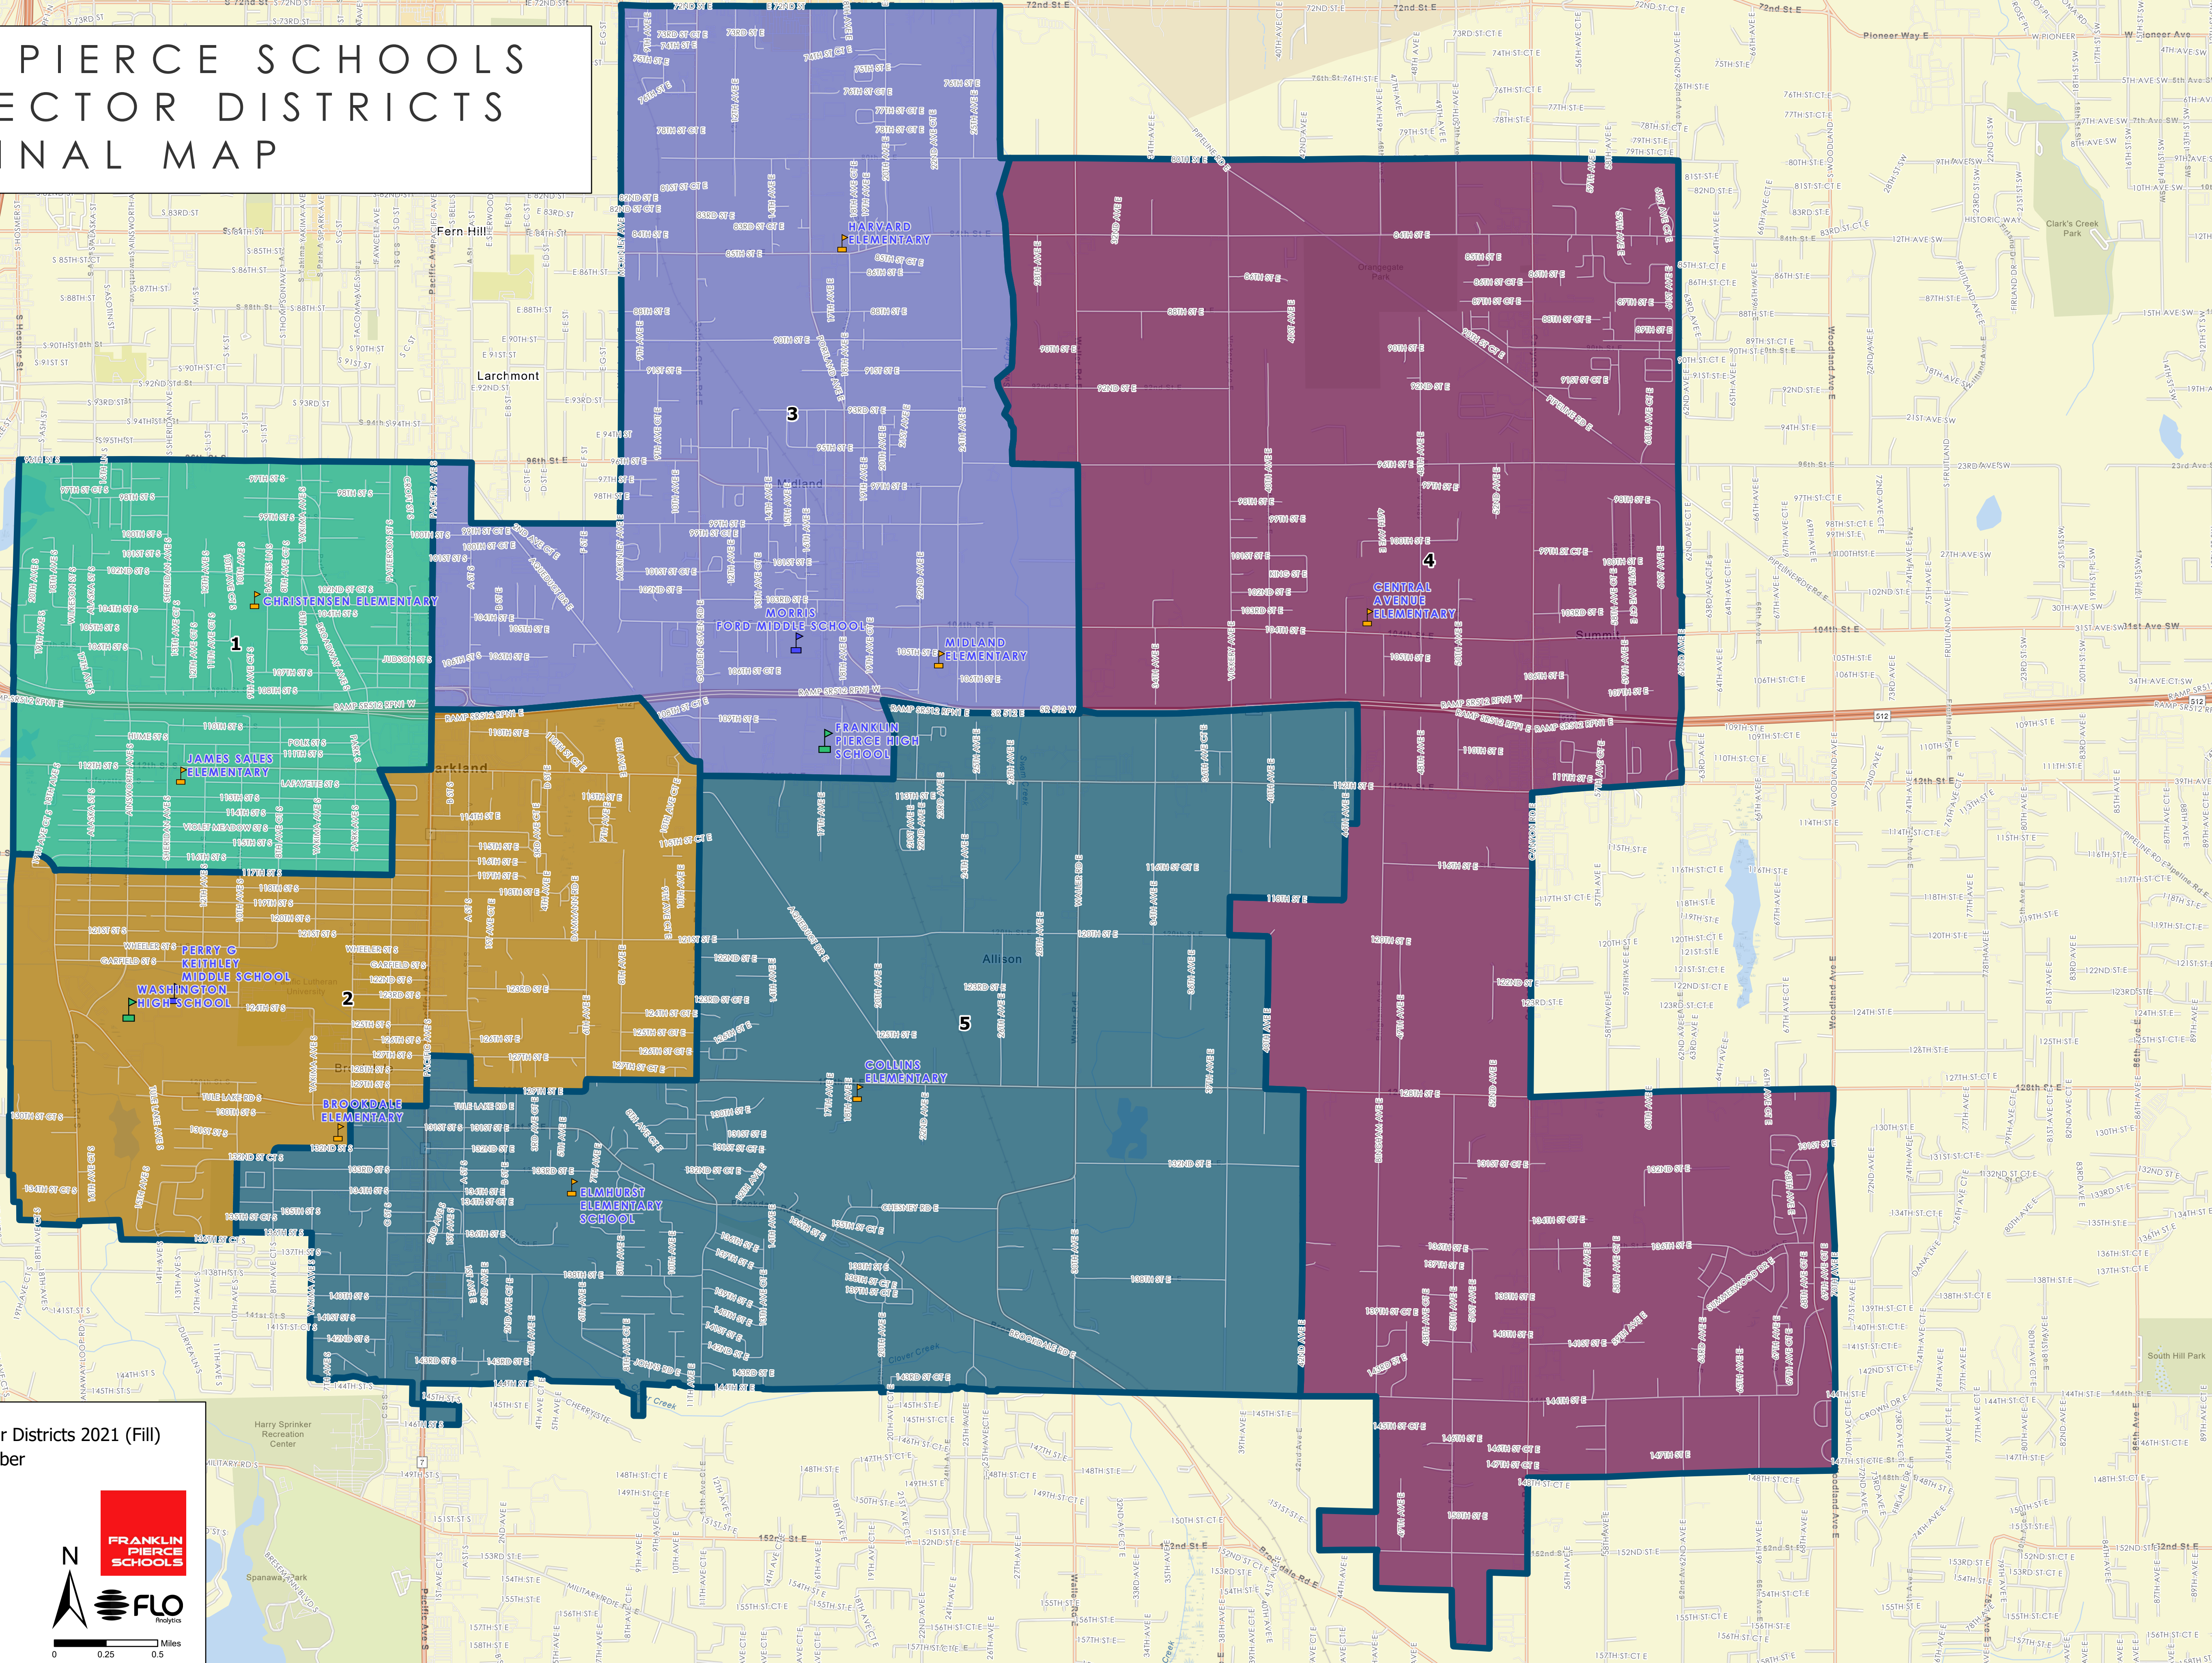

FRANKLIN PIERCE SCHOOLS 2021 DIRECTOR DISTRICTS FINAL MAP

School Locations

- ES (Elementary School) - Yellow triangle
- HS (High School) - Green triangle
- MS (Middle School) - Blue triangle
- Final Director Districts 2021 (Line) - Blue outline

Final Director Districts 2021 (Fill)

- District 1 - Green
- District 2 - Brown
- District 3 - Purple
- District 4 - Dark Purple
- District 5 - Teal

FRANKLIN PIERCE SCHOOLS

FLO
Puyallup

0 0.25 0.5 Miles

N