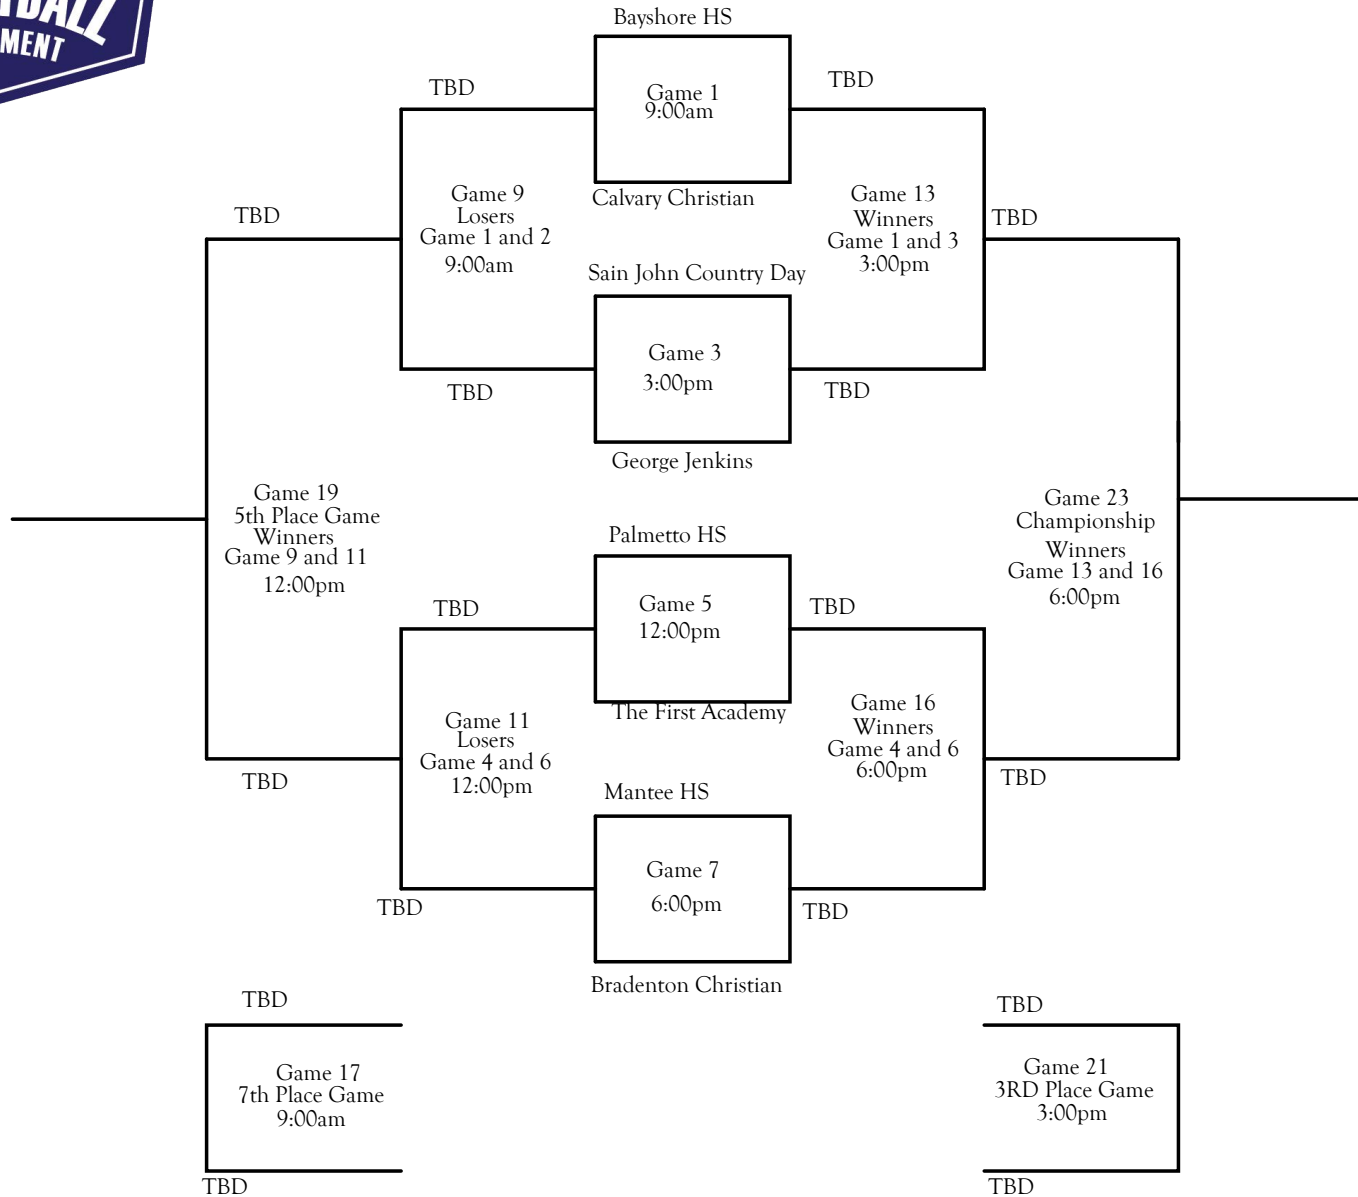

Girl's Bracket

CONSOLATION BRACKET

Dec 30
DAY 3

Dec 29
DAY 2

Dec 28
DAY 1

WINNERS BRACKET

Dec 29
DAY 2

Dec 30
DAY 3

TOP TEAMS ON THE BRACKET ARE THE HOME TEAMS