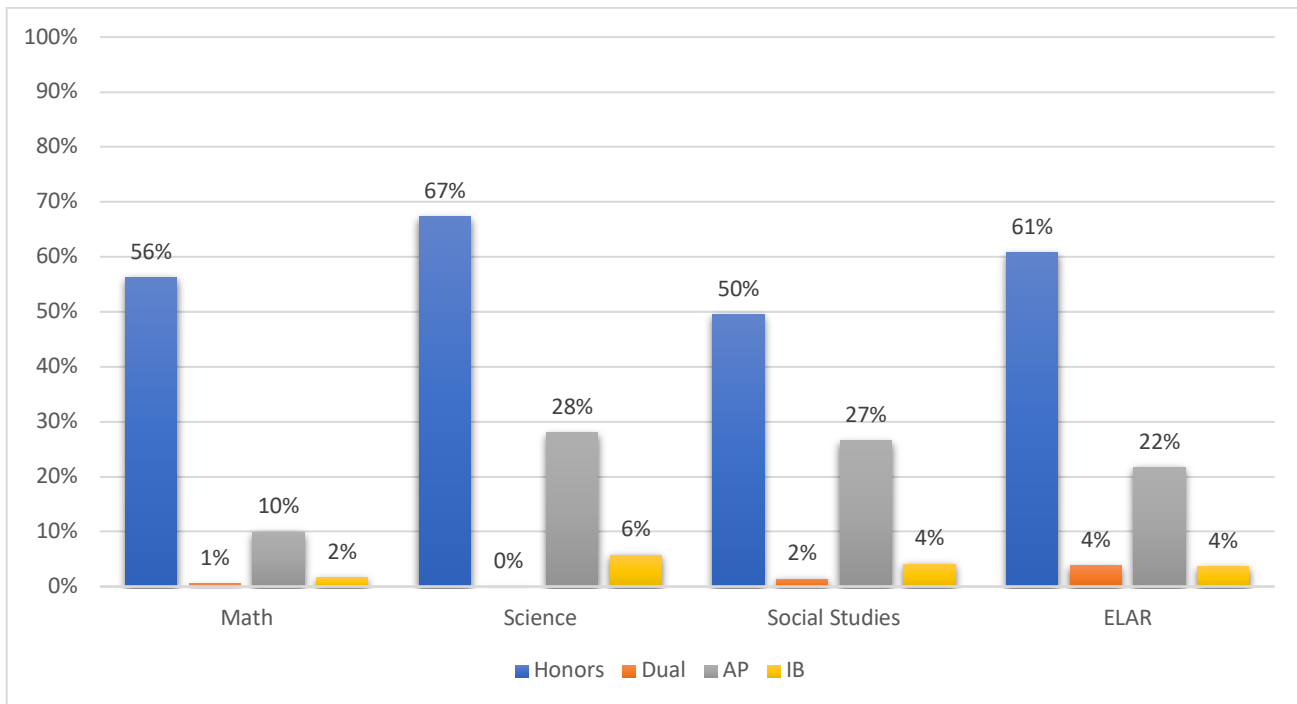

Always Innovating

**South
Texas ISD**

RIO GRANDE VALLEY | GRADES 6-12

100 MED HIGH DR., MERCEDES, TX 78570

P: 956.565.2454

STISD.NET

STISD Student Enrollment in Honors, Dual, AP, and IB by Department

Dept	Honors	Dual	AP	IB
Math	2,405	23	425	75
Science	2,918	-	1,216	252
Social Studies	2,553	78	1,372	218
ELAR	2,581	168	924	160
CTE	50	-	191	22
Elective	1,191	22	42	193

STISD Student Enrollment in Honors, Dual, AP, and IB compared to All Students in Core Content Areas