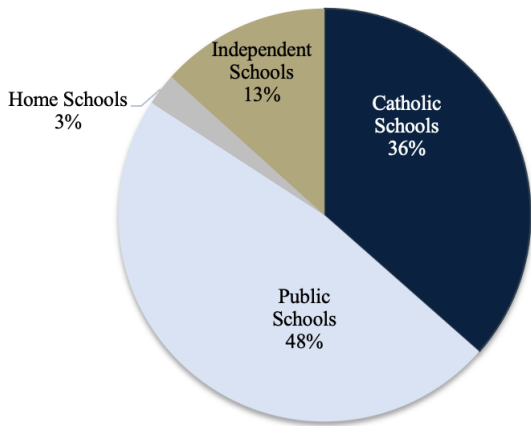

**POPE JOHN PAUL II
PREPARATORY SCHOOL**

117 Caldwell Drive • Hendersonville, TN 37075 • 615-822-2375 • popeprep.org

Faith Leads Us Beyond Ourselves.

Inspired by faith, Pope John Paul II Preparatory School prepares students to be strong in mind, body, character, and spirit for lives of learning and service according to the Gospel.

School and Community

Pope John Paul II Preparatory School is a grade 6-12 school sponsored by the Catholic Diocese of Nashville, Tennessee. Pope Prep’s program offers a demanding college preparatory curriculum for Catholic and non-Catholic students from over 55 zip codes in both middle Tennessee and Kentucky. The school opened in August 2002 and graduated its first class in May 2005. Total enrollment is 775 grades 6-12 and 522 in grades 9-12. The middle school welcomed its inaugural class in the fall of 2021. The campus sits on 66 acres in Hendersonville, a rapidly growing suburb just north of Metropolitan Nashville.

- Students in Grades 9-12 522
- Teaching Faculty 66
- Student-teacher ratio 12:1
- % of faculty holding a master's degree or higher 80%
- Students of Color 22%
- Catholic Students 52%
- Students Receiving Financial Aid 28%

Accreditation

Southern Association of Independent Schools
Cognia (Formerly the Southern Association of Colleges and Schools)

Class Rank Information

There are **130 students enrolled in the Class of 2023**. In an effort to promote a cooperative learning environment and to mitigate unhealthy competition among students, the school **does not report student rank in class**.

Karen Phillips
Interim Head of School

Andrew Griffith
Associate Head of School for
Academics

Erin Springstead
Director of Counseling
615-590-6048
erin.springstead@popeprep.org

Kelly Hogan
School Counselor
615-590-6046
kelly.hogan@popeprep.org

Karen Brown
Registrar
karen.brown@popeprep.org

Admissions
admissions@popeprep.org

Graduation Requirements

English (4)	Fine Arts (1)
Mathematics (4)	PE (1)
Science (3)	
Social Studies (3)	
Theology (4)	
Foreign Language (2)	
Innovation & Entrepreneurship (1)*	

*May be replaced with an additional year of Fine Arts

Each year at Pope Prep, students complete eight credits.