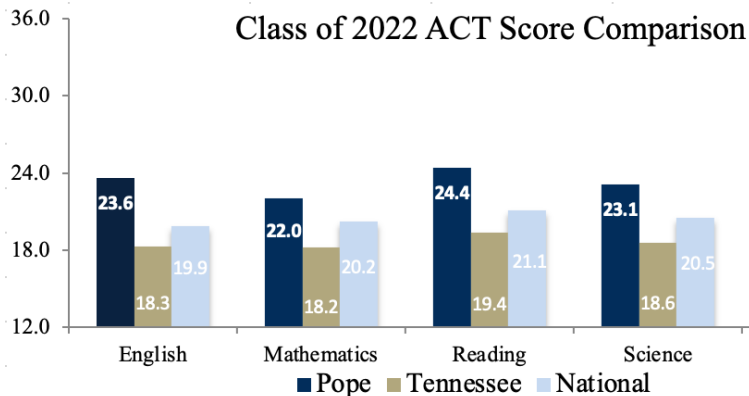

Class of 2022 ACT Scores

	Middle 50%	Mean
English	20-27	23.6
Math	18-26	22.0
Reading	20-29	24.4
Science	21-25	23.1
Composite	20-27	23.5

119 students

2019-2022 ACT Scores

	Middle 50%	Mean
English	20-29	24.5
Math	18-26	22.6
Reading	20-30	24.7
Science	21-26	23.4
Composite	20-28	24.0

508 students

Because Tennessee is an ACT-dominant state, the majority of our seniors choose not to take the SAT. For this reason, we include ACT data only to give the most accurate view of the entire class.

Transportation

Our students come from over 162 feeder schools in Middle Tennessee and Kentucky. Pope Prep provides six bus routes, including as far as Bowling Green, Kentucky, to accommodate the needs of our students, and to ensure that transportation is not a barrier for those who wish to attend. Our bus system also allows those without transportation to participate in after school activities.

Post-Secondary Plans

The 135 graduates of the Class of 2022 were accepted to 129 different colleges. They enrolled in 56 different colleges in 24 states and 2 countries. They earned a collective $13,367,608 in scholarship. Fifty-Five percent of students will be attending an in-state institution and 45% will be attending an out of state institution.

Hand in Hand Options

The Hand in Hand program provides students with intellectual and developmental disabilities the opportunity for full inclusion and a Catholic education. Pope Prep students have the option to serve as trained mentors to provide support, assist teachers, and work with their Hand in Hand mentor to build a relationship around friendly learning.

Internships

Students who are interested in gaining real world experience can apply to complete an internship. This program requires an additional commitment outside of the school day. Students work to develop their interests and job skills.

Knights Success Program

The Knights Success Program coordinates academic support and accommodations. Through the course students learn accountability, create strategies to succeed, and learn to recognize their individual learning style.

- 24 Varsity and 13 JV Sports
- 4 Art Concentrations: Choral, Theatrical, Visual, Instrumental
- 20+ Clubs and Student Organizations

House System

The Pope Prep House System consists of six different houses - Clement, Gregory, John, Leo, Peter, and Pius. Students are assigned to a house upon enrollment and remain in that house through graduation. The House System creates smaller communities within the school to encourage friendship, promote school spirit, and develop student leadership. The student-led House Council works with faculty to plan social events, school spirit days, and acts as a form of student government.