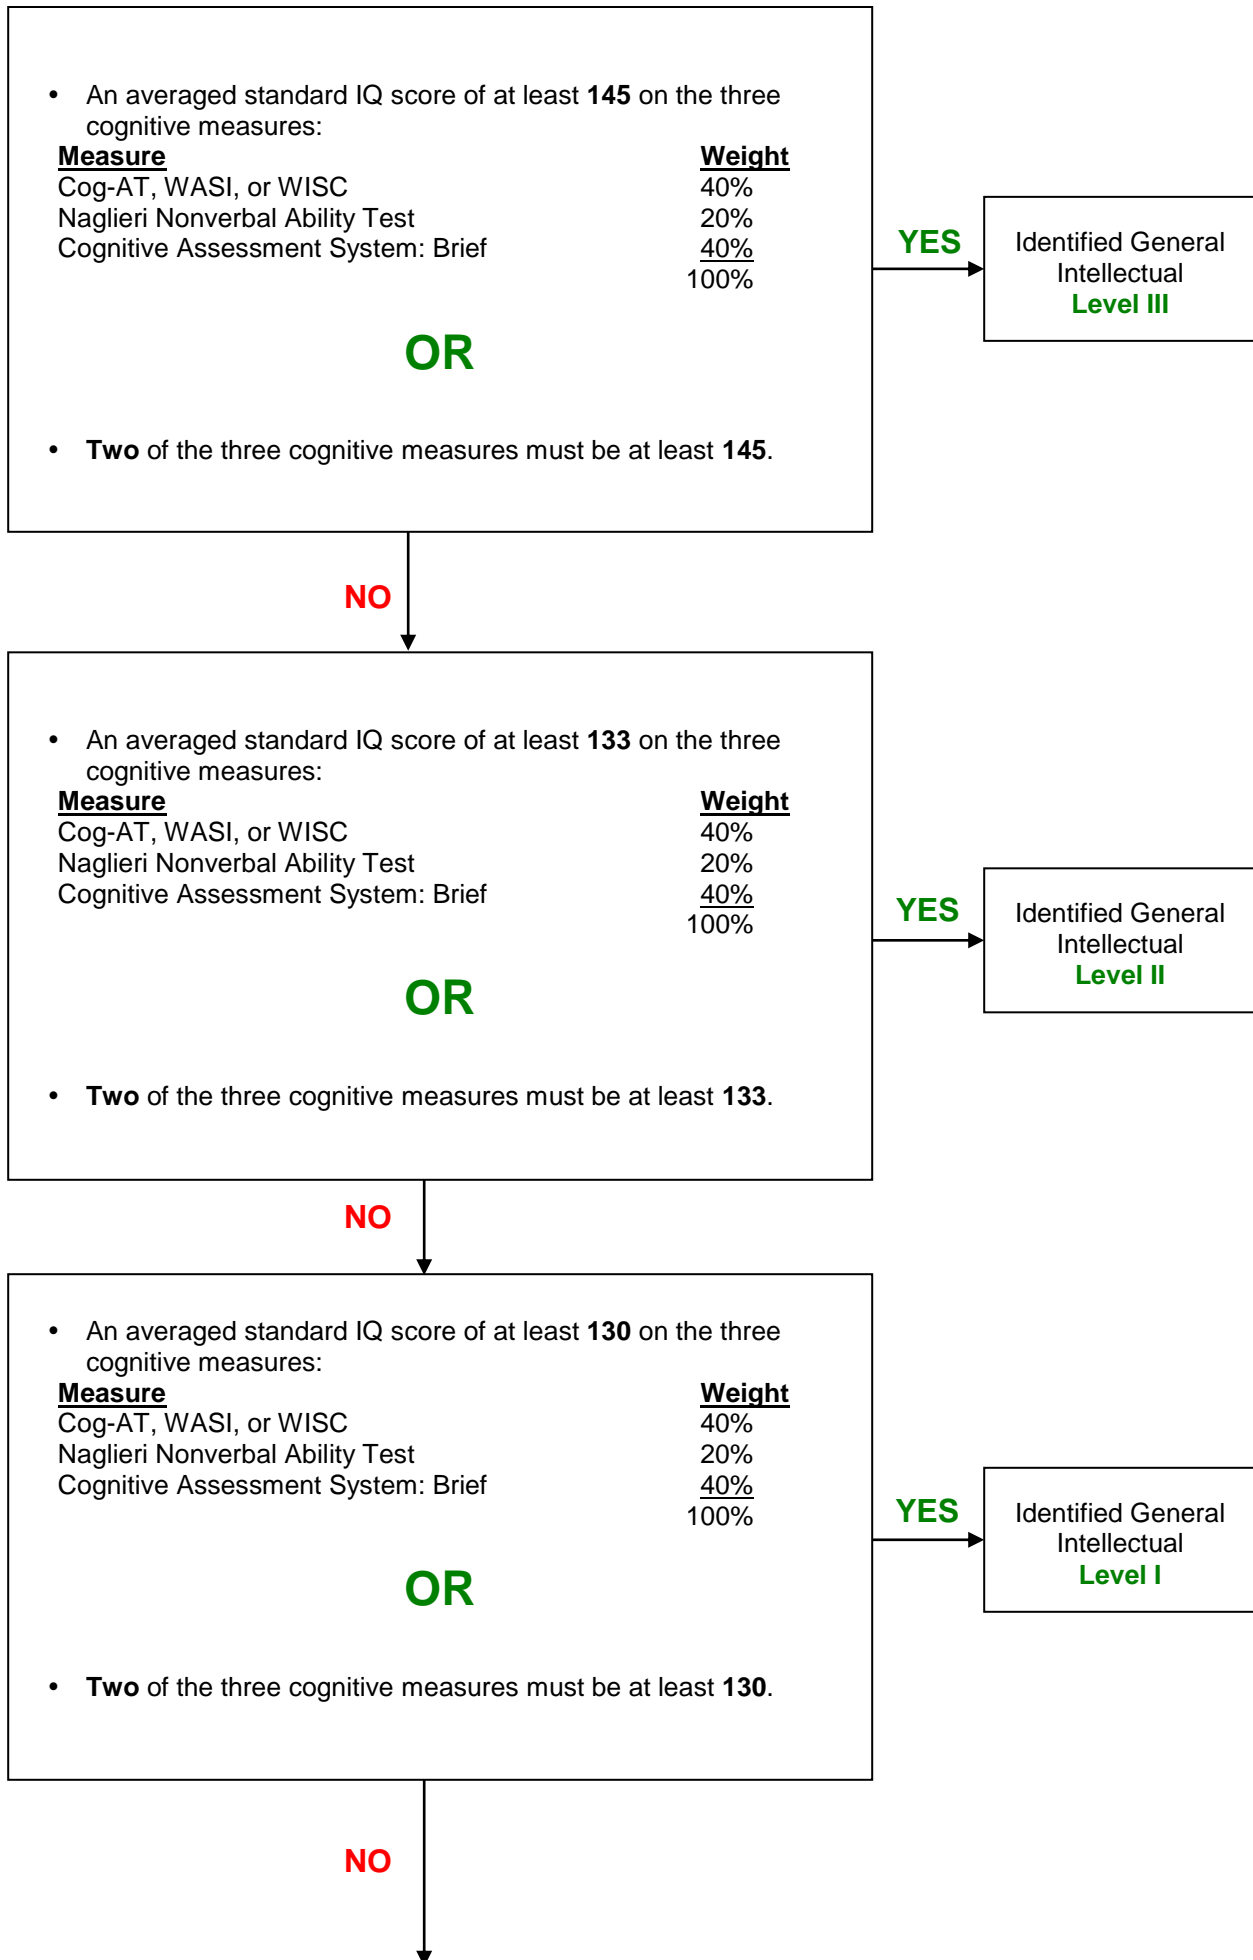

WAUSAU SCHOOL DISTRICT GUIDELINES FOR GIFTED & TALENTED IDENTIFICATION – **GENERAL INTELLECTUAL (GI)**

STUDENT DOES NOT MEET WAUSAU SCHOOL DISTRICT GIFTED GUIDELINES FOR GENERAL INTELLECTUAL – GO ON TO SPECIFIC ACADEMIC CRITERIA.