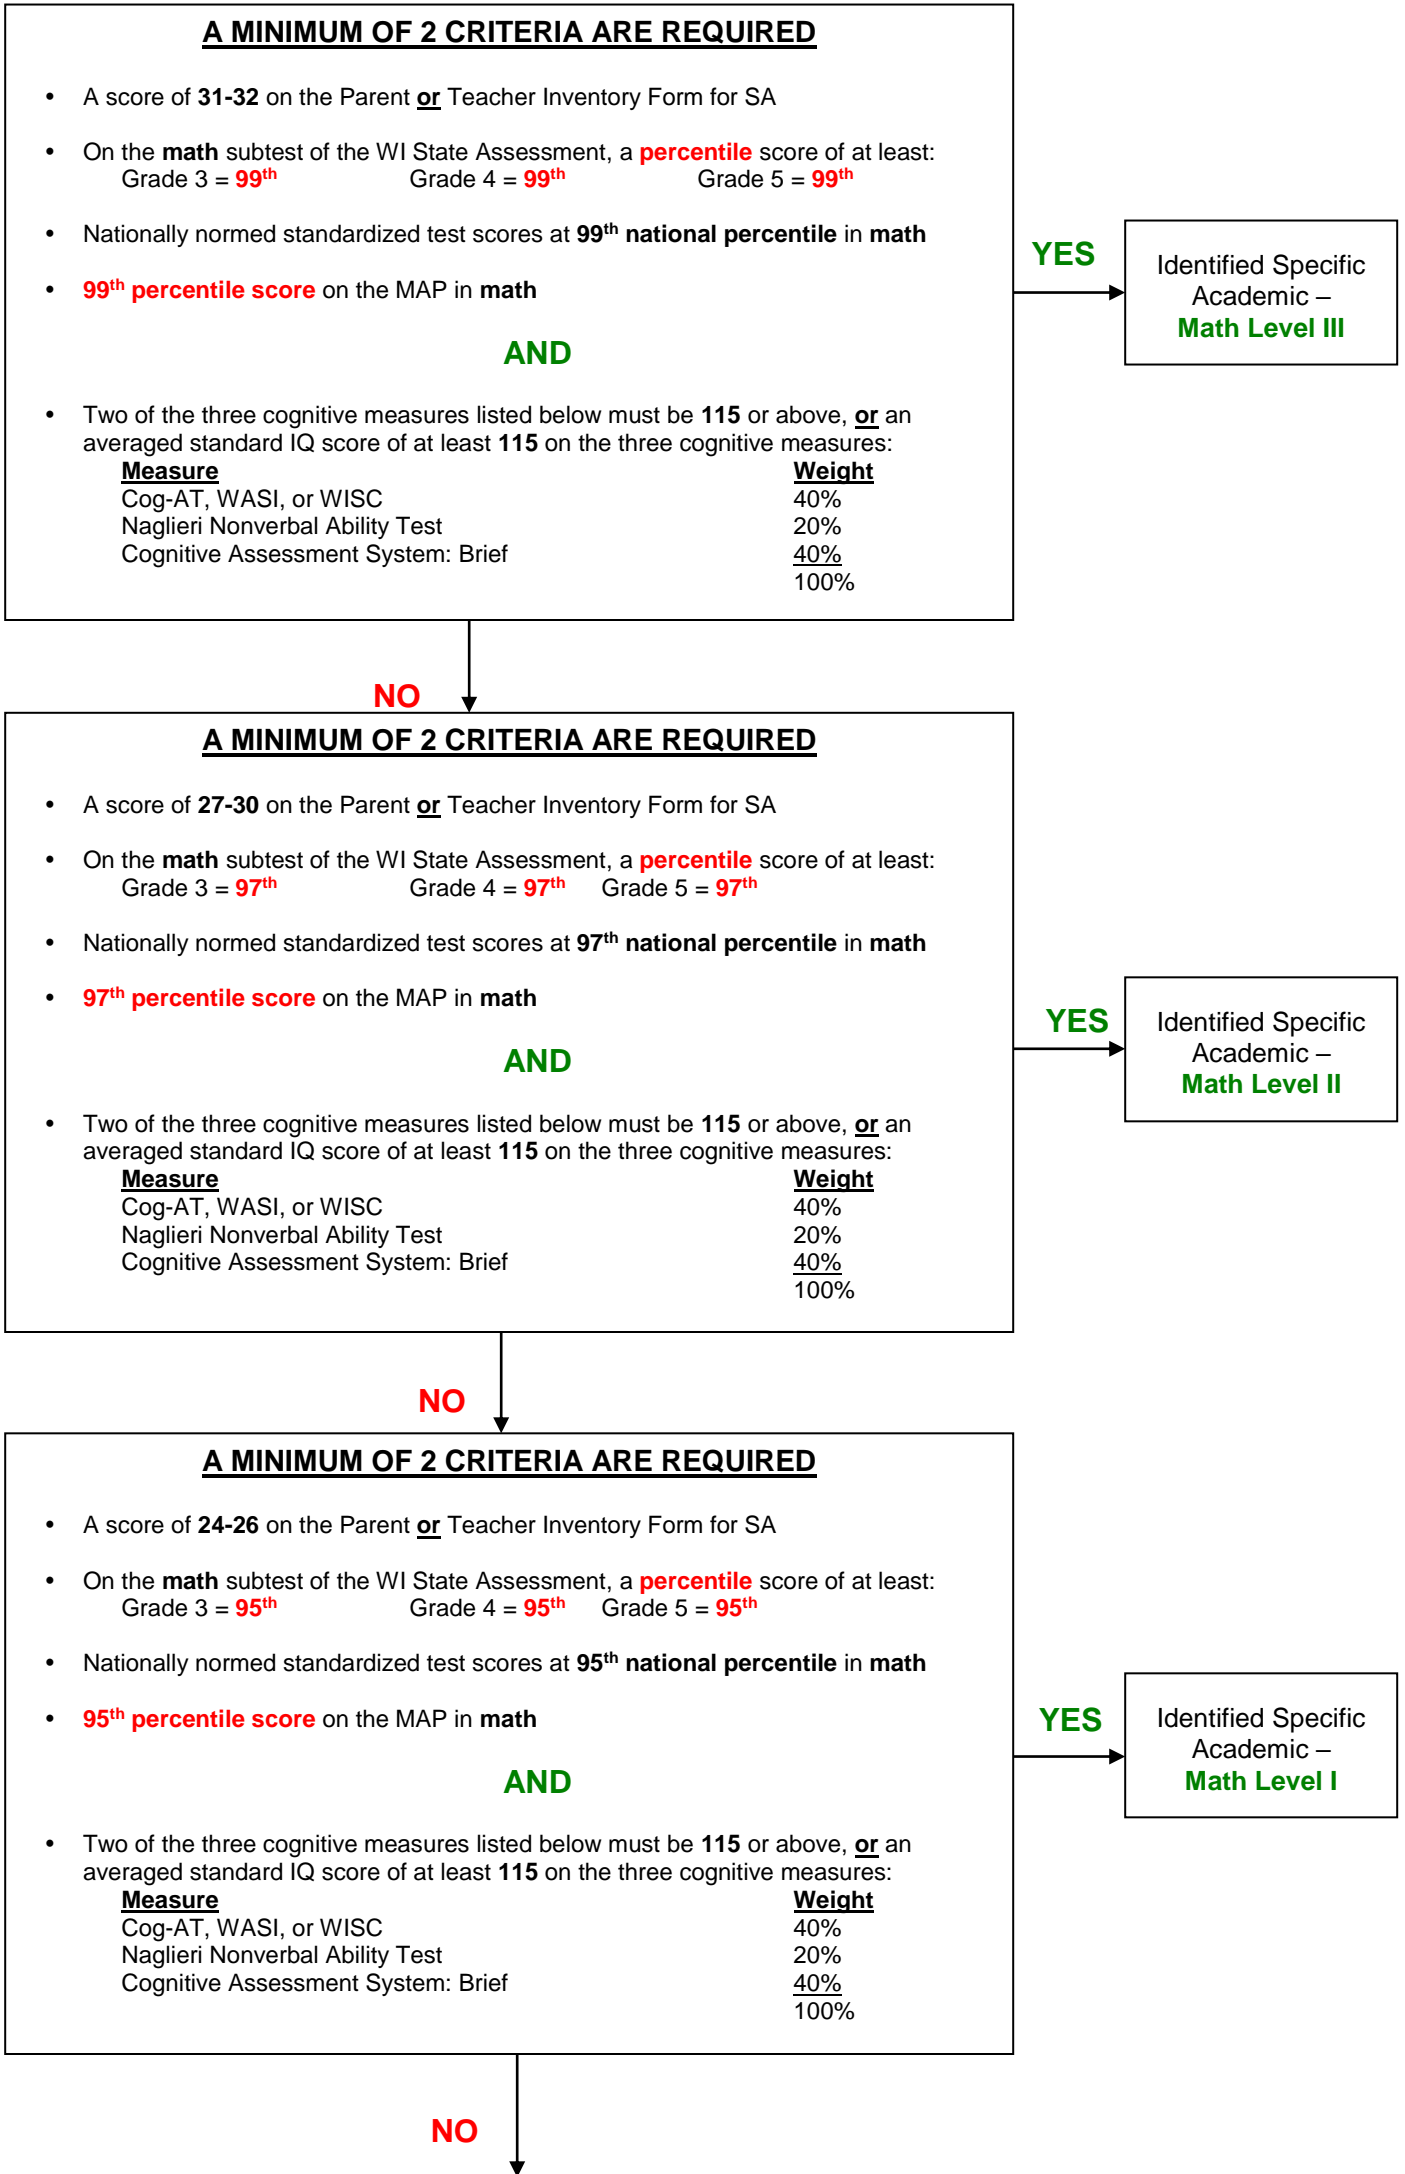

**WAUSAU SCHOOL DISTRICT GUIDELINES FOR
GIFTED & TALENTED IDENTIFICATION – SPECIFIC ACADEMIC MATH**

STUDENT DOES NOT MEET WAUSAU SCHOOL DISTRICT GIFTED GUIDELINES