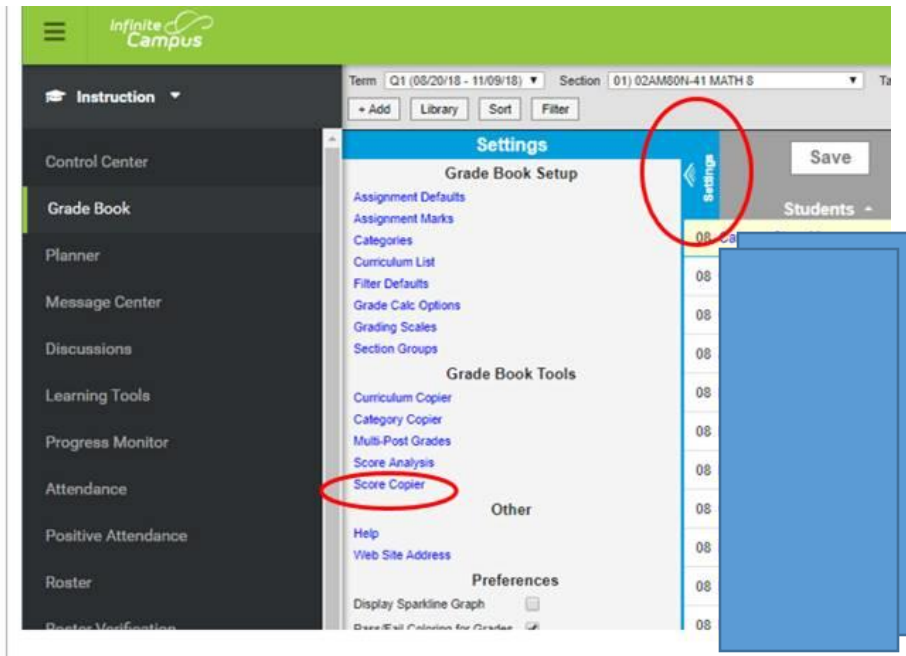

Student Assignment Score Copier

Moving student assignment scores when they move from one section to another (within the same course). Doesn't work between different courses.

In the Gradebook – click on the course/section where the student moved into.

Click on Settings

Click on Score Copier

Click Copy Scores

Click **Save** when done. Or **Close** to Cancel.

WS Workspace Annotation - Untitled, Page 1/1 (Zoom 100%) *
Infinite Campus Highlands Middle Scho... ?