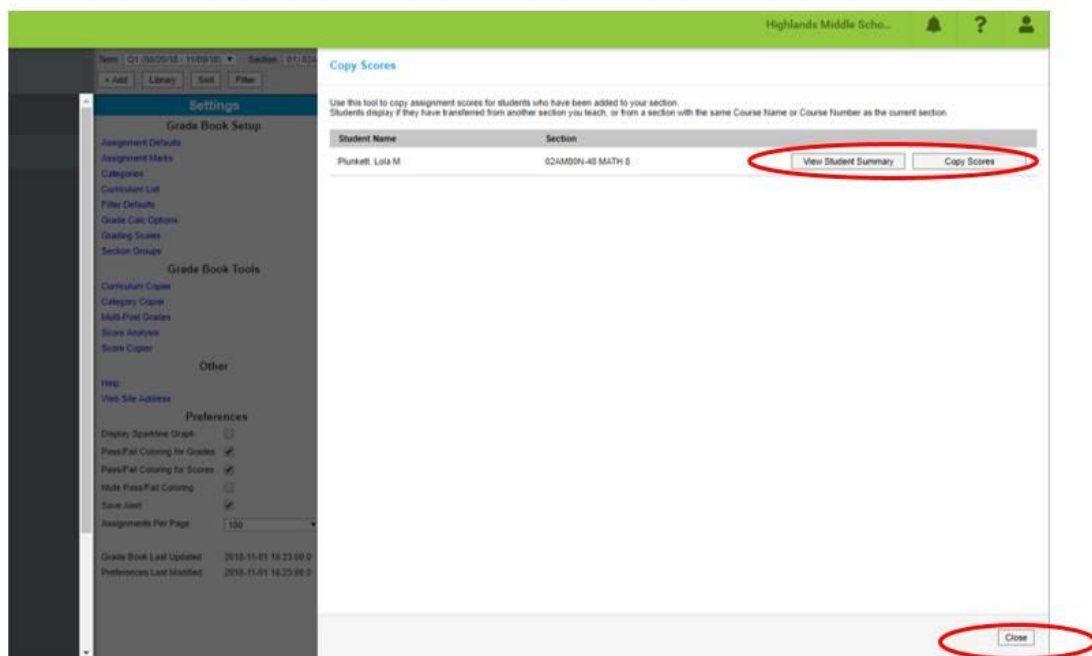

Student Assignment Score Copier

Moving student assignment scores when they move from one section to another (within the same course). Doesn't work between different courses.

In the Gradebook – click on the course/section where the student moved into.

Click on Settings

Click on Score Copier

Click Copy Scores

Click **Save** when done. Or **Close** to Cancel.

WS Workspace Annotation - Untitled, Page 1/1 (Zoom 100%) *
Infinite Campus Highlands Middle Scho... ?