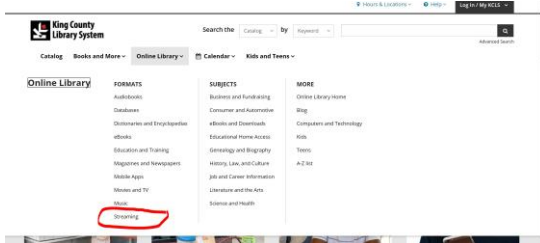

# How to Access KCLS Streaming Services

1. Go to [kcls.org](http://kcls.org)
2. Click "Streaming" under "Online Library"

3. Choose the service

4. Library Account is 414 plus the student's LWSD ID #
5. Pin or Password is the last 4 digits of the student's LWSD ID#