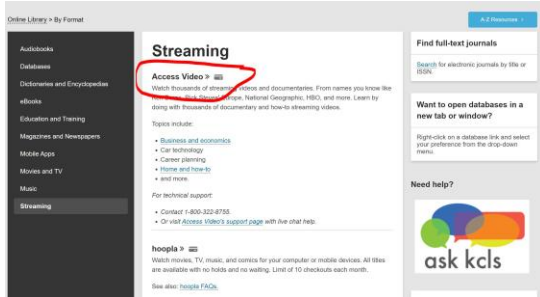

# How to Access KCLS Streaming Services

1. Go to [kcls.org](http://kcls.org)
2. Click "Streaming" under "Online Library"

3. Choose the service

4. Library Account is 414 plus the student's LWSD ID #
5. Pin or Password is the last 4 digits of the student's LWSD ID#