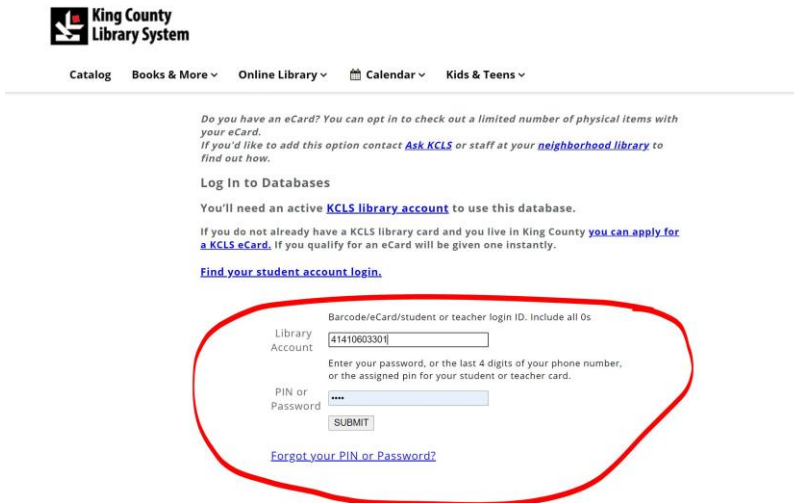

# How to Access KCLS Streaming Services

1. Go to [kcls.org](http://kcls.org)
2. Click "Streaming" under "Online Library"

3. Choose the service

4. Library Account is 414 plus the student's LWSD ID #
5. Pin or Password is the last 4 digits of the student's LWSD ID#