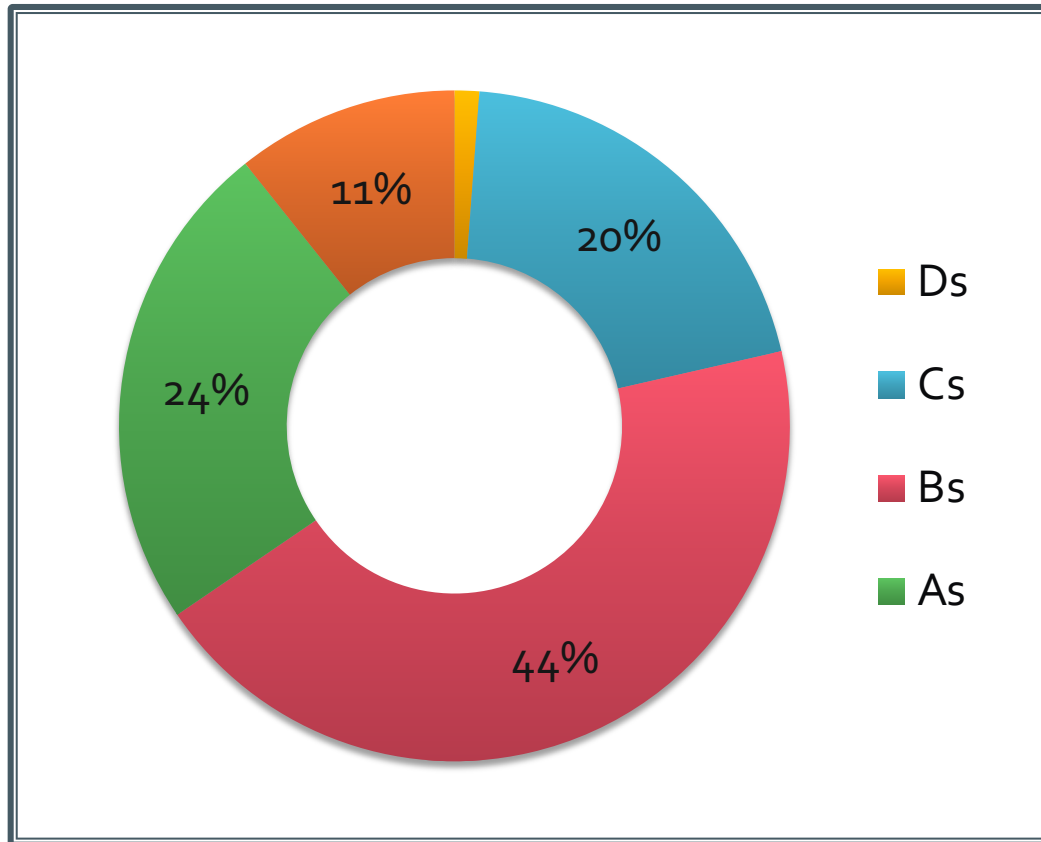

# IGCSE First Language Results 2022

**79% SIS students achieved A\*, A and B grades**

**35% students attained A\* and A grades**