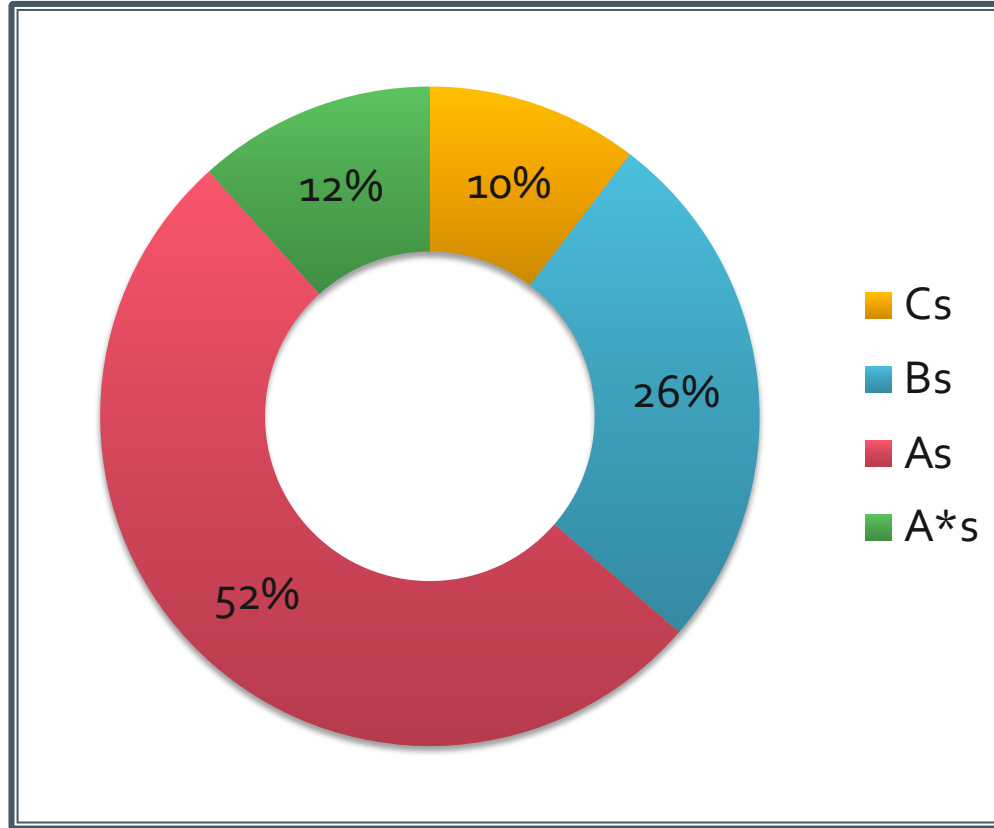

IGCSE Literature Results 2022

90% SIS students achieved A*, A and B grades

64% SIS students attained A* and A grades