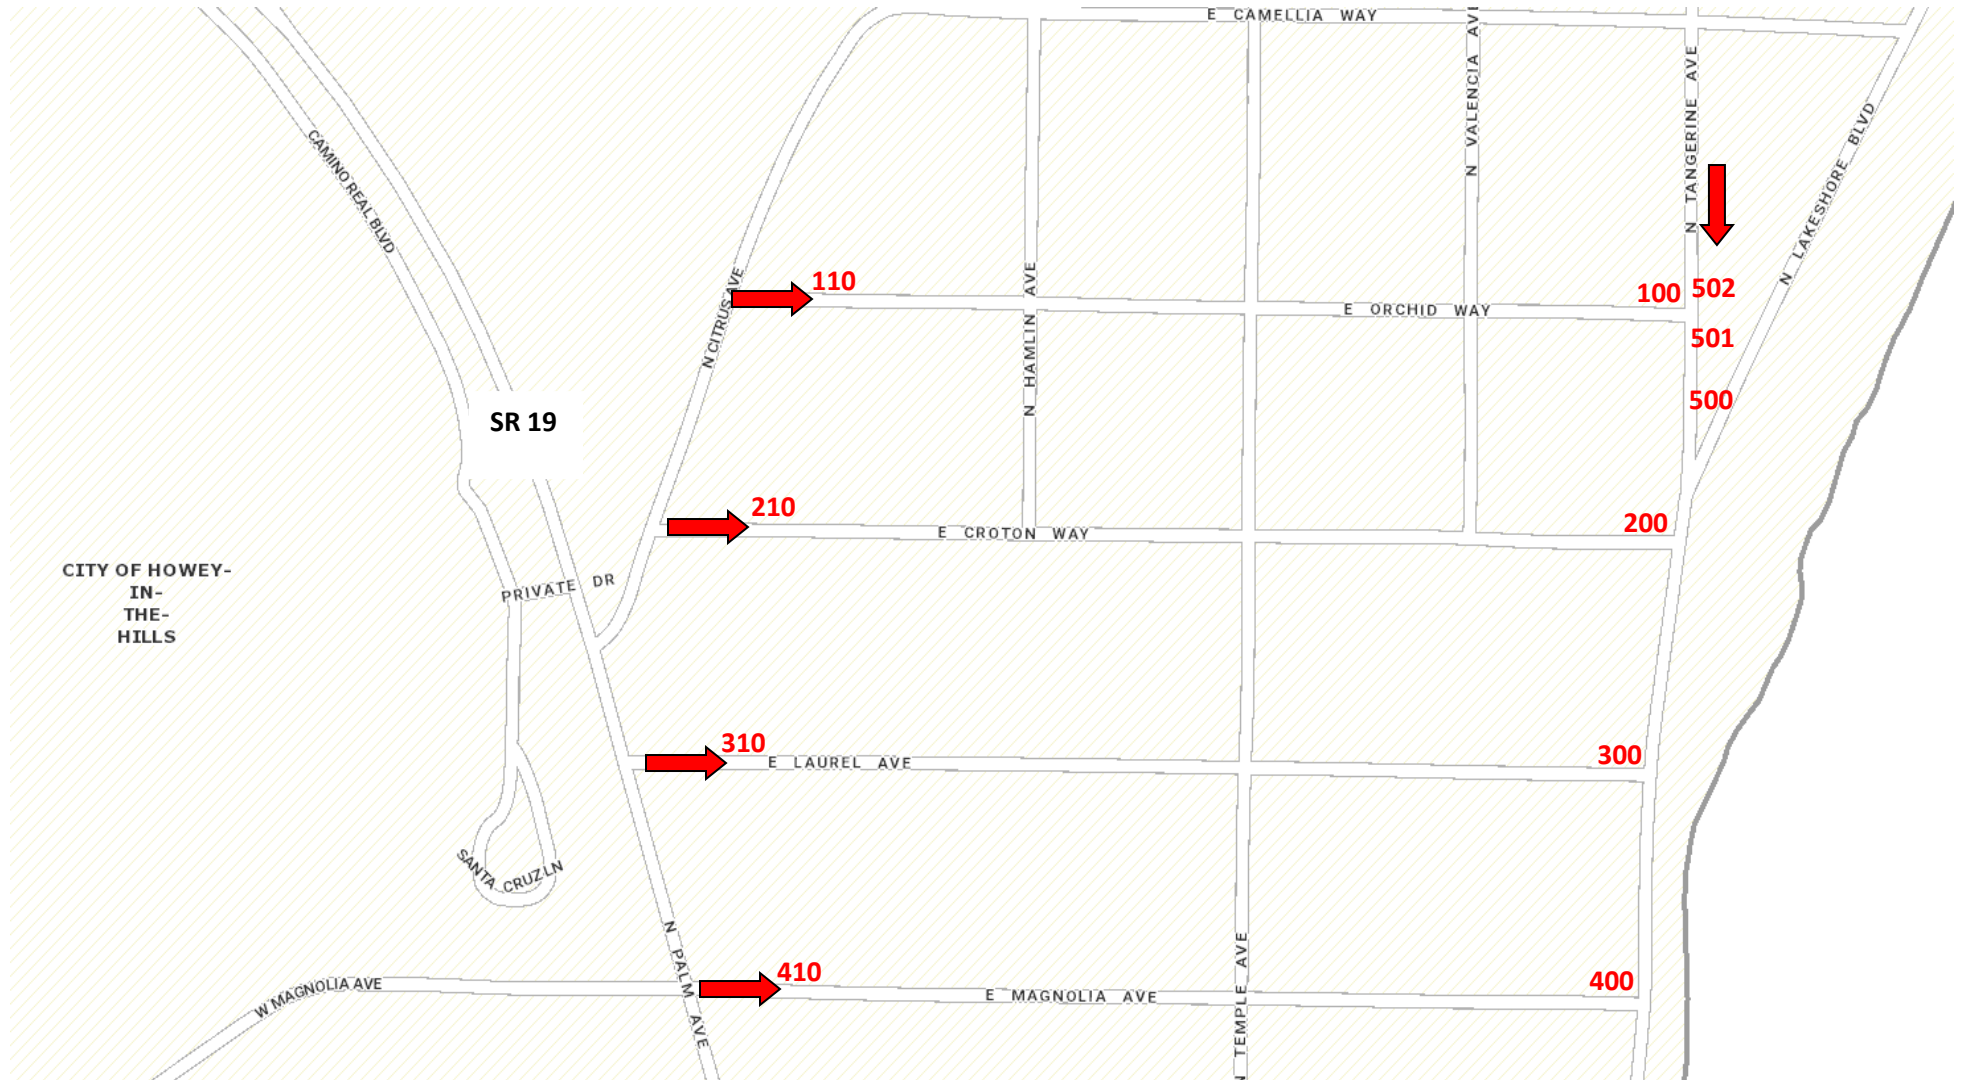

Town of Howey-in-the-Hills 2022 Christmas Parade Map

Parade Route N. Lakeshore Blvd from E. Orchid Way moving south to E. Lake View

Town of Howey-in-the-Hills 2022 Christmas Parade Map

Parade Route N. Lakeshore Blvd from E. Orchid Way moving south to E. Lake View