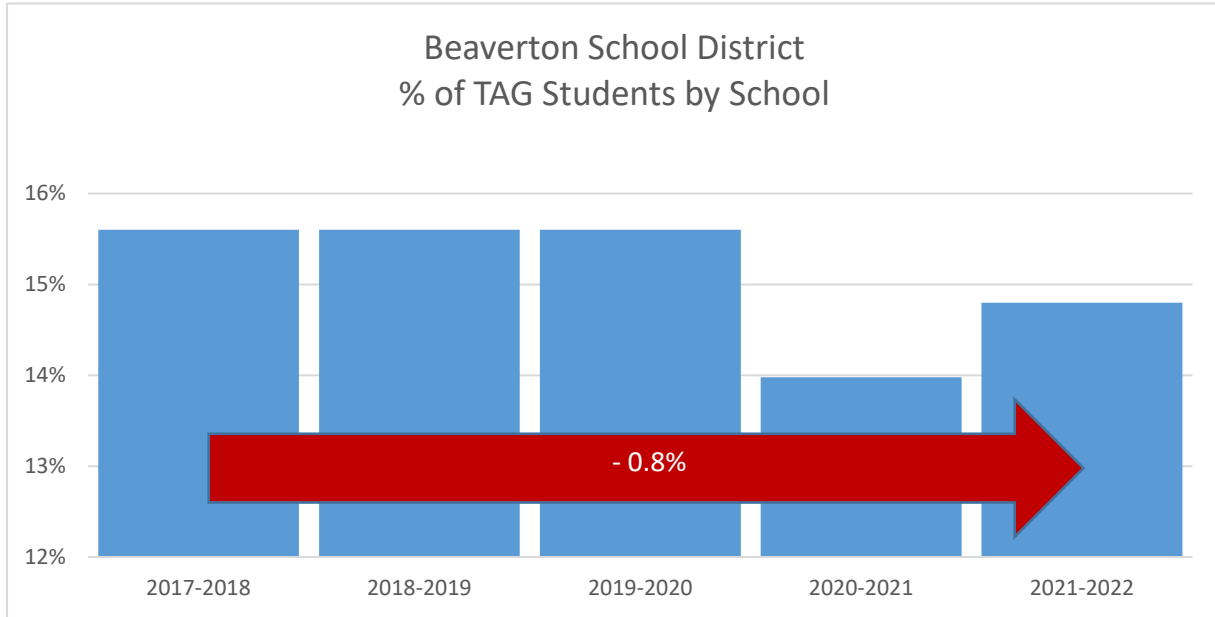

Percent of Talented and Gifted Students by School

Column1	2017-2018	2018-2019	2019-2020	2020-2021	2021-2022
District	15.6%	15.6%	15.6%	14.0%	14.8%

Middle Schools	2017-2018	2018-2019	2019-2020	2020-2021	2021-2022
Cedar Park	22%	21%	17%	12%	14%
Conestoga	14%	12%	13%	11%	11%
Five Oaks	10%	11%	8%	8%	5%
Highland Park	19%	16%	15%	10%	10%
Meadow Park	22%	24%	25%	27%	17%
Mountain View	6%	7%	6%	6%	7%
Stoller	42%	38%	37%	40%	37%
Whitford	22%	23%	24%	26%	22%
Tumwater	*	*	*	*	32%
All Middle Schools	21%	20%	19%	19%	18%