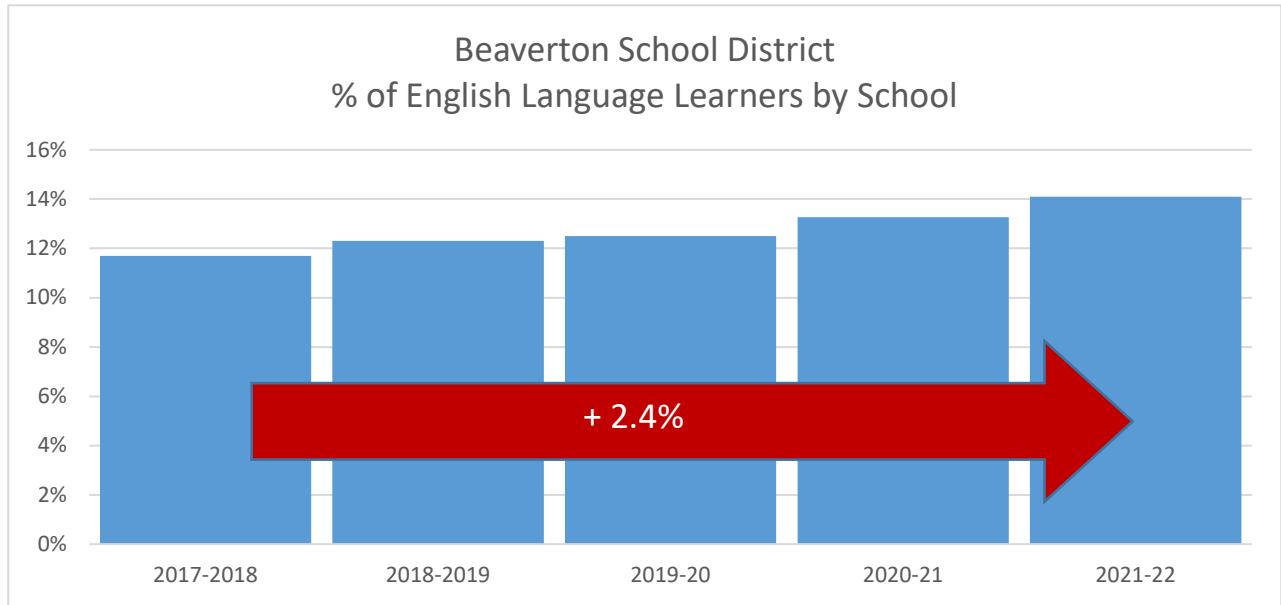

Percent of English Language Learners by School

Column1	2017-2018	2018-2019	2019-20	2020-21	2021-22
District	11.7%	12.3%	12.5%	13.3%	14.1%

Middle Schools	2017-2018	2018-2019	2019-20	2020-21	2021-22
Cedar Park	6%	8%	7%	8%	13%
Conestoga	7%	6%	6%	8%	8%
Five Oaks	16%	15%	15%	18%	17%
Highland Park	8%	8%	7%	8%	7%
Meadow Park	13%	16%	15%	16%	22%
Mountain View	10%	12%	12%	14%	15%
Stoller	6%	5%	6%	5%	6%
Tumwater	*	*	*	*	6%
Whitford	18%	18%	18%	16%	19%
All Middle Schools	10%	10%	10%	11%	13%