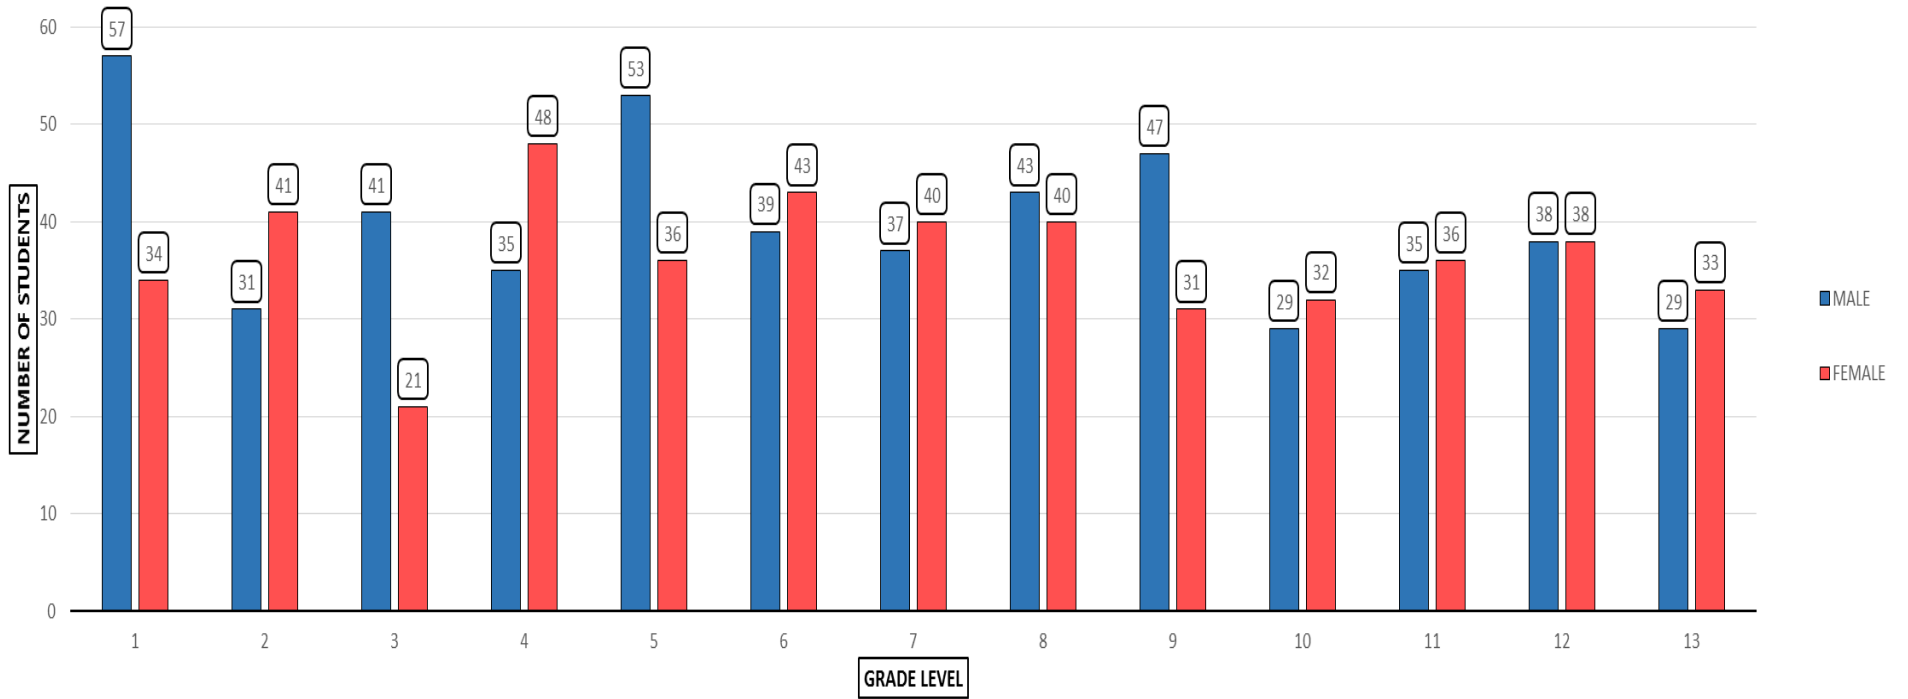

LCSD #2 DISTRICT PROFILE
AS OF 10/1/2014
987 STUDENTS

LCSD #2 DISTRICT PROFILE
AS OF 10/1/2014
987 STUDENTS

STUDENT TOTALS BY ETHNICITY

SOCIO ECONOMIC

IDEA

ELL

TITLE I