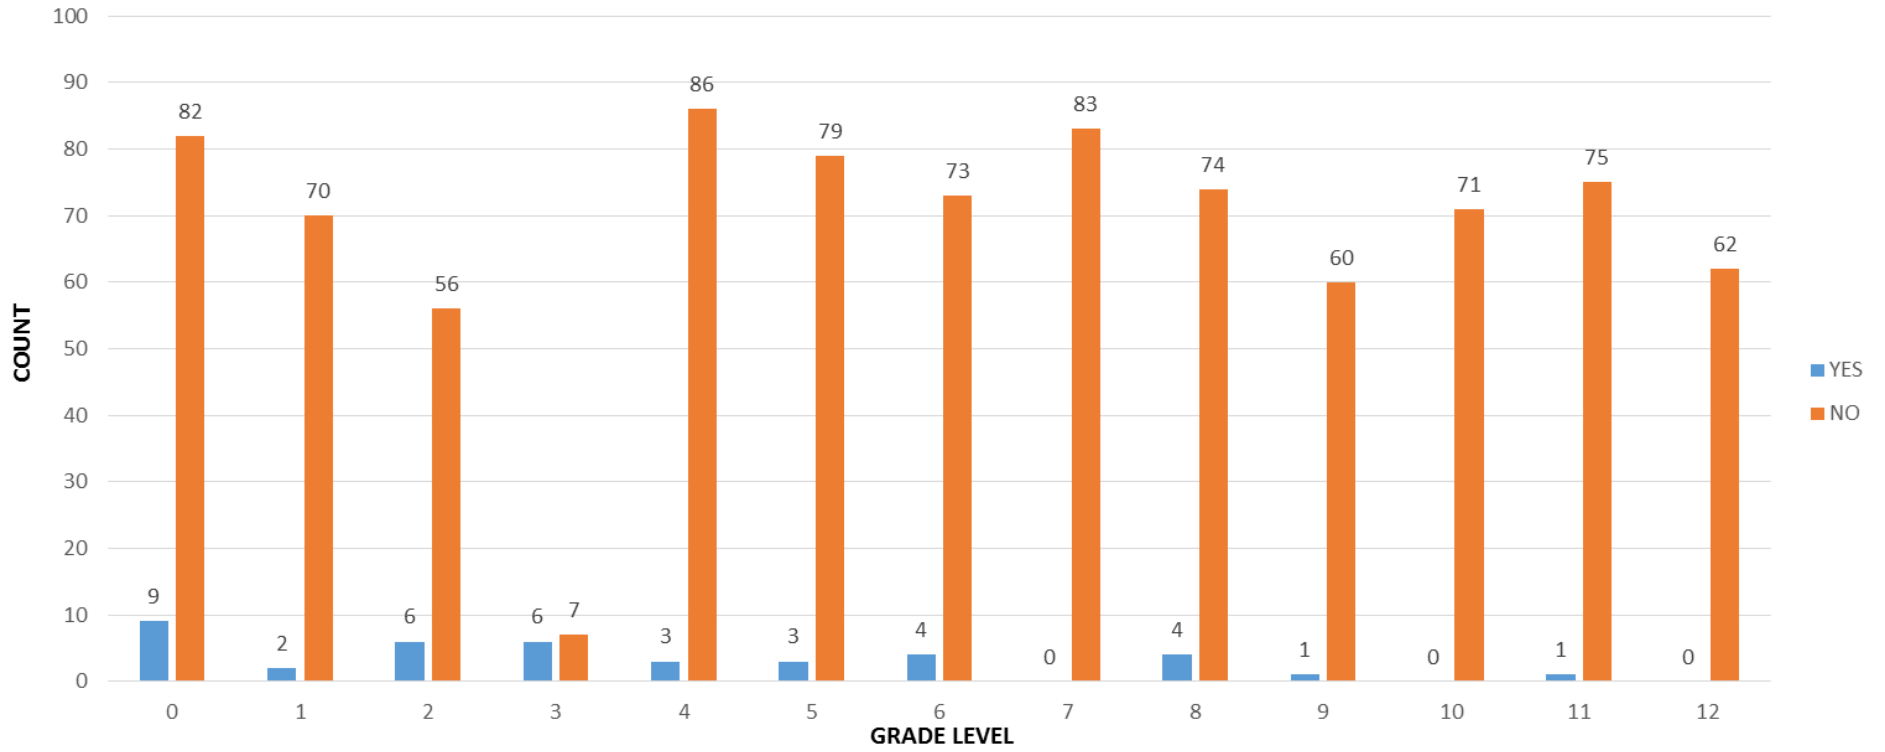

LCSD #2 DISTRICT PROFILE
AS OF 10/1/2014
987 STUDENTS

LCSD #2 DISTRICT PROFILE
AS OF 10/1/2014
987 STUDENTS

STUDENT TOTALS BY ETHNICITY

SOCIO ECONOMIC

IDEA

ELL

TITLE I