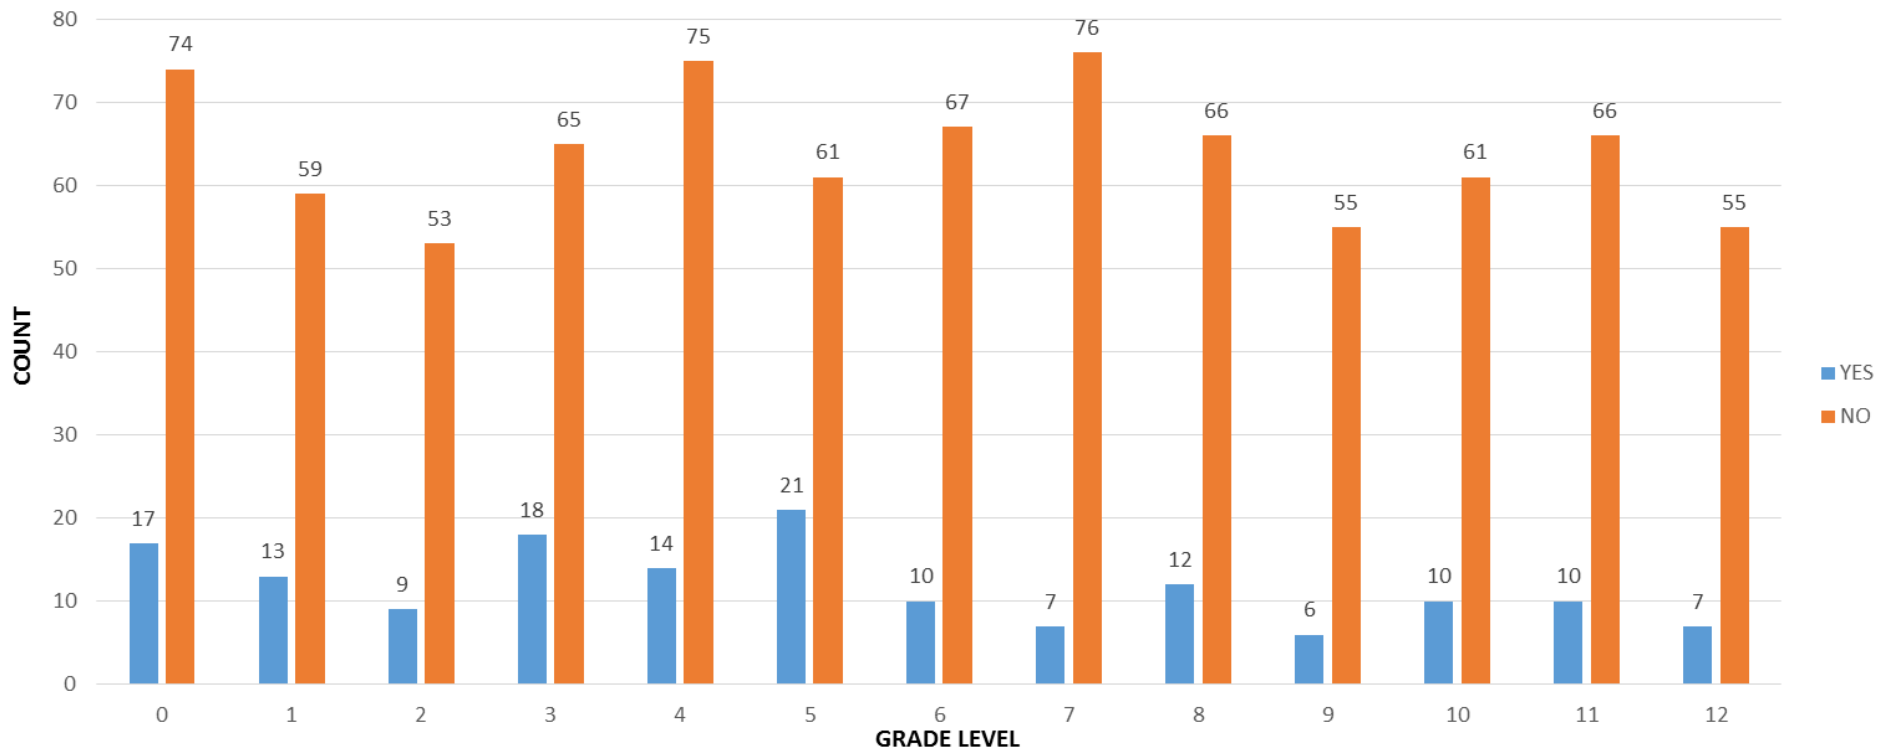

LCSD #2 DISTRICT PROFILE
AS OF 10/1/2014
987 STUDENTS

LCSD #2 DISTRICT PROFILE
AS OF 10/1/2014
987 STUDENTS

STUDENT TOTALS BY ETHNICITY

SOCIO ECONOMIC

IDEA

ELL

TITLE I