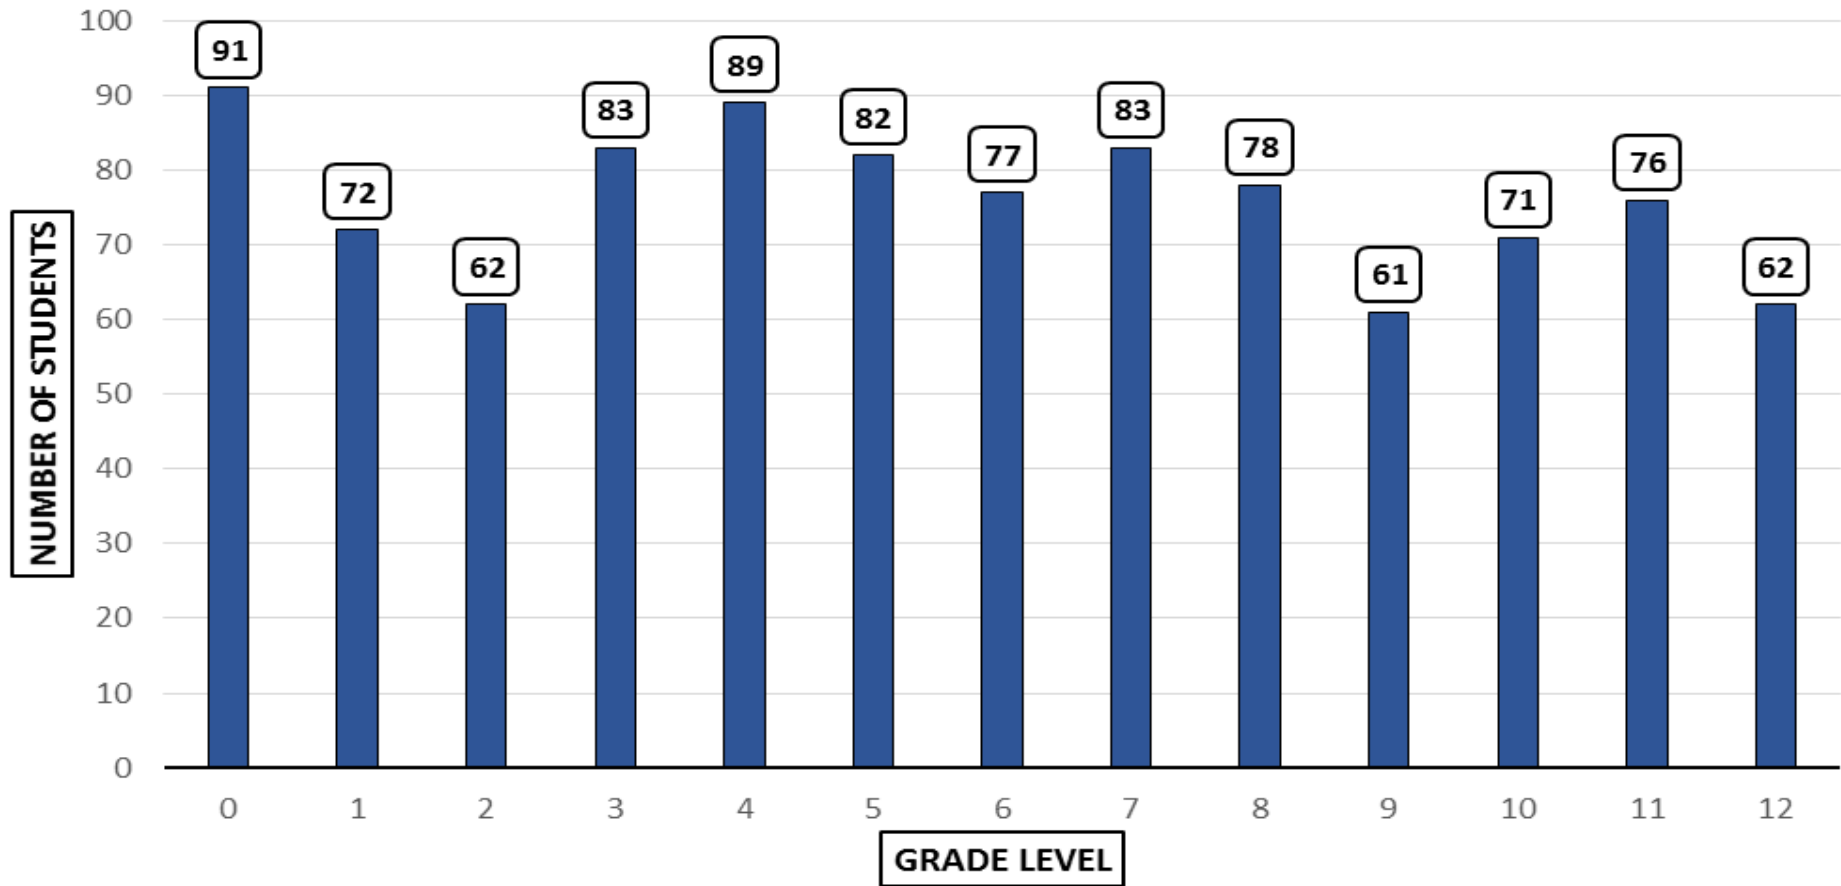

LCSD #2 DISTRICT PROFILE
AS OF 10/1/2014
987 STUDENTS

LCSD #2 DISTRICT PROFILE
AS OF 10/1/2014
987 STUDENTS

STUDENT TOTALS BY ETHNICITY

SOCIO ECONOMIC

IDEA

ELL

TITLE I