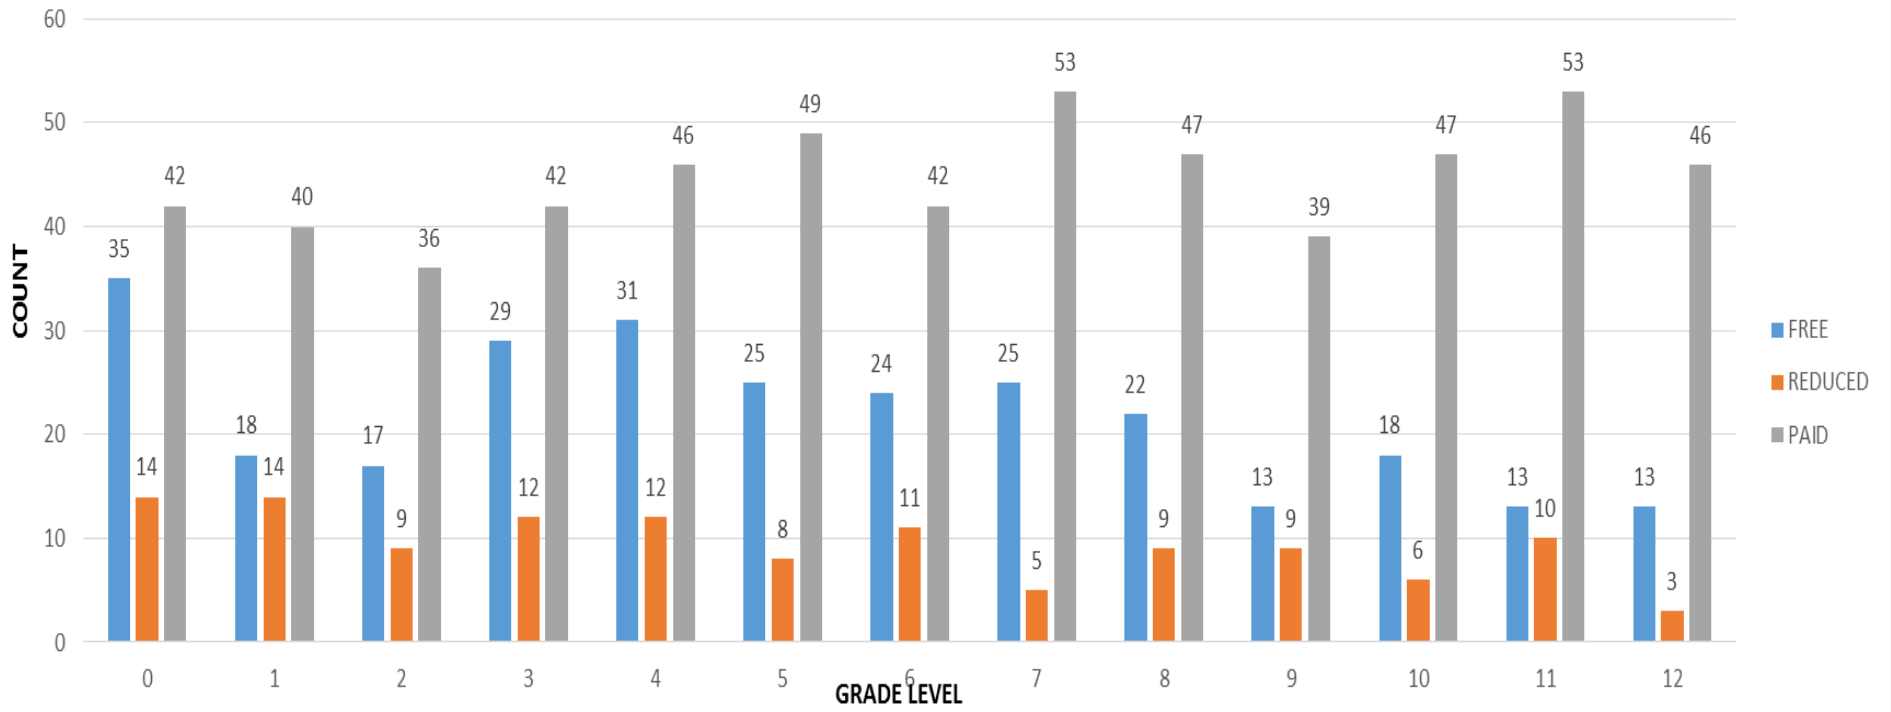

LCSD #2 DISTRICT PROFILE
AS OF 10/1/2014
987 STUDENTS

LCSD #2 DISTRICT PROFILE
AS OF 10/1/2014
987 STUDENTS

STUDENT TOTALS BY ETHNICITY

SOCIO ECONOMIC

IDEA

ELL

TITLE I