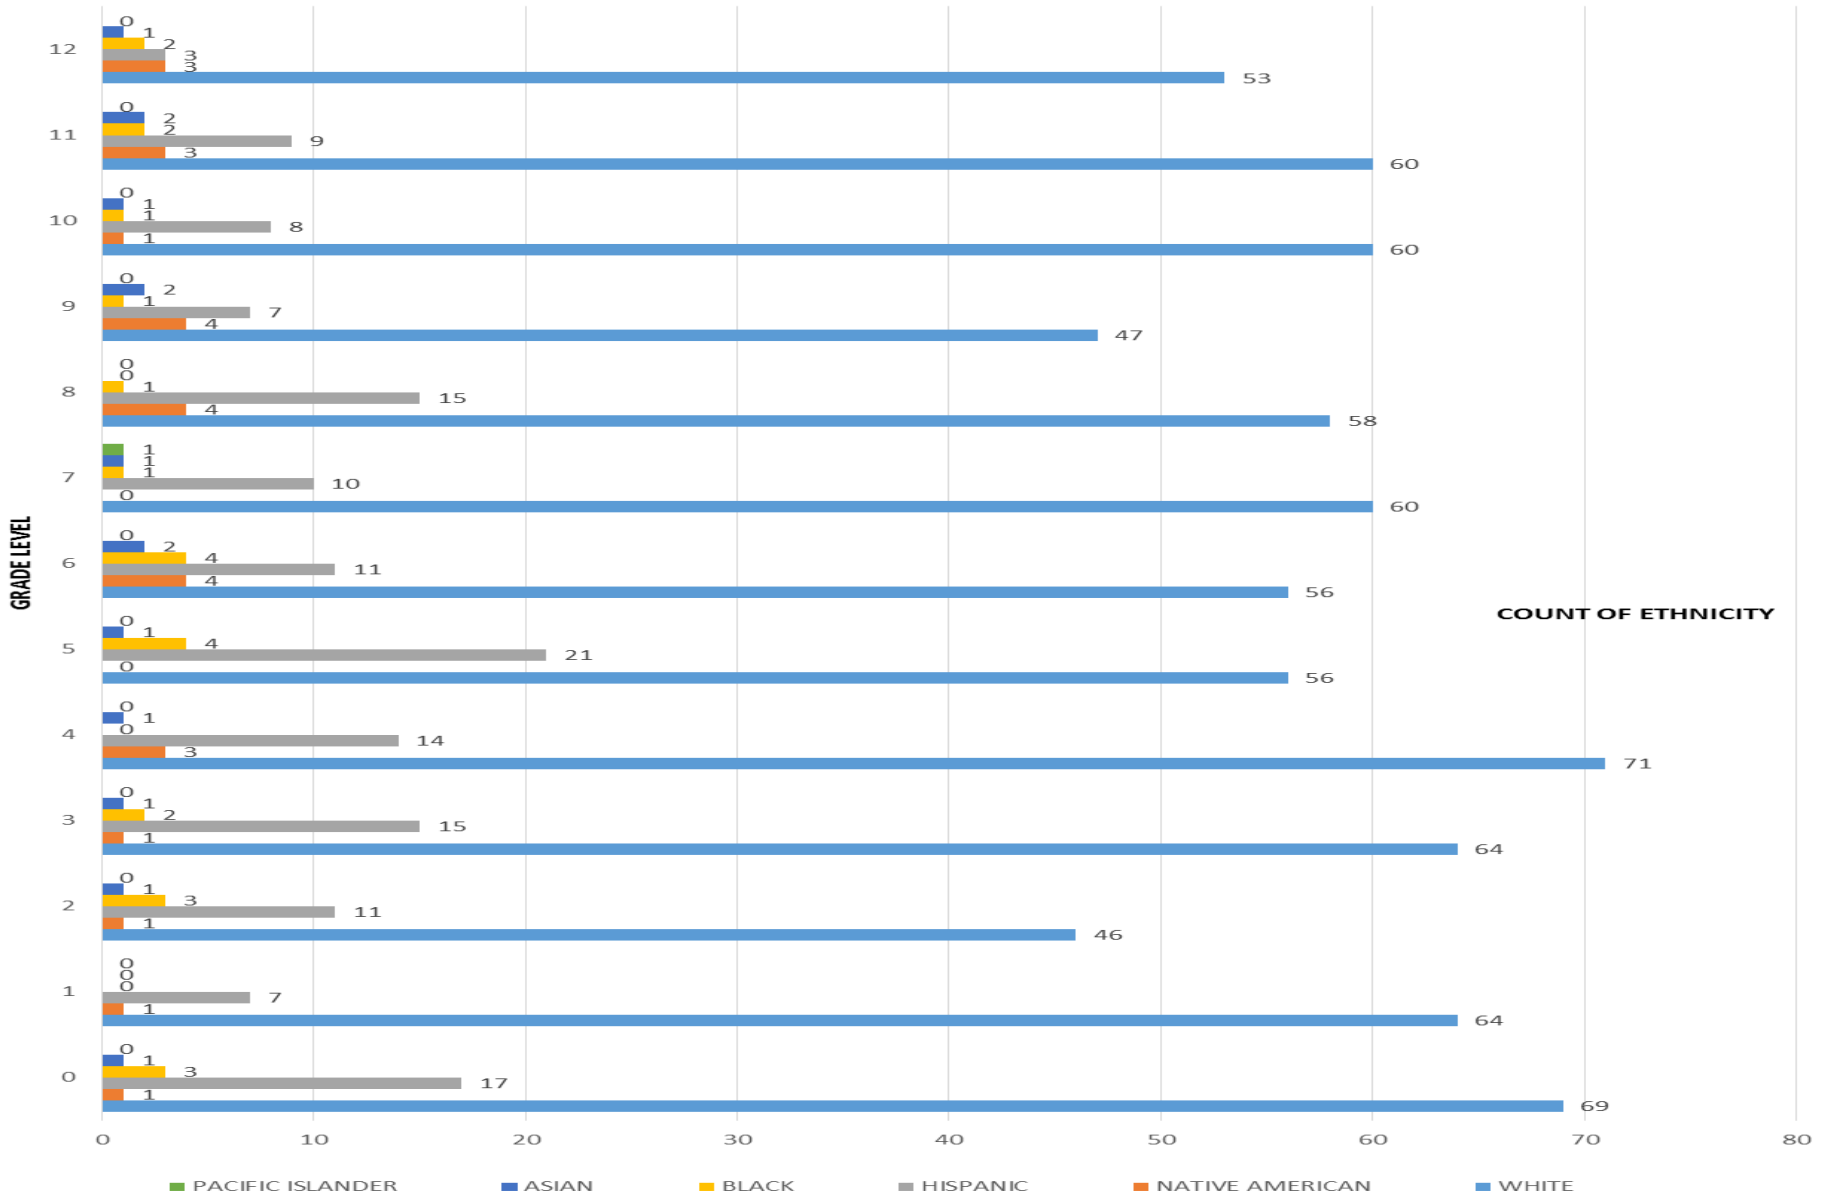

LCSD #2 DISTRICT PROFILE
AS OF 10/1/2014
987 STUDENTS

LCSD #2 DISTRICT PROFILE
AS OF 10/1/2014
987 STUDENTS

STUDENT TOTALS BY ETHNICITY

SOCIO ECONOMIC

IDEA

ELL

TITLE I