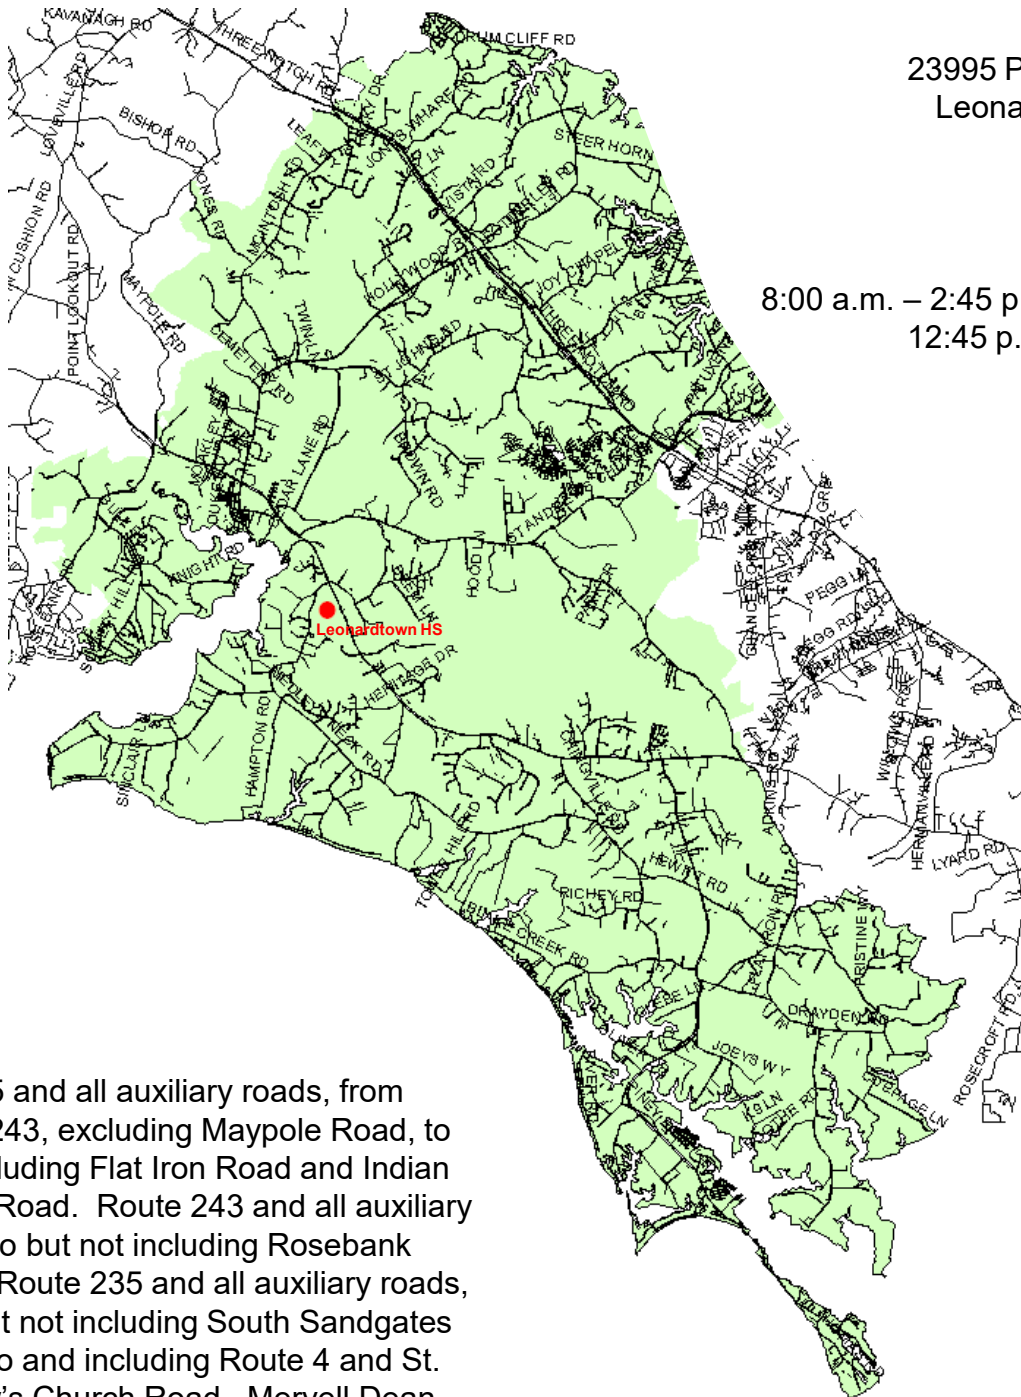

Leonardtwn High School

St. Mary's County Public Schools
Department of Capital Planning
27190 Point Lookout Road
Loveville, MD 20656
(301) 475-4256, ext. 6

23995 Point Lookout Road
Leonardtwn, MD 20650
(301) 475-0200

9th – 12th Grade

8:00 a.m. – 2:45 p.m. Daily Schedule
12:45 p.m. Early Dismissal

Route 5 and all auxiliary roads, from Route 243, excluding Maypole Road, to and including Flat Iron Road and Indian Bridge Road. Route 243 and all auxiliary roads, to but not including Rosebank Road. Route 235 and all auxiliary roads, from but not including South Sandgates Road, to and including Route 4 and St. Andrew's Church Road. Mervell Dean Road and all auxiliary roads. Route 249 and all auxiliary roads.

2022 – 2023 School Boundary