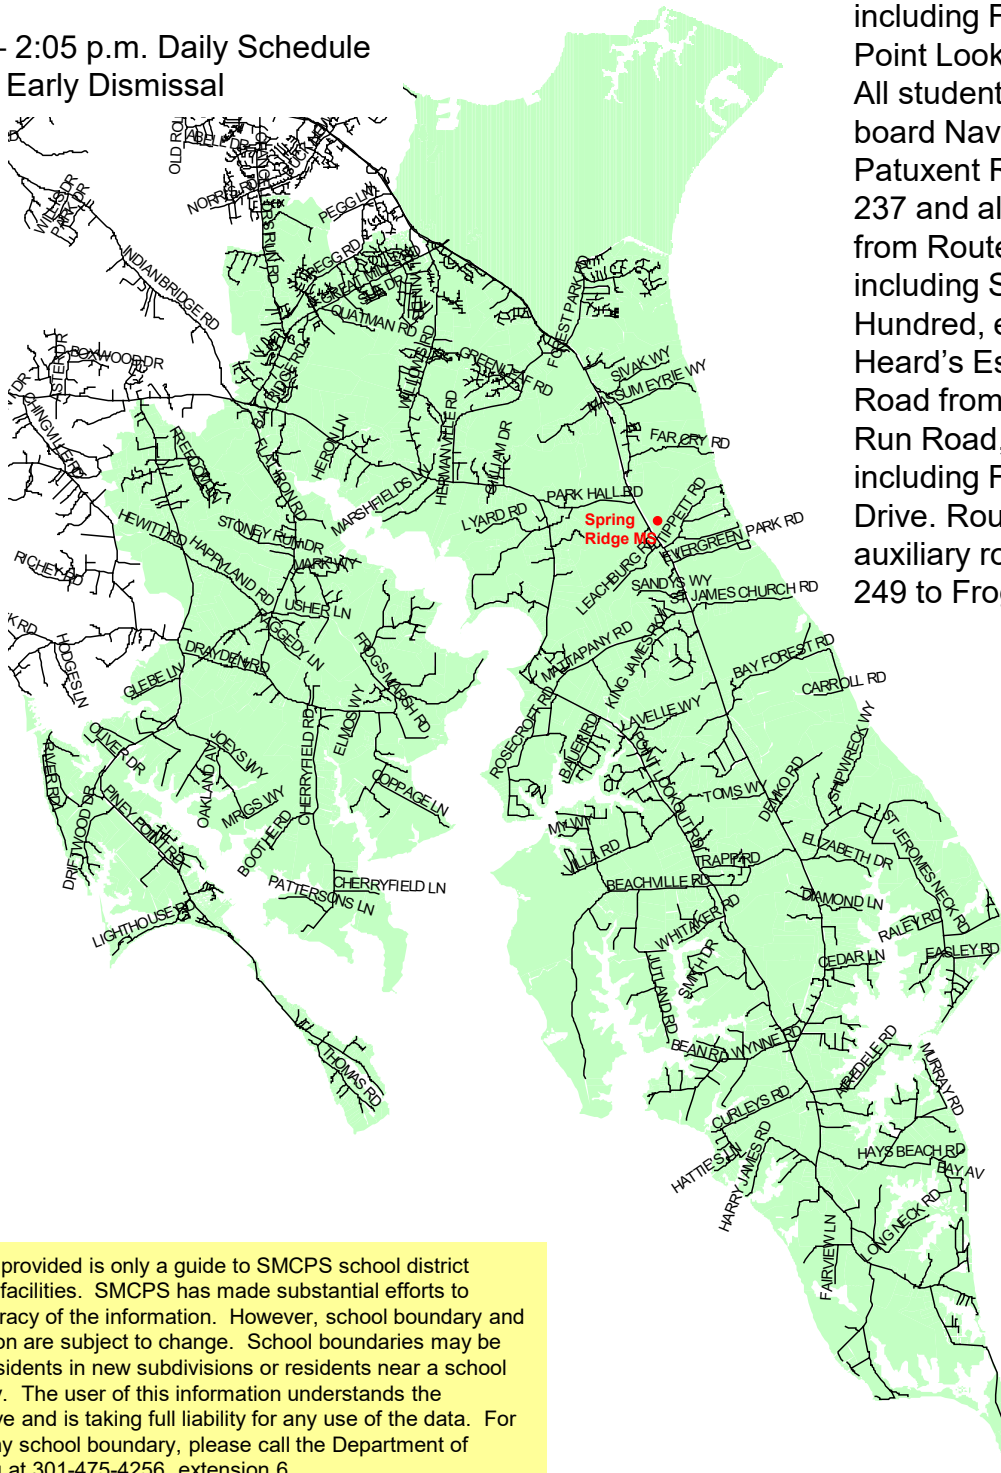

Spring Ridge Middle School

19856 Three Notch Road
Lexington Park, MD 20653
(301) 863-4031

6th – 8th grade

7:20 a.m. – 2:05 p.m. Daily Schedule
12:05 p.m. Early Dismissal

St. Mary's County Public Schools
Department of Capital Planning
27190 Point Lookout Road
Loveville, MD 20656
(301) 475-4256, ext. 6

Route 235 and all auxiliary roads from Route 246 to Route 5. Route 5 and all auxiliary roads, from and including Flat Iron Road to Point Lookout State Park. All students living on board Naval Air Station Patuxent River. Route 237 and all auxiliary roads from Route 246, to and including St. George's Hundred, excluding Heard's Estates. Peggs Road from Chancellors Run Road, to and including Forest Run Drive. Route 249 and all auxiliary roads from Route 249 to Frogs Marsh Road.

2022 – 2023 School Boundary