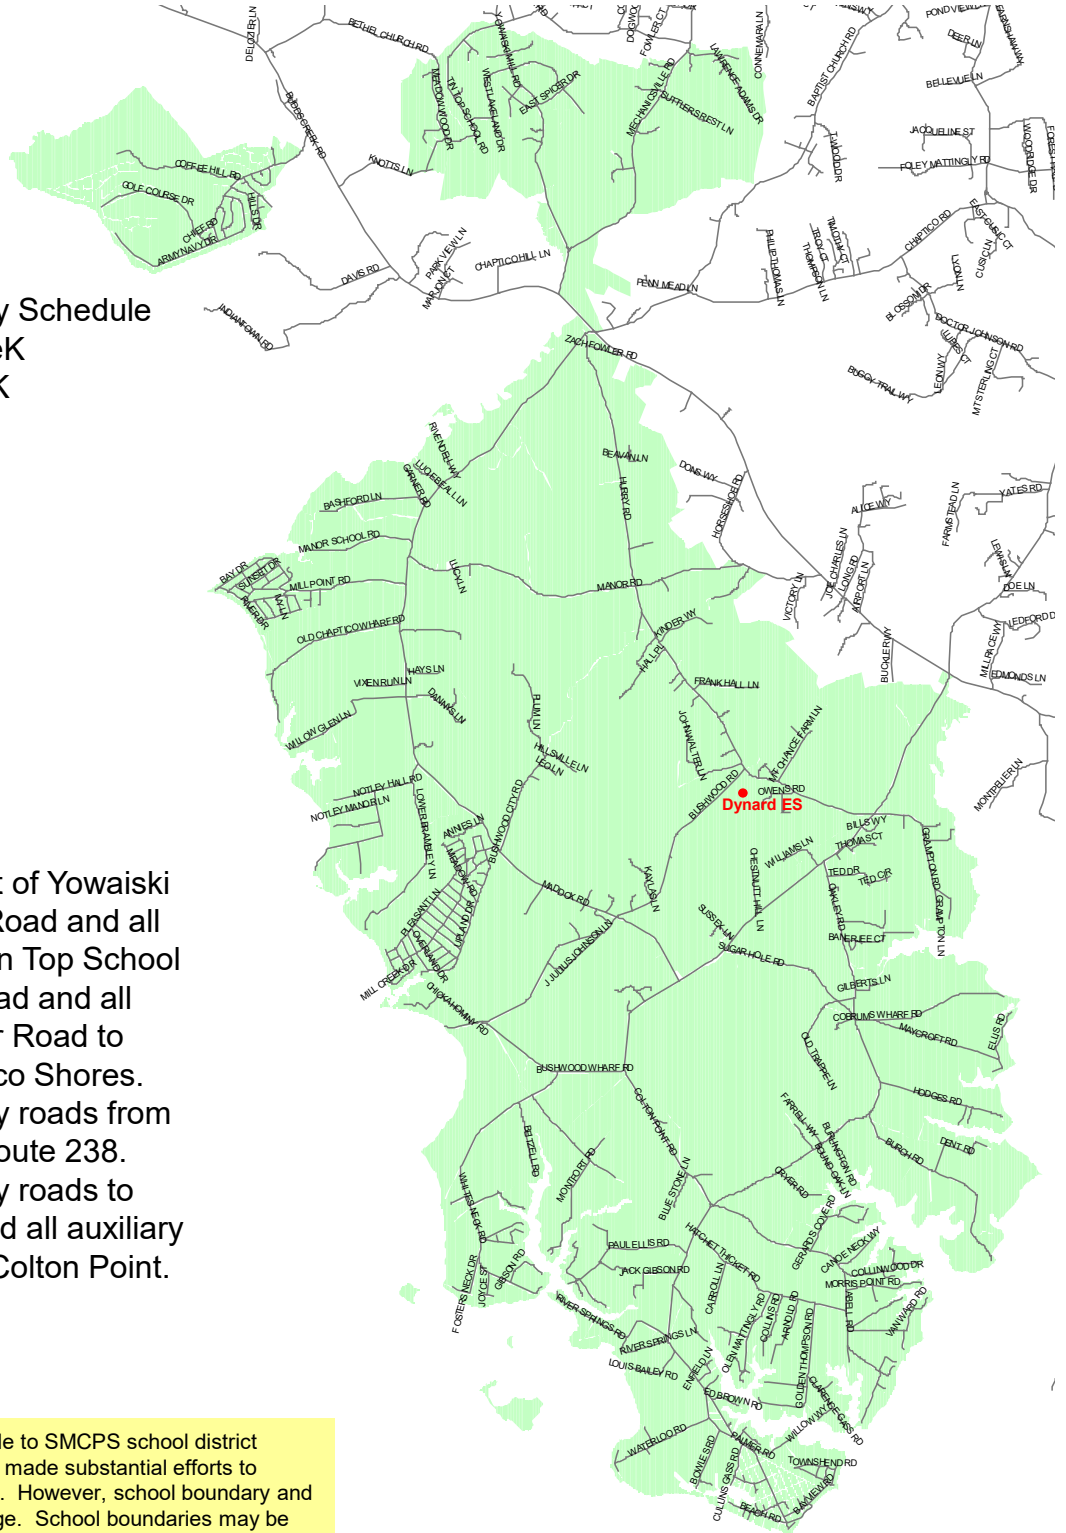

Dynard Elementary School

St. Mary's County Public Schools
Department of Capital Planning
27190 Point Lookout Road
Loveville, MD 20656
(301) 475-4256, ext. 6

23510 Bushwood Road
Chaptico, MD 20621
(301) 769-4804

PreK – 5th Grade

9:00 a.m. - 3:45 p.m. Daily Schedule
9:00 a.m. - 11:45 a.m. PreK
1:00 p.m. - 3:45 p.m. PreK
1:45 p.m. Early Dismissal

Tin Top School Road west of Yowaiski Mill Road. Yowaiski Mill Road and all auxiliary roads south of Tin Top School Road. Mechanicsville Road and all auxiliary roads from Asher Road to Route 234. All of Wicomico Shores. Route 234 and all auxiliary roads from Mechanicsville Road to Route 238. Route 238 and all auxiliary roads to Route 242. Route 242 and all auxiliary roads from Route 234 to Colton Point.