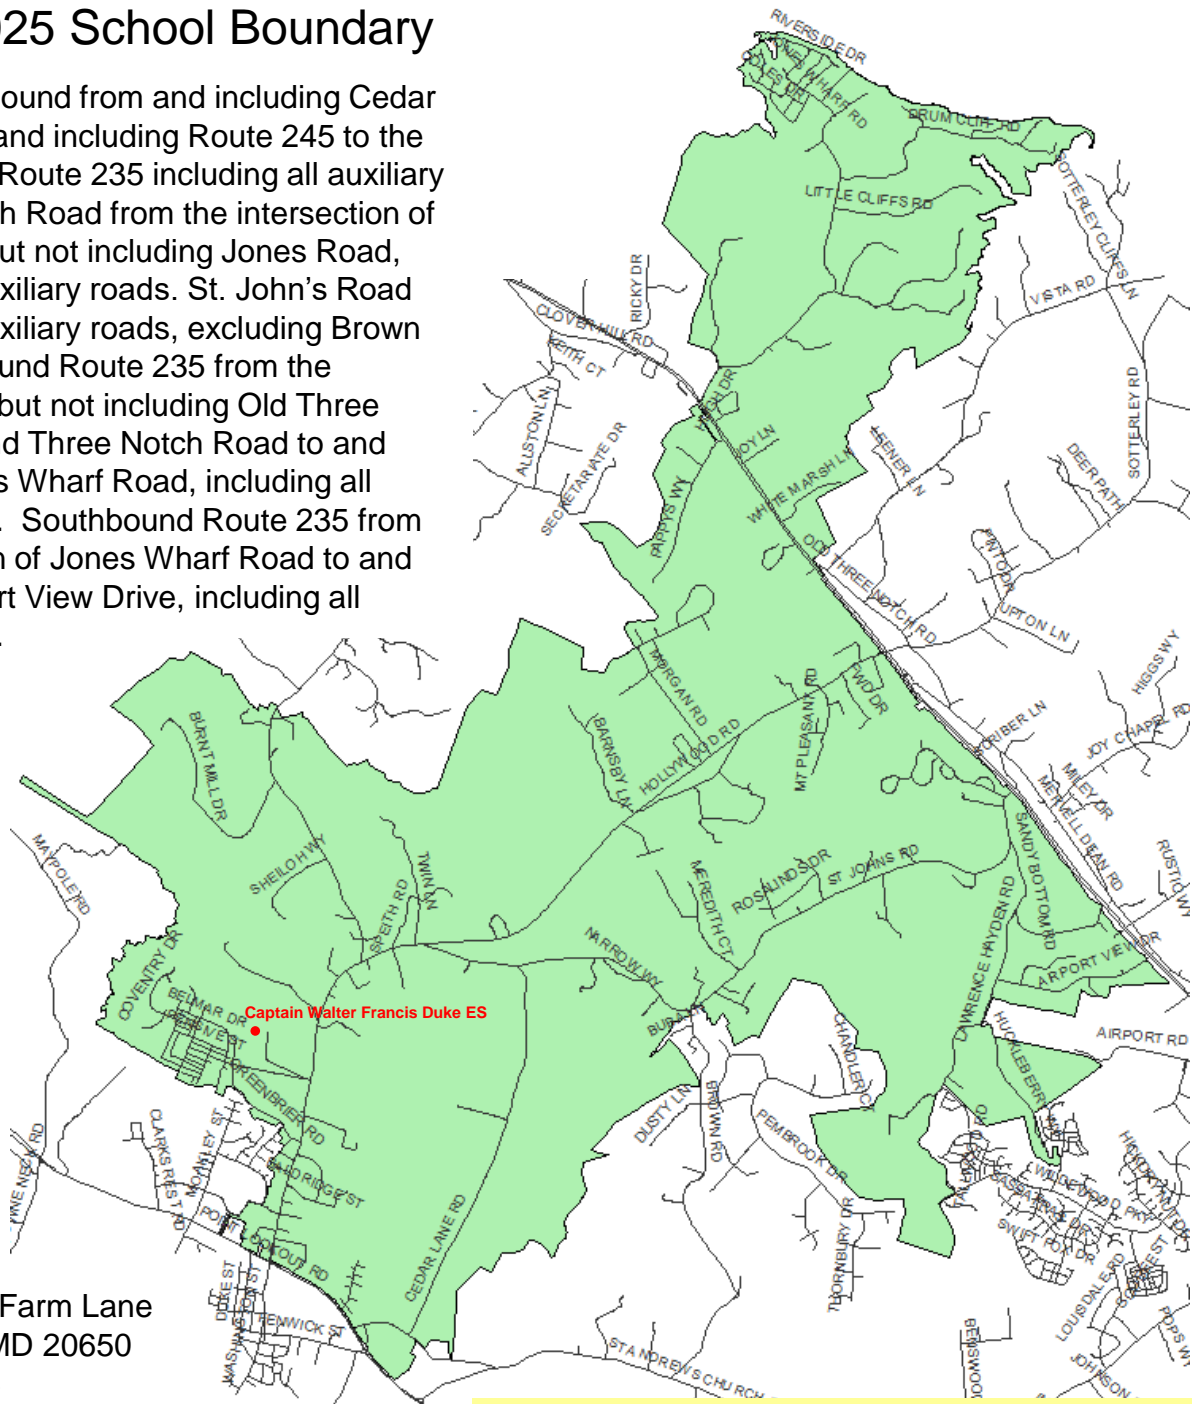

# Captain Walter Francis Duke Elementary School

St. Mary's County Public Schools  
Department of Capital Planning  
27190 Point Lookout Road  
Loveville, MD 20656  
(301) 475-4256, ext. 6

## 2024 – 2025 School Boundary

Route 5 northbound from and including Cedar Lane Court to and including Route 245 to the intersection of Route 235 including all auxiliary roads. McIntosh Road from the intersection of Route 245 to but not including Jones Road, including all auxiliary roads. St. John's Road including all auxiliary roads, excluding Brown Road. Northbound Route 235 from the intersection of but not including Old Three Notch Road and Three Notch Road to and including Jones Wharf Road, including all auxiliary roads. Southbound Route 235 from the intersection of Jones Wharf Road to and including Airport View Drive, including all auxiliary roads.

23595 Hayden Farm Lane  
Leonardtown, MD 20650  
(240) 309-4658

PreK – 5<sup>th</sup> grade

8:25 a.m. – 3:10 p.m. Daily Schedule  
1:10 p.m. Early Dismissal

The information provided is only a guide to SMCPSS school district boundaries and facilities. SMCPSS has made substantial efforts to ensure the accuracy of the information. However, school boundary and facility information are subject to change. School boundaries may be unreliable for residents in new subdivisions or residents near a school district boundary. The user of this information understands the statements above and is taking full liability for any use of the data. For verification of any school boundary, please call the Department of Capital Planning at 301-475-4256, extension 6.