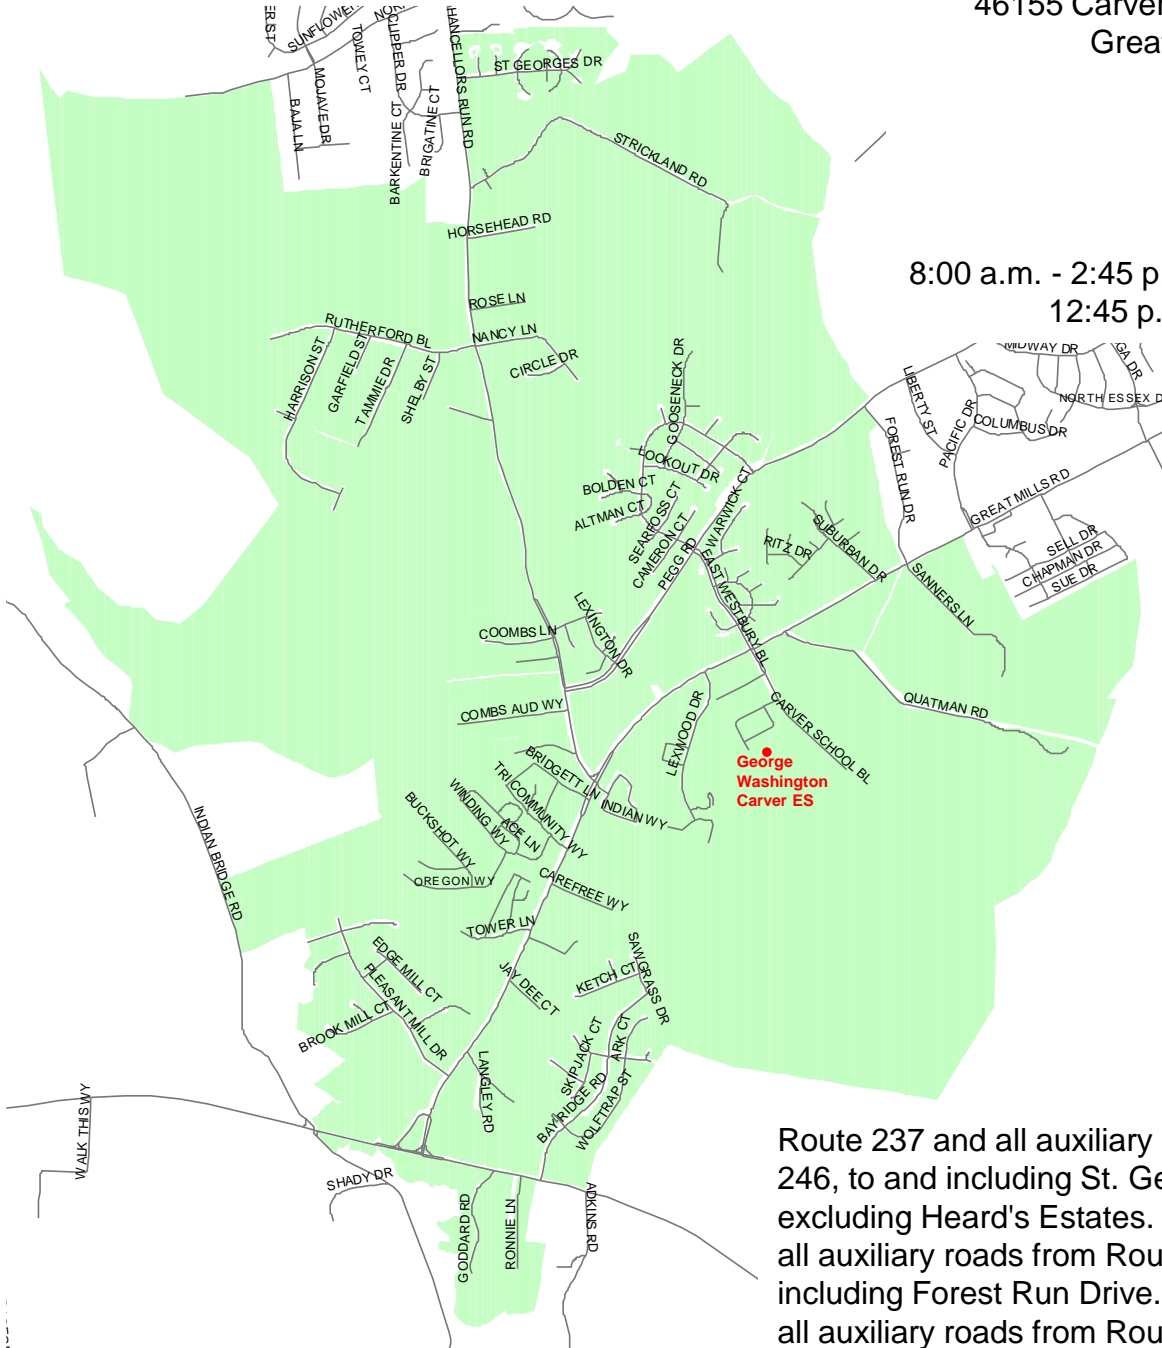

# George Washington Carver Elementary School

St. Mary's County Public Schools  
 Department of Capital Planning  
 27190 Point Lookout Road  
 Loveville, MD 20656  
 (301) 475-4256, ext. 6

46155 Carver School Boulevard  
 Great Mills, MD 20634  
 (301) 863-4076

Judy Center  
 PreK – 5<sup>th</sup> Grade

8:00 a.m. - 2:45 p.m. Daily Schedule  
 12:45 p.m. Early Dismissal

Route 237 and all auxiliary roads from Route 246, to and including St. George's Hundred, excluding Heard's Estates. Pegg's Road and all auxiliary roads from Route 237, to but not including Forest Run Drive. Route 246 and all auxiliary roads from Route 5, to and including Sanners Lane, excluding Forest Run Drive. Route 5 and all auxiliary roads, from but not including Flat Iron Road, to and including Bay Ridge Road.

2024 – 2025 School Boundary

The information provided is only a guide to SMCPSS school district boundaries and facilities. SMCPSS has made substantial efforts to ensure the accuracy of the information. However, school boundary and facility information are subject to change. School boundaries may be unreliable for residents in new subdivisions or residents near a school district boundary. The user of this information understands the statements above and is taking full liability for any use of the data. For verification of any school boundary, please call the Department of Capital Planning at 301-475-4256, extension 6.