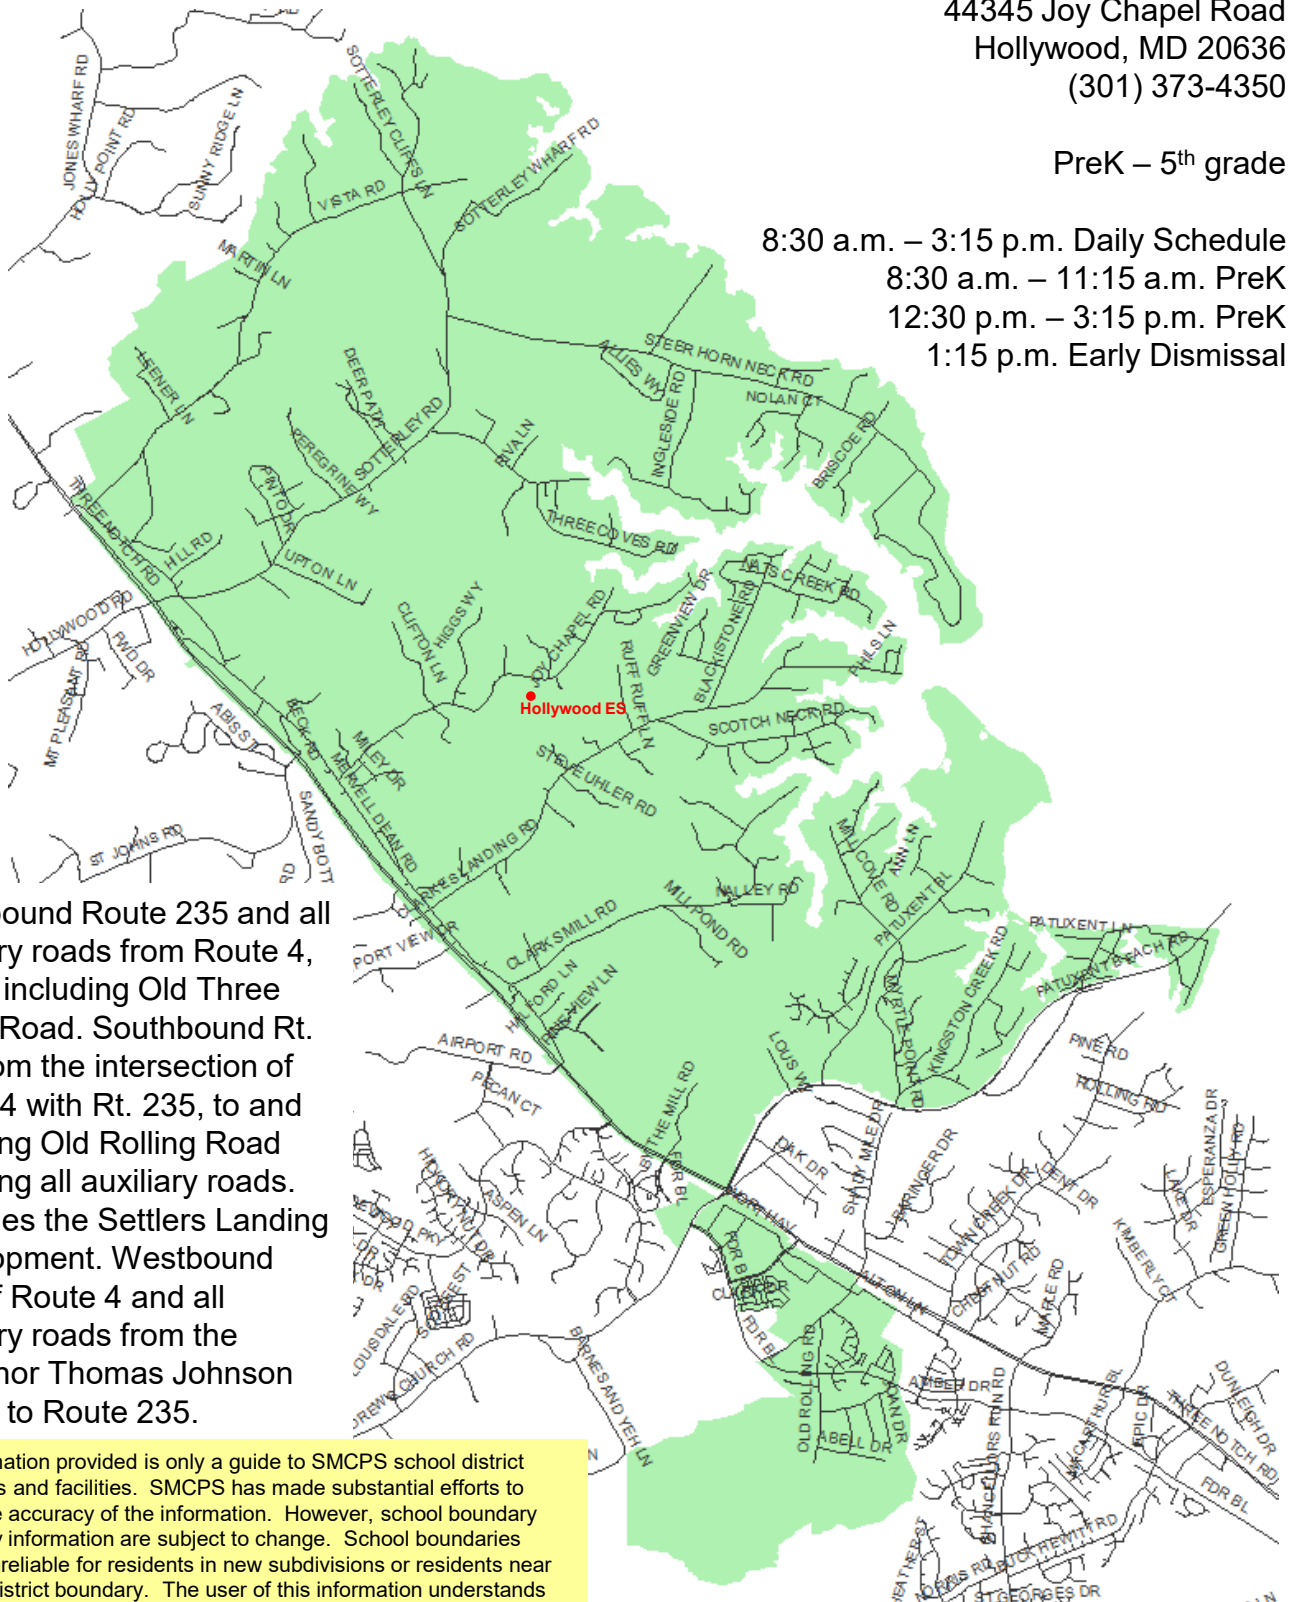

Hollywood Elementary School

St. Mary's County Public Schools
Department of Capital Planning
27190 Point Lookout Road
Loveville, MD 20656
(301) 475-4256, ext. 6

44345 Joy Chapel Road
Hollywood, MD 20636
(301) 373-4350

PreK – 5th grade

8:30 a.m. – 3:15 p.m. Daily Schedule
8:30 a.m. – 11:15 a.m. PreK
12:30 p.m. – 3:15 p.m. PreK
1:15 p.m. Early Dismissal

Northbound Route 235 and all auxiliary roads from Route 4, to and including Old Three Notch Road. Southbound Rt. 235 from the intersection of Route 4 with Rt. 235, to and including Old Rolling Road including all auxiliary roads. Excludes the Settlers Landing Development. Westbound lane of Route 4 and all auxiliary roads from the Governor Thomas Johnson Bridge to Route 235.

2022 – 2023 School Boundary