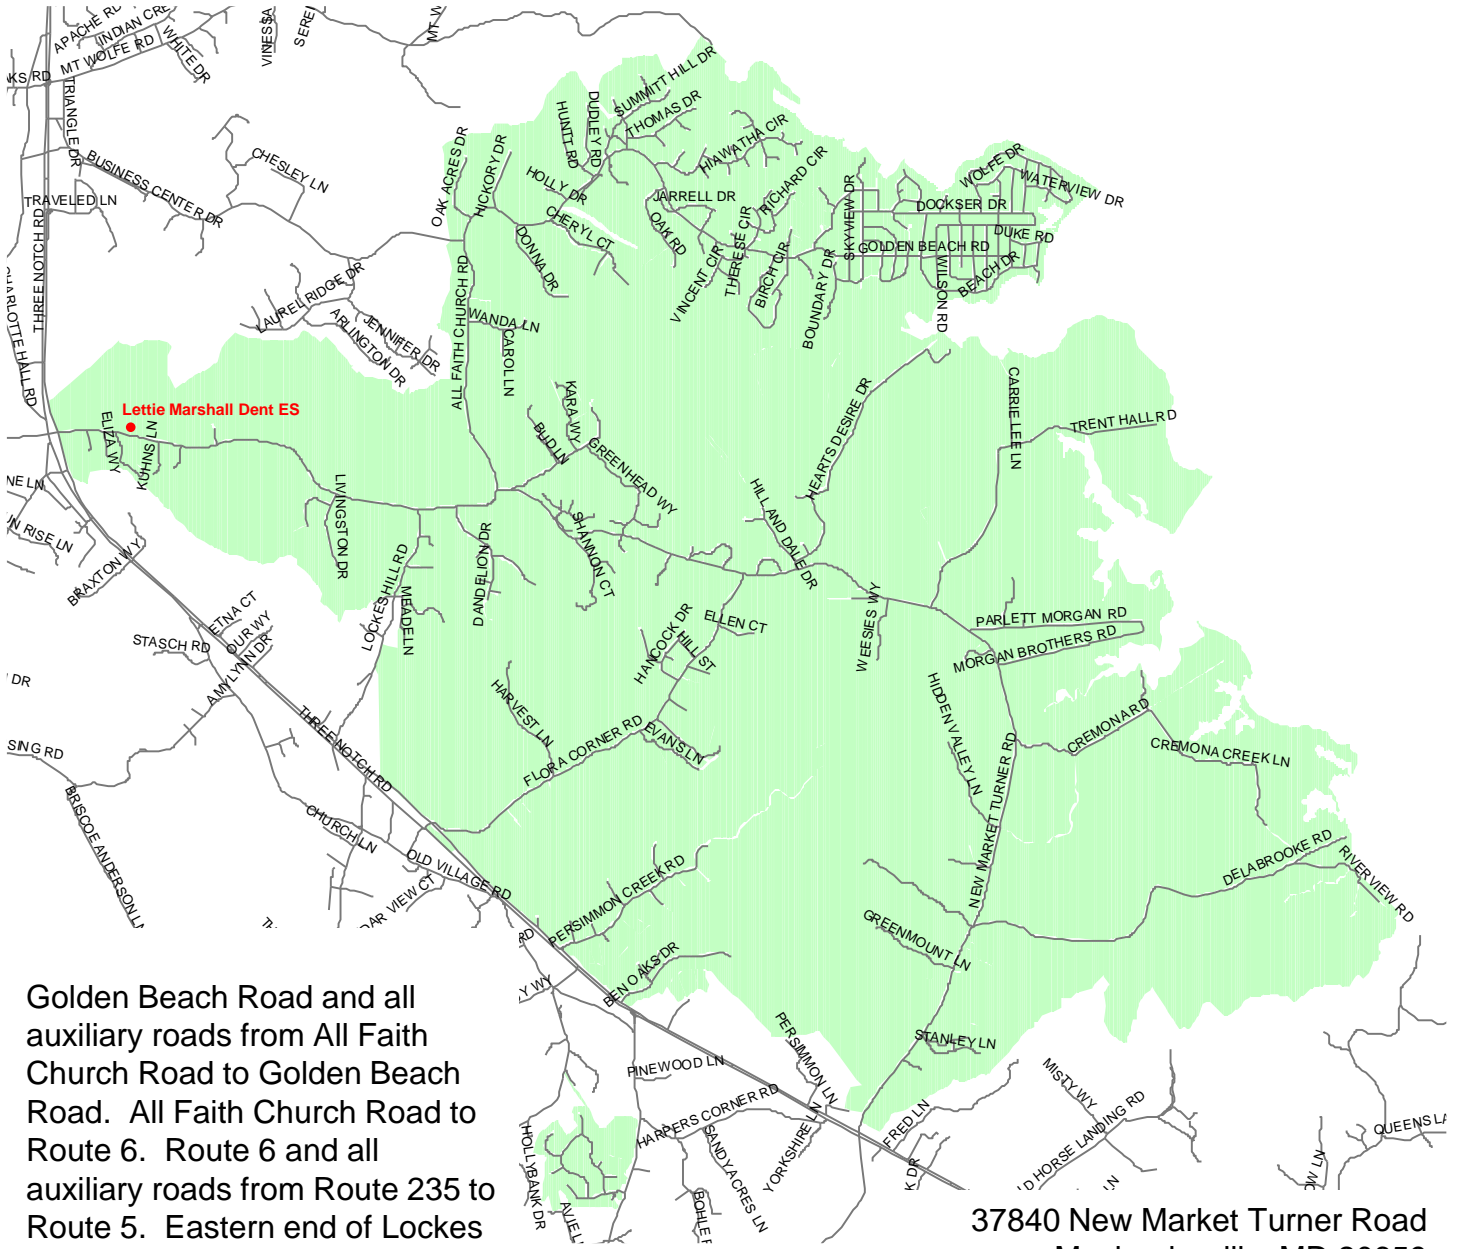

Lettie Marshall Dent Elementary School

St. Mary's County Public Schools
 Department of Capital Planning
 27190 Point Lookout Road
 Loveville, MD 20656
 (301) 475-4256, ext. 6

Golden Beach Road and all auxiliary roads from All Faith Church Road to Golden Beach Road. All Faith Church Road to Route 6. Route 6 and all auxiliary roads from Route 235 to Route 5. Eastern end of Lockes Hill Road. Route 5 from Harpers Corner Road, to and including Birch Manor. Route 5 and all auxiliary roads from Route 235 to Flora Corner Road.

37840 New Market Turner Road
 Mechanicsville, MD 20659
 (301) 472-4500

PreK – 5th Grade

9:00 a.m. - 3:45 p.m. Daily Schedule
 1:45 p.m. Early Dismissal

The information provided is only a guide to SMCPS school district boundaries and facilities. SMCPS has made substantial efforts to ensure the accuracy of the information. However, school boundary and facility information are subject to change. School boundaries may be unreliable for residents in new subdivisions or residents near a school district boundary. The user of this information understands the statements above and is taking full liability for any use of the data. For verification of any school boundary, please call the Department of Capital Planning at 301-475-4256, extension 6.

2024 – 2025 School Boundary